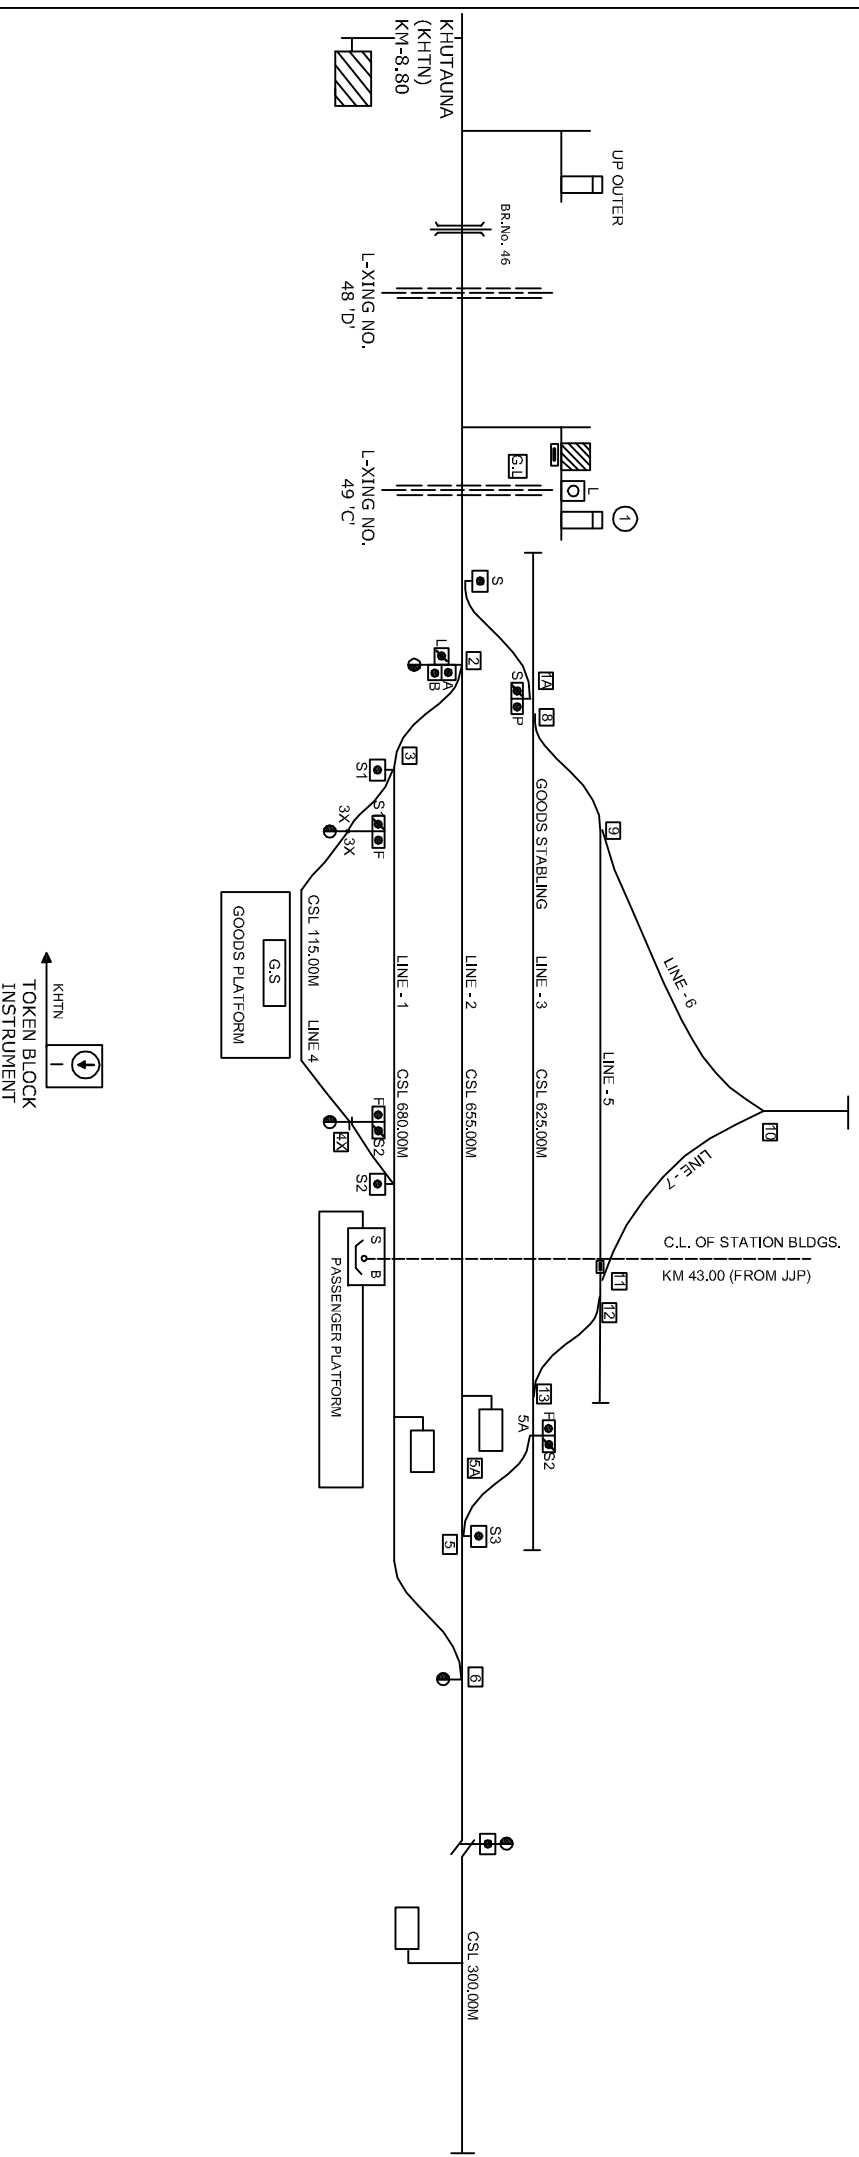

LAYKAHA STATION लाकहा स्टेशन

CLASS OF STATION : B
STD OF SIG & INTERLOCKING : MNI

EAST CENTRAL RAILWAY SAMASTIPUR DIVISION		STATION WORKING RULE DIAGRAM STD-MNI, CLASS 'B'		LAUKAHA	SWRD NO.-
S/DSTE/SPJ	DSTE/W/SPJ	SSE/SG/SPJ	TO SUIT No. DY.CS/TE/C/RG/R/YD/10		DSTE/DRG. No. N/29(RD)/86