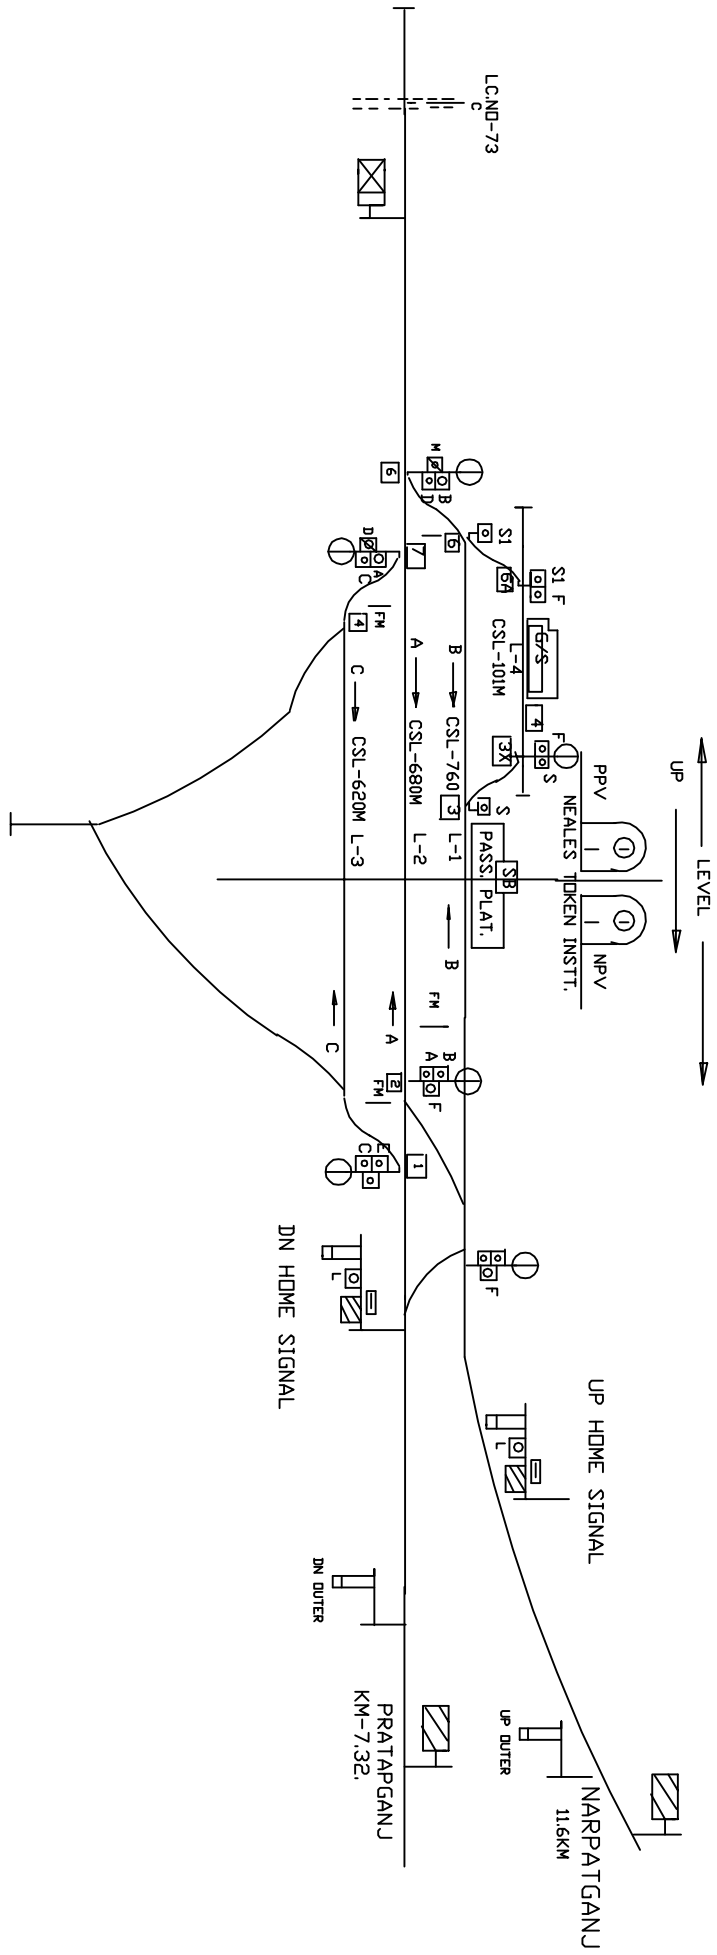

LALITGRAM STATION

ललितग्राम स्टेशन

CLASS OF STATION : B
 STD OF SIG & INTERLOCKING : MNI

EAST CENTRAL RAILWAY SAMASTIPUR DIVISION							
S/DSTE/SPJ	DSTE/W/SPJ	SSE/SIG/SPJ	TO SUIT No.-DSTE/CON/MHPY/SR/D/153	STATION WORKING RULE DIAGRAM STD-MNT. CLASS 'B'			
LALITGRAM				SWRD NO.-			
DSTE DRG No. N/73/RD/86							