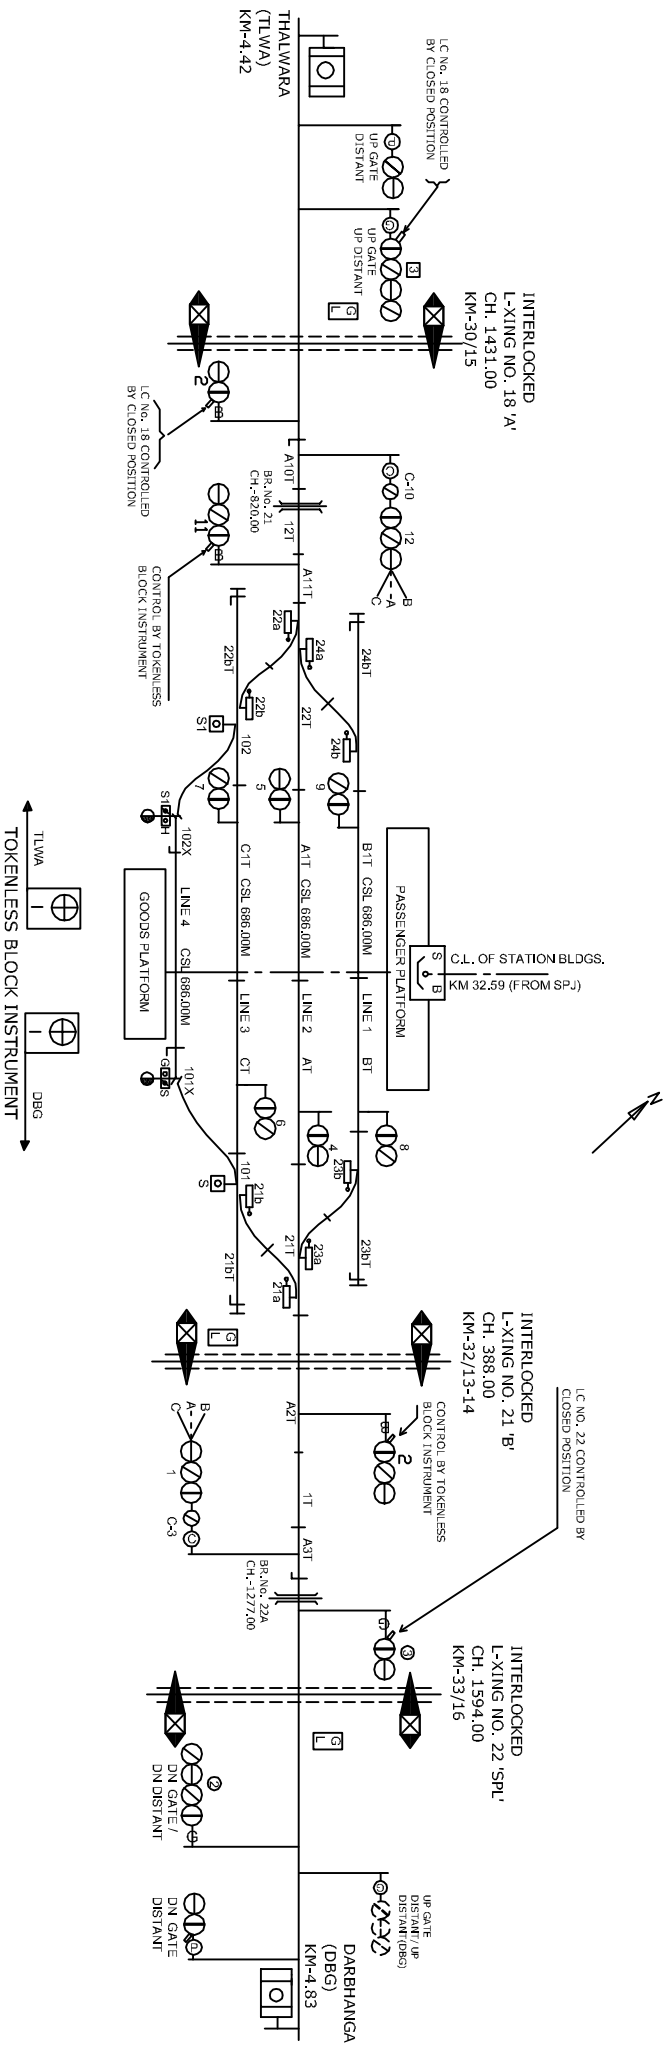

# LAHERIASARAI STATION

## लहेरियासराय स्टेशन

CLASS OF STATION : B  
 STD OF SIG & INTERLOCKING: STD-II (R)

EAST CENTRAL RAILWAY SAMASTIPUR DIVISION		STATION WORKING RULE DIAGRAM MACL. STD-III CLASS 'B'		LAHERIASARAI	SWRD NO.- DSTE/CON/SPJ 95/RD/13
S/DSTE/SPJ	DSTE/W/SPJ	SSE/SIG/SPJ	TO SUIT SP NO. ECR/S/P/352/2006		