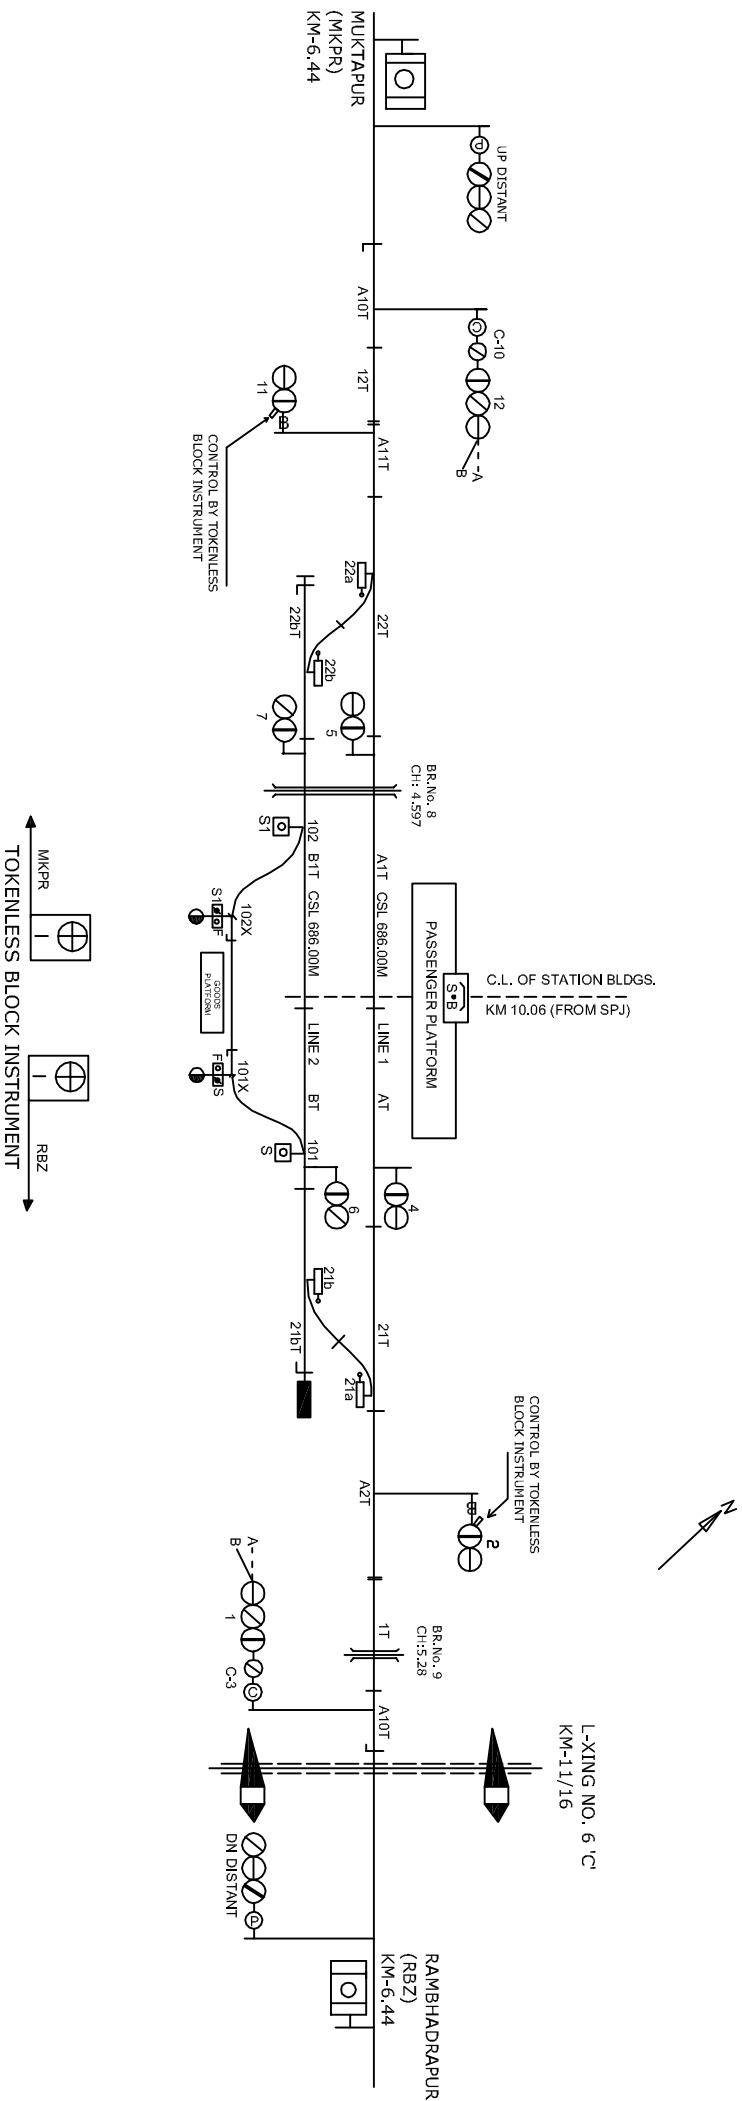

# KISHANPUR STATION

## किशनपुर स्टेशन

CLASS OF STATION : B  
 STD OF SIG & INTERLOCKING: STD-III

EAST CENTRAL RAILWAY SAMASTIPUR DIVISION		STATION WORKING RULE DIAGRAM MAJL. STD-III. CLASS 'B'	KISHANPUR	SWORD NO.- S.D/STE/SPJ 2010/RD/03
S.D/STE/SPJ	D/STE/W/SPJ	S/SE/SIG/SPJ	TO SUIT S/P NO. ECR/S/P/SPJ/2010	