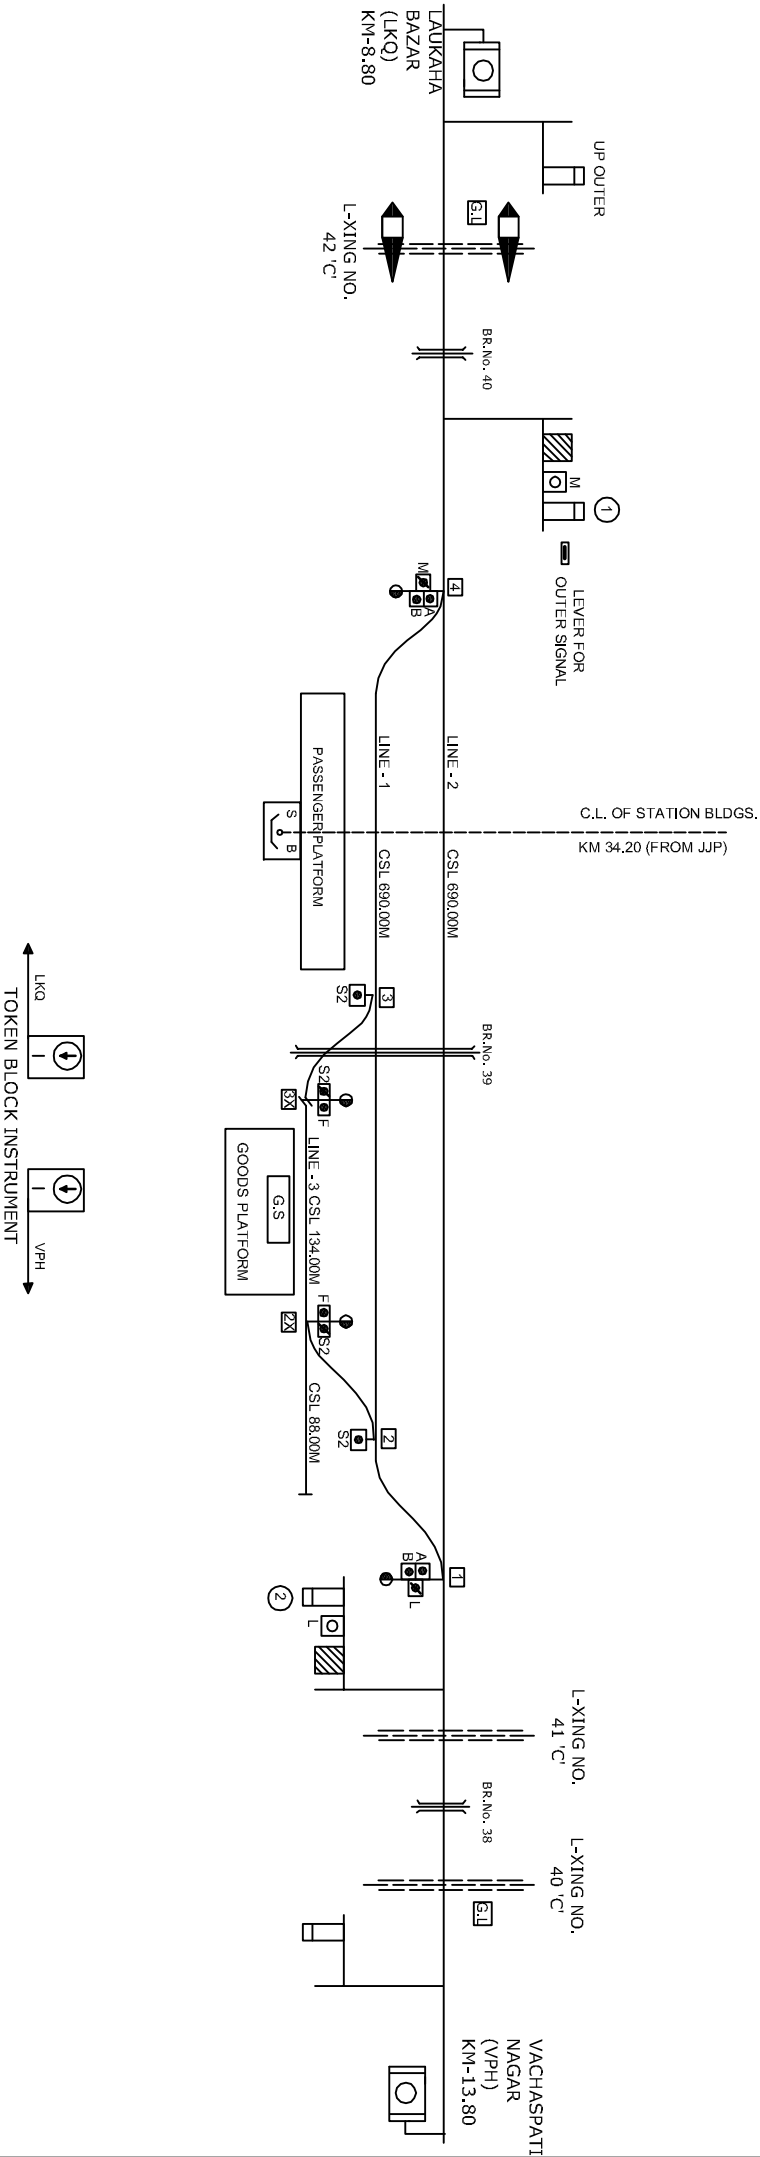

KHUTAUNA STATION

खुटाणा स्टेशन

CLASS OF STATION : B
 STD OF SIG & INTERLOCKING : MNI

EAST CENTRAL RAILWAY SAMASTIPUR DIVISION		STATION WORKING RULE DIAGRAM STD-MNT, CLASS 'B'		KHUTAUNA	SWRD NO.- DSTE/SPJ 2003/RD/02
S/DSTE/SPJ	D/STE/W/SPJ	SSE/SIG/SPJ	TO SUIT SIP No. ECR/SIP/SB/38/7201		