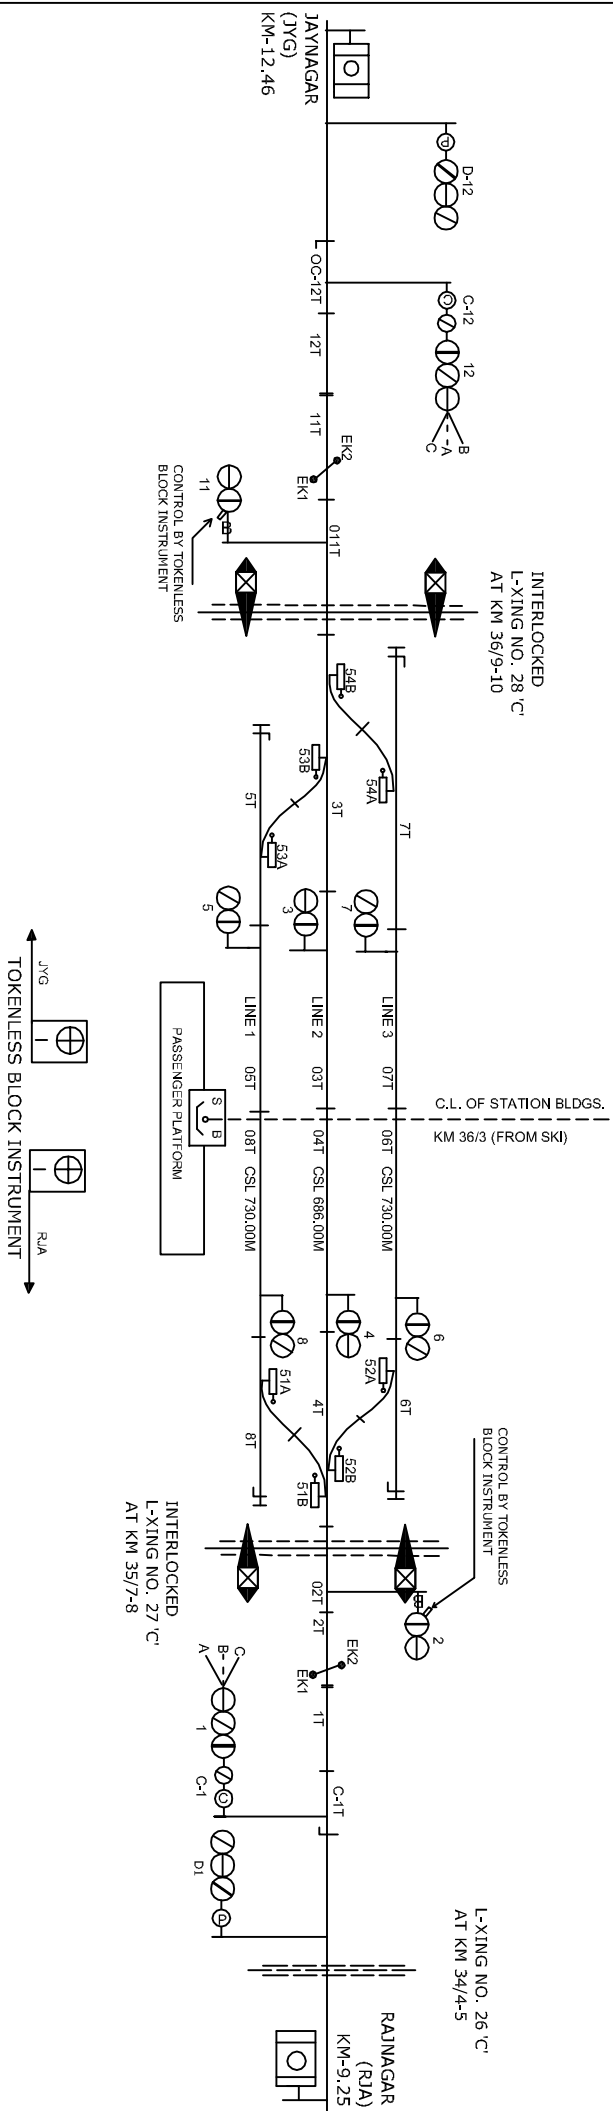

# KHAJOUALI STATION

## खजौली स्टेशन

CLASS OF STATION : B  
 STD OF SIG & INTERLOCKING: STD-III

<b>EAST CENTRAL RAILWAY</b>				<b>STATION WORKING RULE DIAGRAM</b>		<b>KHAJOUALI</b>		<b>SWRD NO.-</b> DSTE/W/SPJ/ 2007/RD/10
SAMASTIPUR DIVISION		S:SDSTE/SPJ	DSTE/W/SPJ	SSE/SIG/SPJ	TO SUIT S/P NO. ECR/S/P/SP/382/3007	MACL. STD-III. CLASS 'B'		