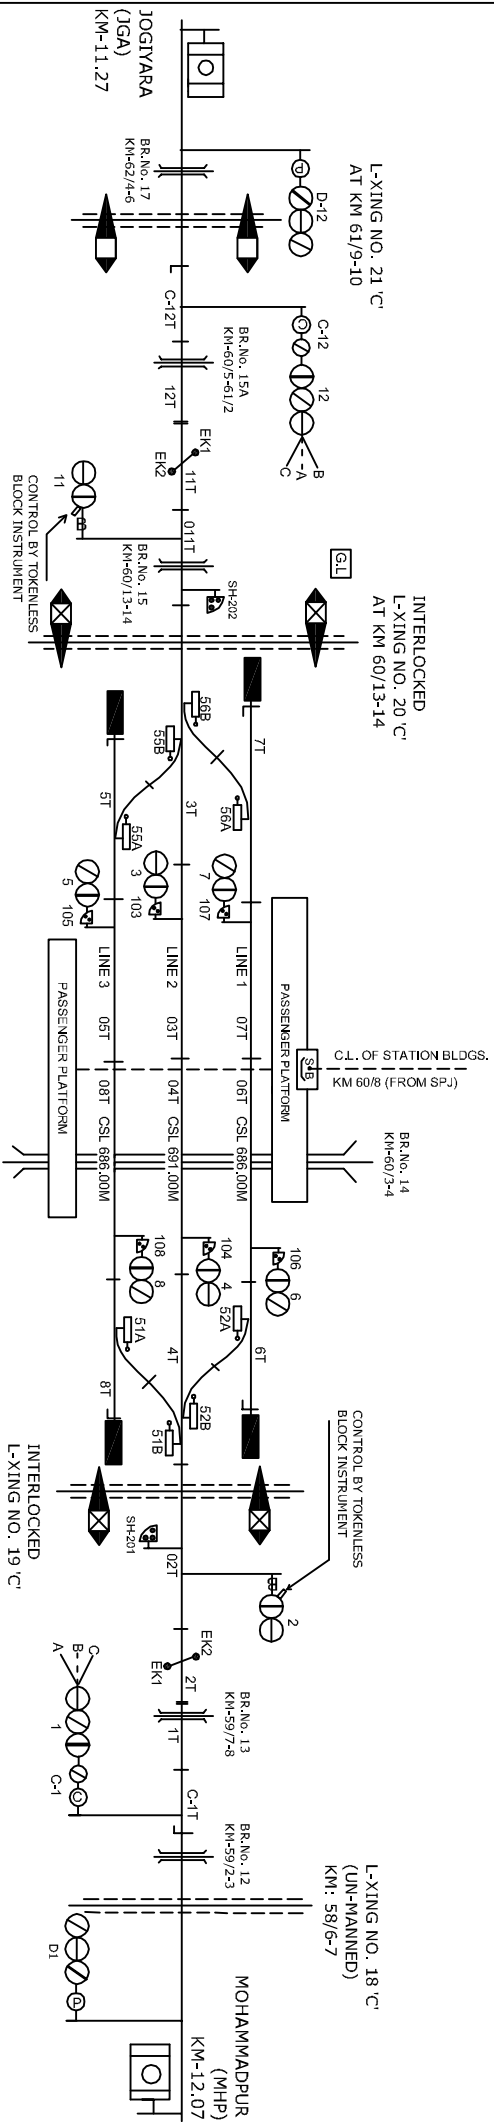

KAMTAUL STATION

फर्कील स्टेशन

CLASS OF STATION : B
 STD OF SIG & INTERLOCKING: STD-II

EAST CENTRAL RAILWAY SAMASTIPUR DIVISION		STATION WORKING RULE DIAGRAM MACT. STD-II CLASS B	KAMTAUL	SWRD NO.- DY.CSTE/C-1/SPJ 2008/RD/17
S:SD/STSPJ	D:STP/W/SPJ	SSE/SIG/SPJ	TO SUIT SP NO. ECR/SR/SPJ/96/2308	