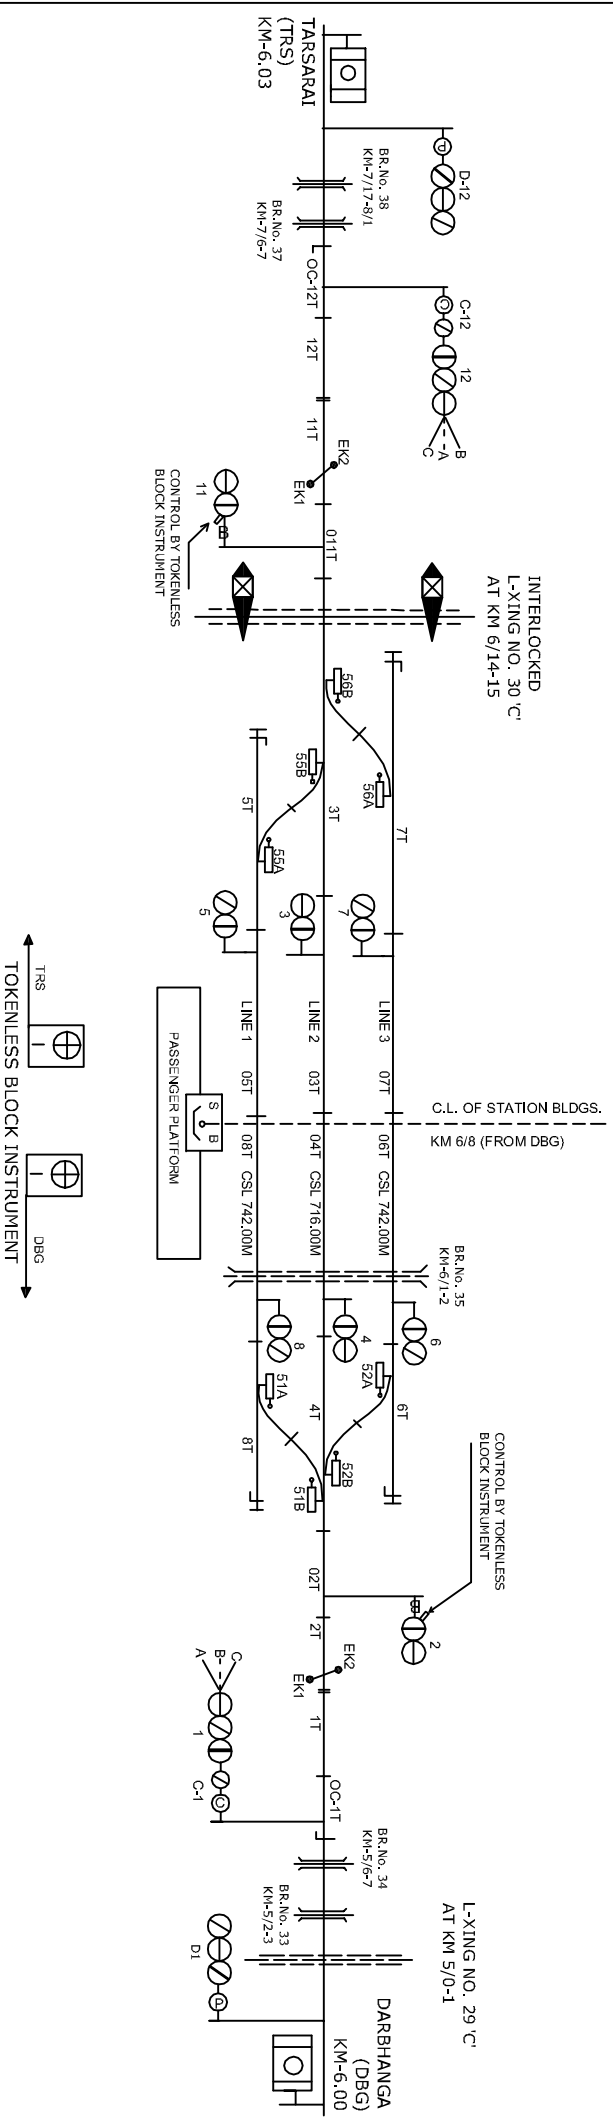

# KAKARGHATI STATION

## ਫਫਫਫਫਫਫੀ ਚਢੇਯਫ

CLASS OF STATION : B  
 STD OF SIG & INTERLOCKING: STD-III

EAST CENTRAL RAILWAY SAMASTIPUR DIVISION		STATION WORKING RULE DIAGRAM MAJL. STD-III, CLASS 'B'		KAKARGHATI	SWRD NO.-
S/D:STP/SP1	D/STP/W/SP1	S/SR/SIG/SP1	T/O S/UIT/SP1 NO. ECR/SR/SP1/2007	DY CSTTE/CON/ SP1/2008/KD/06	