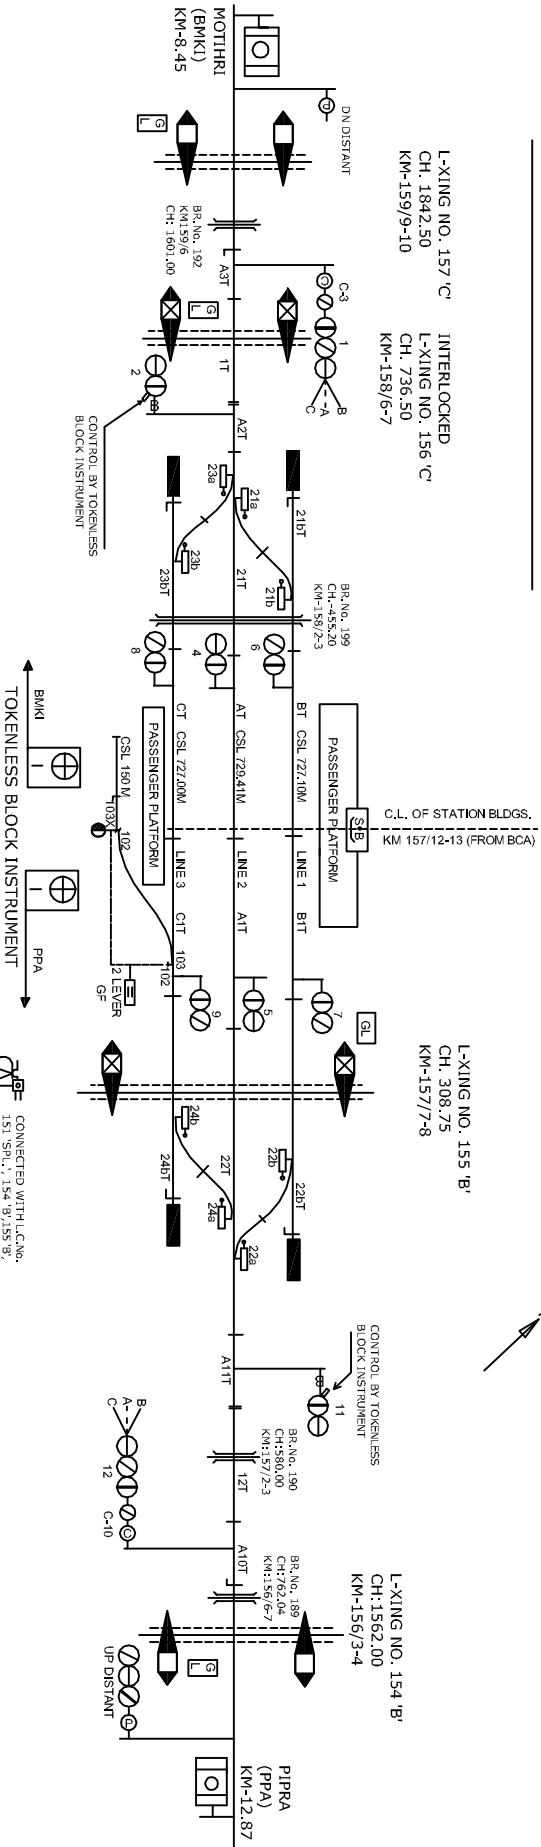

# JWDHARA STATION

## निवधारा स्टेशन

L-XING NO. 157 'C'  
CH. 1842.50  
KM-159/9-10

INTERLOCKED  
L-XING NO. 156 'C'  
CH. 736.50  
KM-158/6-7

L-XING NO. 155 'B'  
CH. 308.75  
KM-157/7-8

L-XING NO. 154 'B'  
CH. 1562.00  
KM-156/3-4

CLASS OF STATION : B  
STD OF SIG & INTERLOCKING: STD-II(R)

- CONNECTED WITH L.C.M. No. 151 'SPL.', 154 'B', 155 'B', 156 'C'
- MEGNETO PHONE AT L.C. GATE No. 152 'C' AT KM 154/8-9
- MEGNETO PHONE AT L.C. GATE BETWEEN PPA-3DR
- MEGNETO PHONE AT L.C. GATE No. 157 'C' AT KM 159/8-10
- MEGNETO PHONE AT L.C. GATE BETWEEN JDR-BMK
- MEGNETO PHONE AT L.C. GATE No. 158 'B' AT KM 161/8-9
- MEGNETO PHONE AT L.C. GATE BETWEEN JDR-BMK