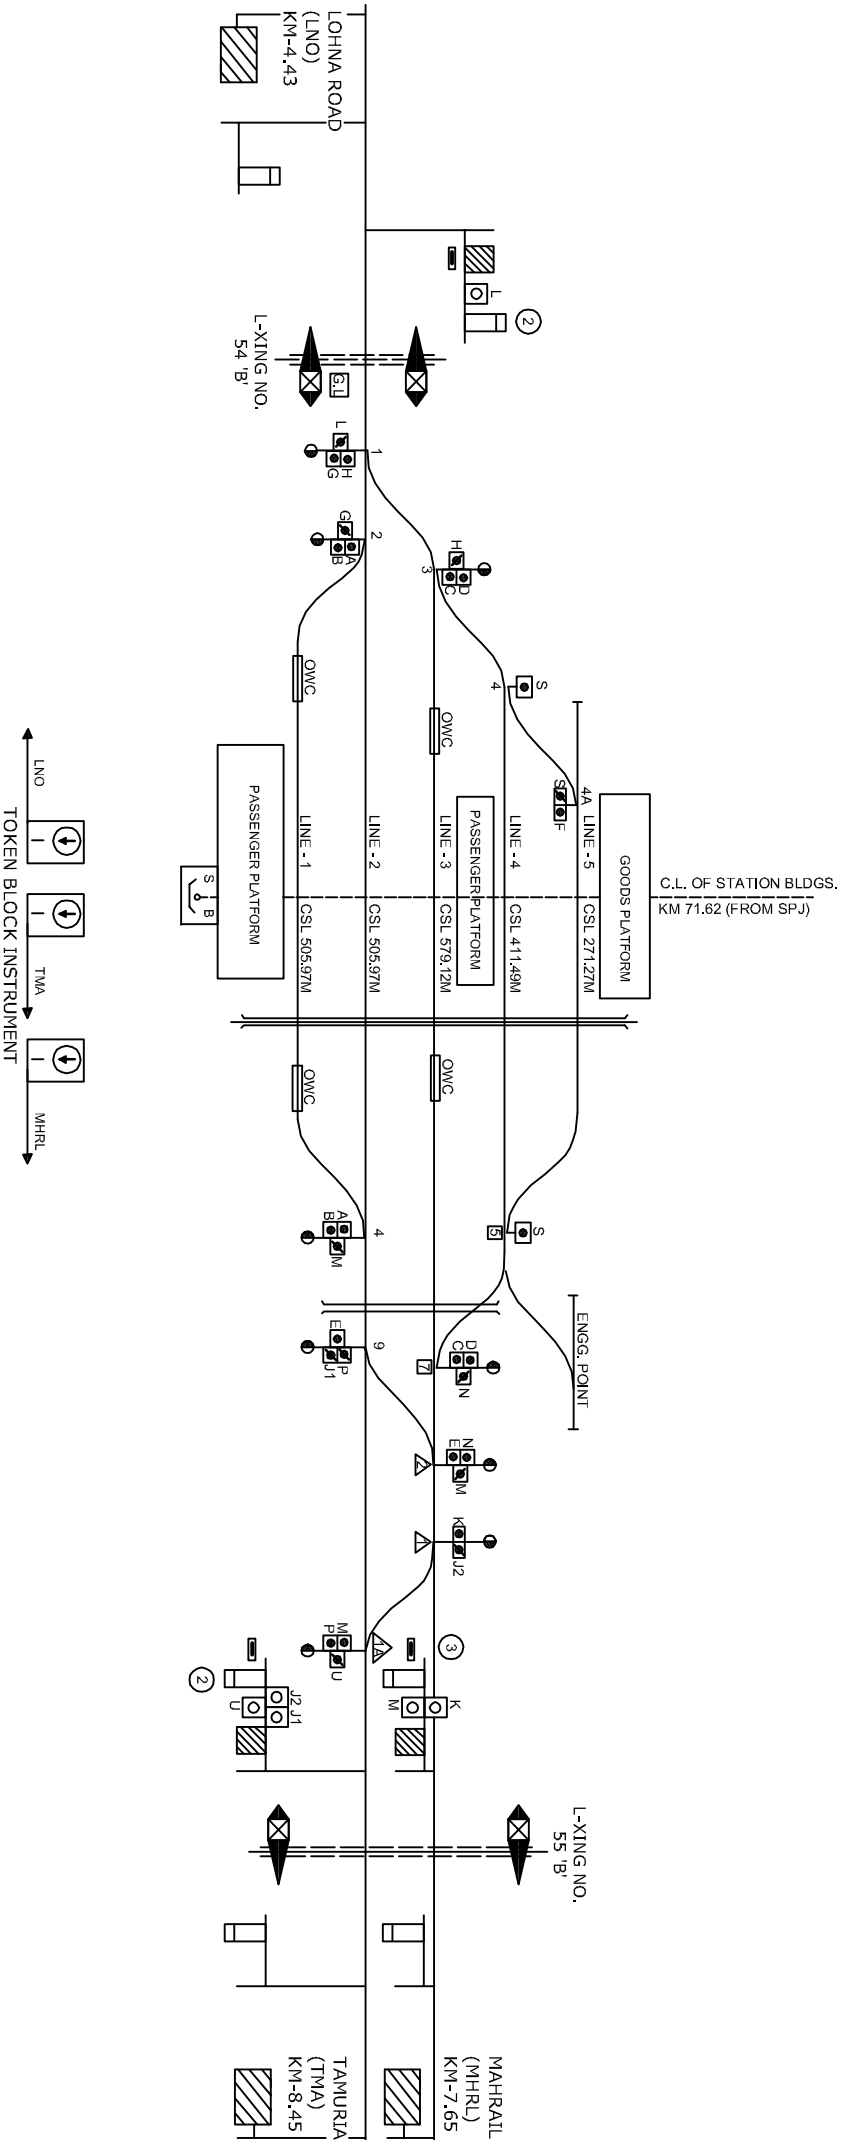

JHANJHARPUR STATION

झंझारपुर स्टेशन

CLASS OF STATION : B
 STD OF SIG & INTERLOCKING : MNI

EAST CENTRAL RAILWAY SAMASTPUR DIVISION		STATION WORKING RULE DIAGRAM STD-MNI, CLASS 'B'		JHANJHARPUR	SWRD NO.-
S:JSTB/SPJ	DSTB/W/SPJ	SSE/SG/SPJ	TO SUIT RD NO. DSTB/CON/MHP/IST/TS/RD)		
				JHANJHARPUR	DSTE/DRG No. N/88/RD/86