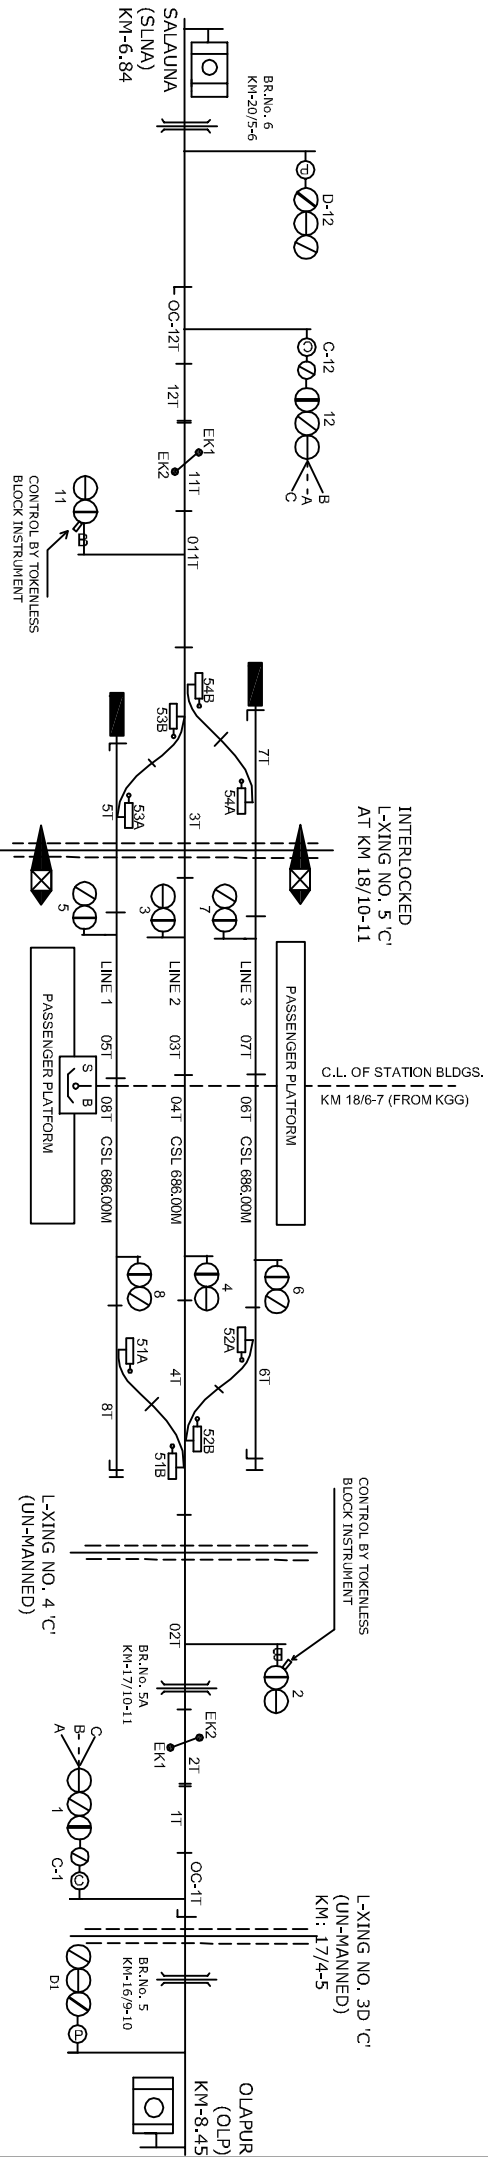

IMLI STATION

इमली स्टेशन

CLASS OF STATION : B
 STD OF SIG & INTERLOCKING: STD-III

EAST CENTRAL RAILWAY SAMASTIPUR DIVISION									
S/D:STE/SPJ	D/STE/W/SPJ	SSE/SIG/SPJ	TO SUIT SIP NO. ECR/SIP/SPJ/440/206	STATION WORKING RULE DIAGRAM MACT. STD-III, CLASS 'B'				IMLI	SWRD NO.-
									DSTE/W/SPJ/ 2008/RD/26