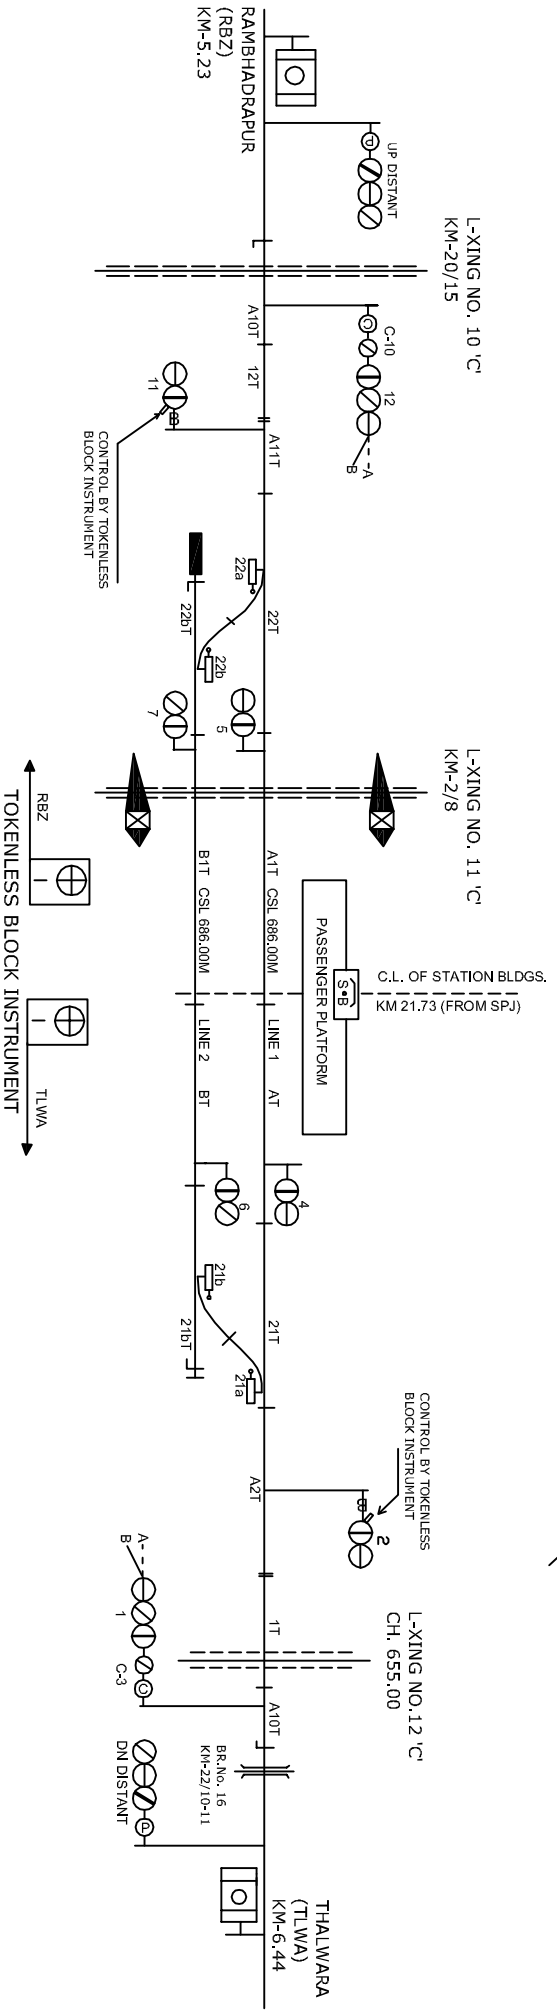

HAYAGHAT STATION

रामगढ़ रेलवे

CLASS OF STATION : B
 STD OF SIG & INTERLOCKING: STD-III

EAST CENTRAL RAILWAY		STATION WORKING RULE DIAGRAM		HAYAGHAT	SWRD NO.-
SAMASTIPUR DIVISION		MACL. STD-III. CLASS 'B'			
SI: DSTE/SPJ	DSTE/W/SPJ	SSE/SIG/SPJ	TO SUIT SPJ NO. ECR/SR/SP/32/2007		
95/RD/8					