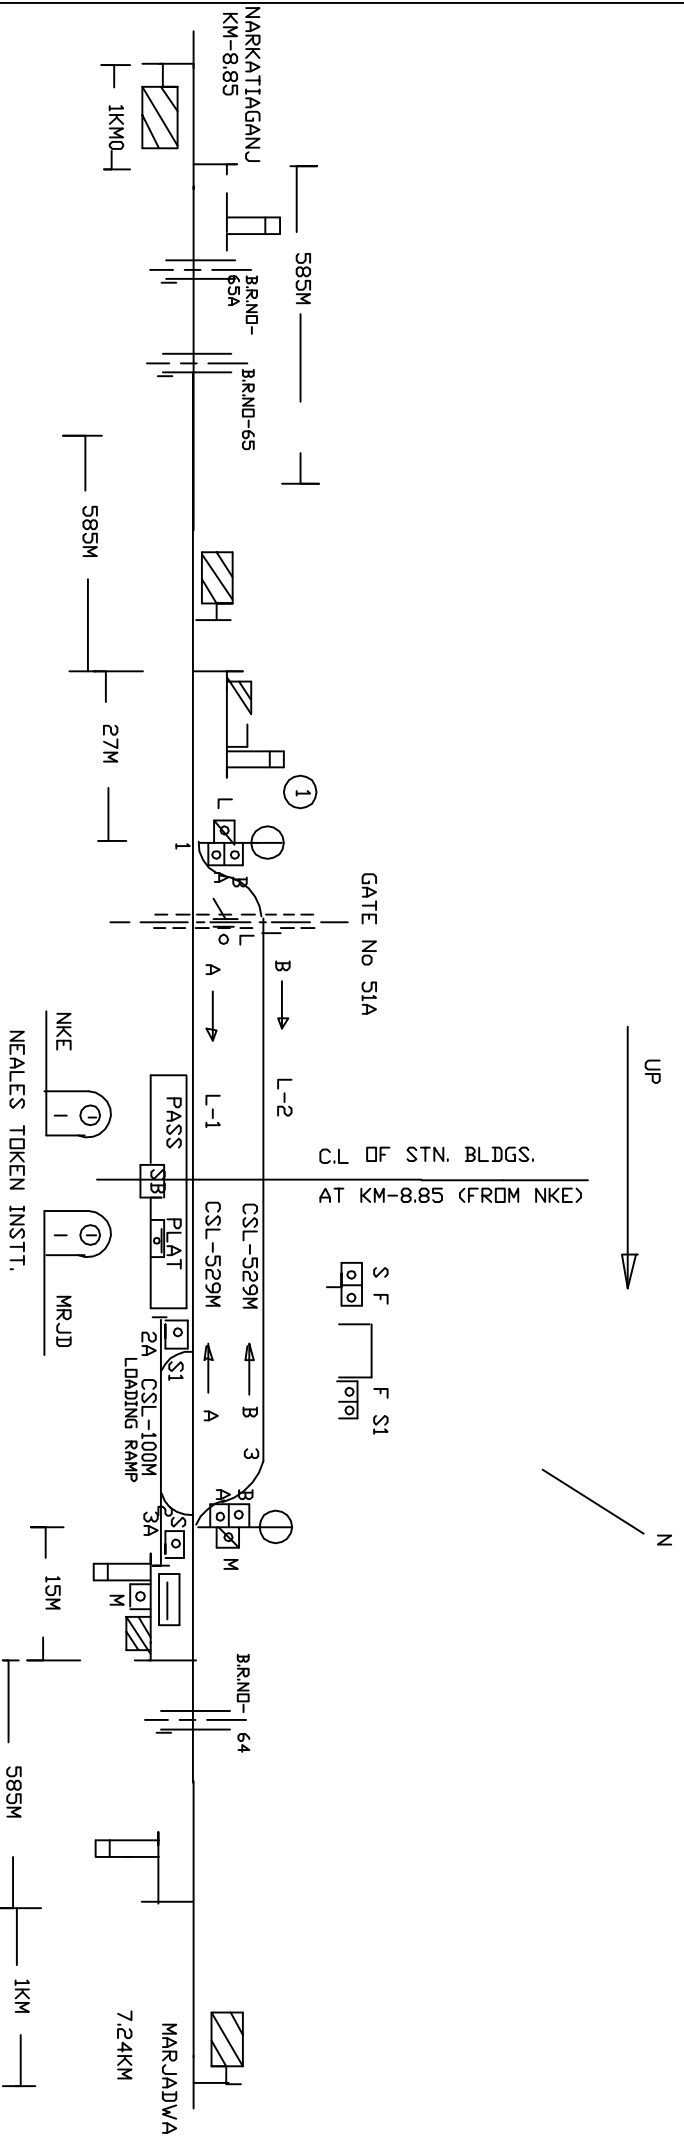

GOKHULA STATION गोकुला स्टेशन

CLASS OF STATION : B
STD OF SIG & INTERLOCKING: MNI

EAST CENTRAL RAILWAY SAMASTIPUR DIVISION				STATION WORKING RULE DIAGRAM STD-AINT. CLASS 'B'		GOKHULA		SWRD NO.-
S/DSTE/SP	DSTE/W/SP	SSE/SIG/SP	TO SUIT No. -DSTE/SP/RD No. N/19			DSTE DRG No. N/37/RD/86		