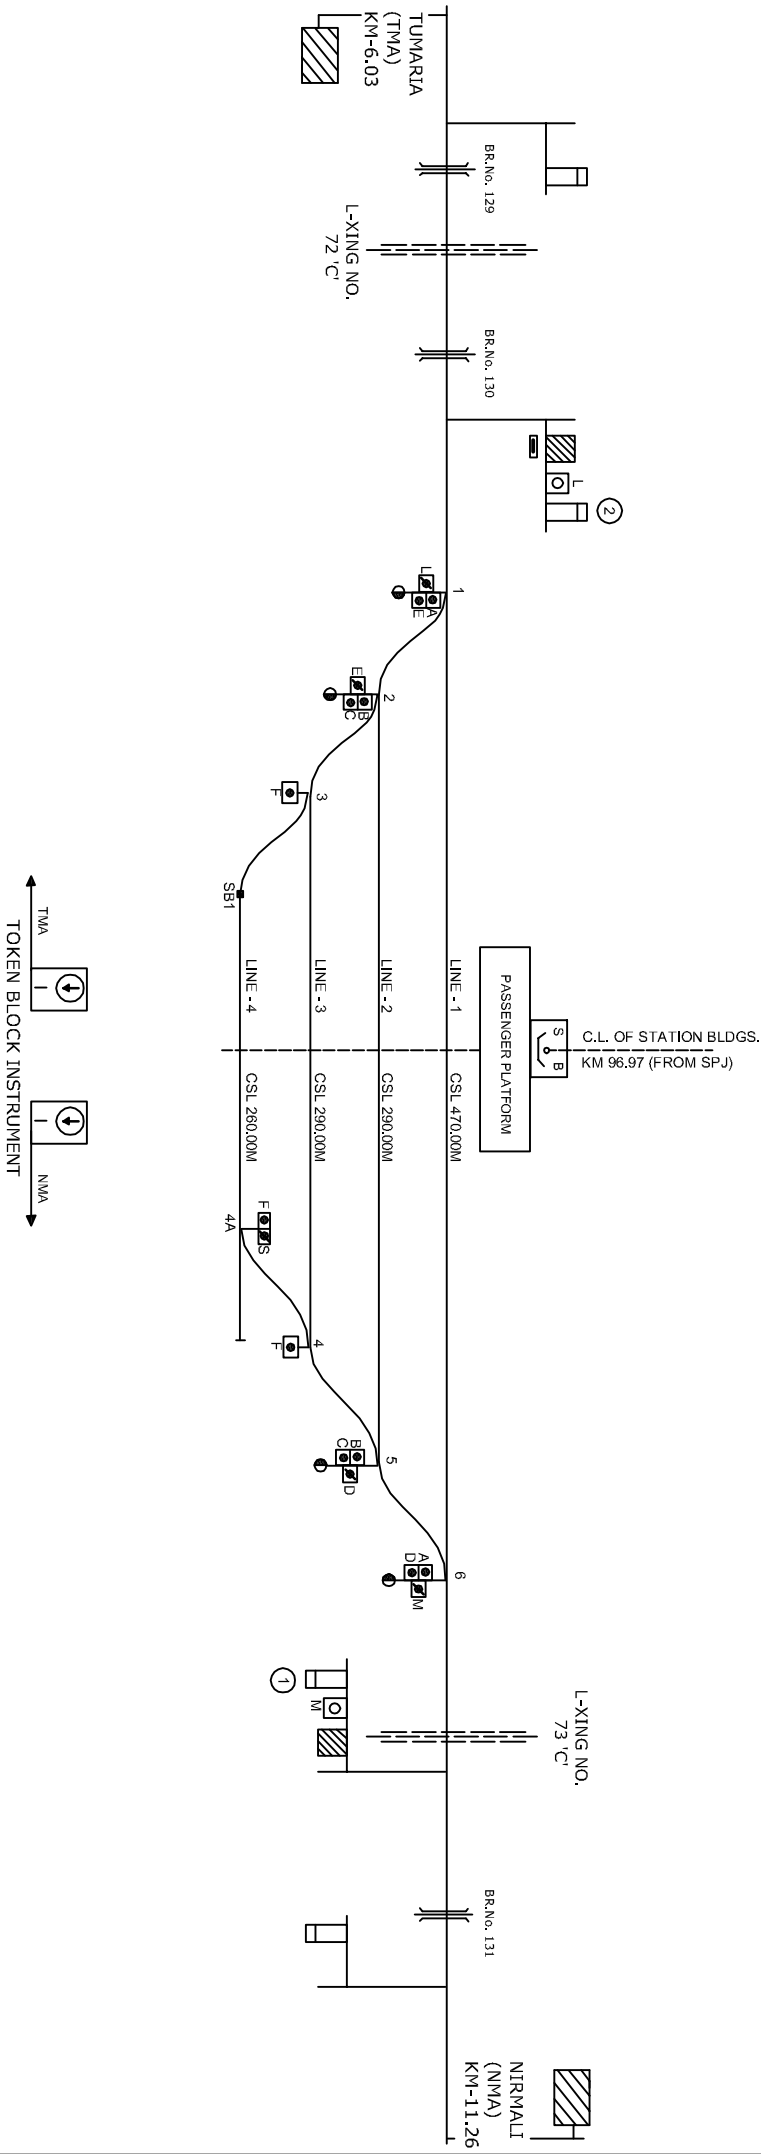

GHOGHARDIHA STATION

ਬੀਬਰਡੀਹਾ ਸਟੇਸ਼ਨ

CLASS OF STATION : B
STD OF SIG & INTERLOCKING : MNI

EAST CENTRAL RAILWAY SAMASTIPUR DIVISION		STATION WORKING RULE DIAGRAM STD-MNT, CLASS 'B' TO SUIT ENGG. PLAN No. Y2394		GHOGHARDIHA		SWRD NO.- DSTE/SP1 98/RD/3	
SJ/DSTE/SP1	DSTE/W/SP1	SSE/SIG/SP1					