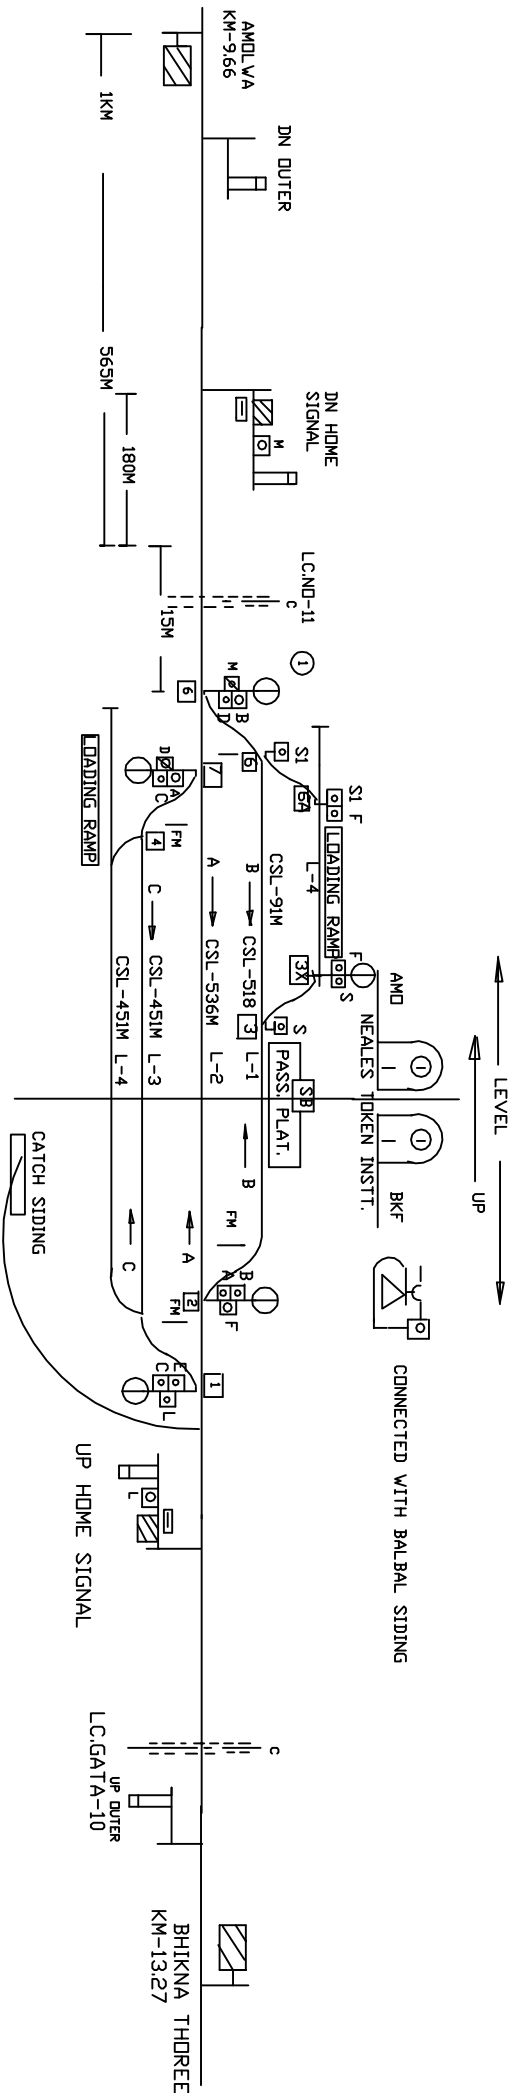

GAUNNAHA STATION

गौगाहा स्टेशन

EAST CENTRAL RAILWAY SAMASTIPUR DIVISION		STATION WORKING RULE DIAGRAM STD-MNT. CLASS 'B'		GAUNNAHA	SWRD NO.- DSTE DRG No. N/82/RD/86
SID/STE/SP	DSTE/W/SP	SSE/SG/SP	TO SUIT No.-DSTE/SP/RD No./N/82		