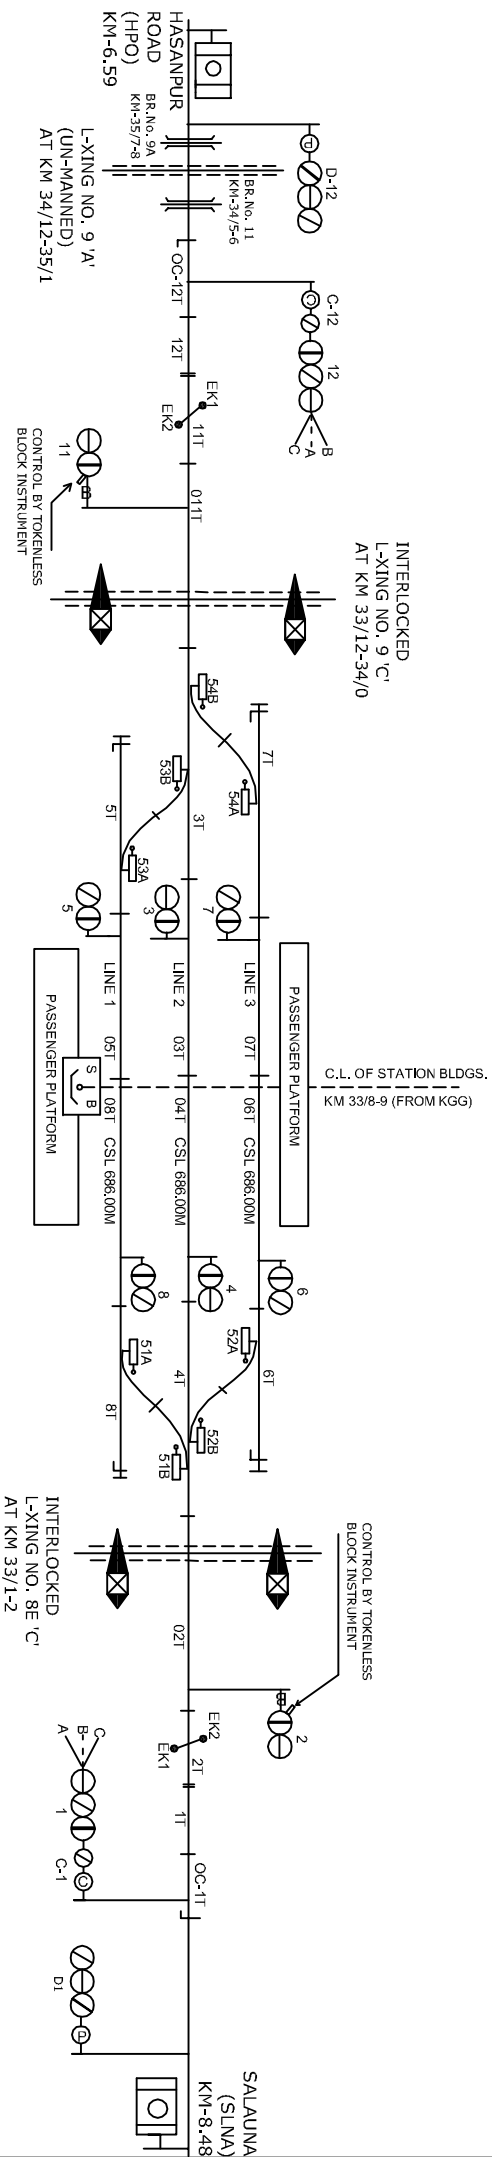

GARHPURA STATION

गारहपुरा स्टेशन

CLASS OF STATION : B
STD OF SIG & INTERLOCKING: STD-III

EAST CENTRAL RAILWAY SAMASTIPUR DIVISION				STATION WORKING RULE DIAGRAM MACT. STD-III, CLASS 'B'		GARHPURA		SWRD NO.-
S/DSTE/SPJ	DSTE/W/SPJ	SSE/SIG/SPJ	TO SUIT SIP NO. ECR(SIP/SPJ)SR/206					DSTE/W/SPJ/ 2008/RD/17