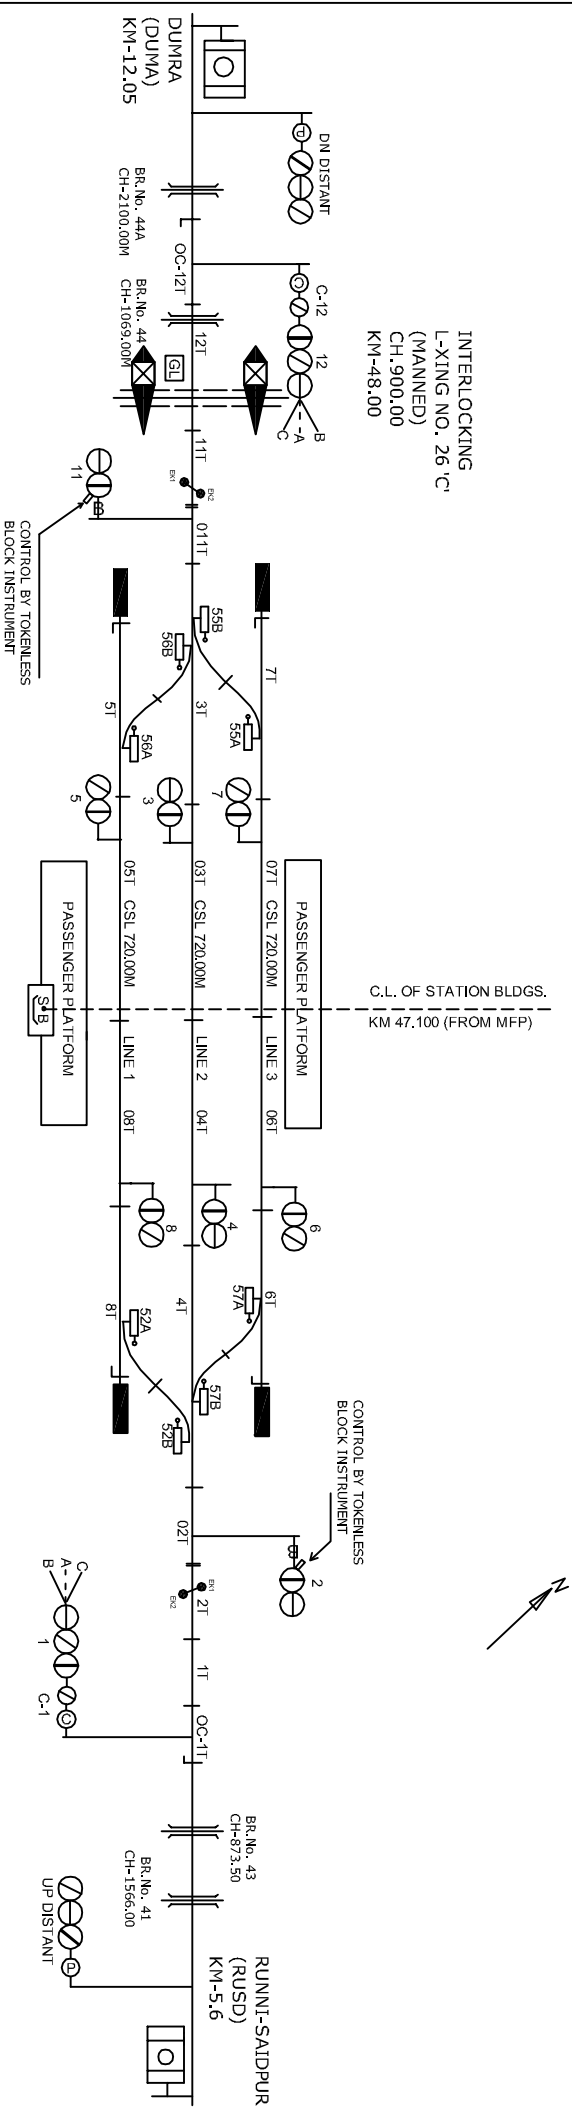

# GARHA STATION

## गारहा स्टेशन

INTERLOCKING  
L-XING NO. 01, 26 'C'  
(MANNED)  
CH-900.00  
KM-48.00

CLASS OF STATION : B  
STD OF SIG & INTERLOCKING: STD-II

EAST CENTRAL RAILWAY SAMASTIPUR DIVISION		STATION WORKING RULE DIAGRAM MA.C.L. STD-II CLASS B		GARHA	SWRD NO.-
S/DST/SP1	DST/SP1	SSE/SIG/SP1	TO SUIT SIP NO. ECR/SIP/SP/43/2308	DY.CSTE/C-1/SP1 2010/RD/11	