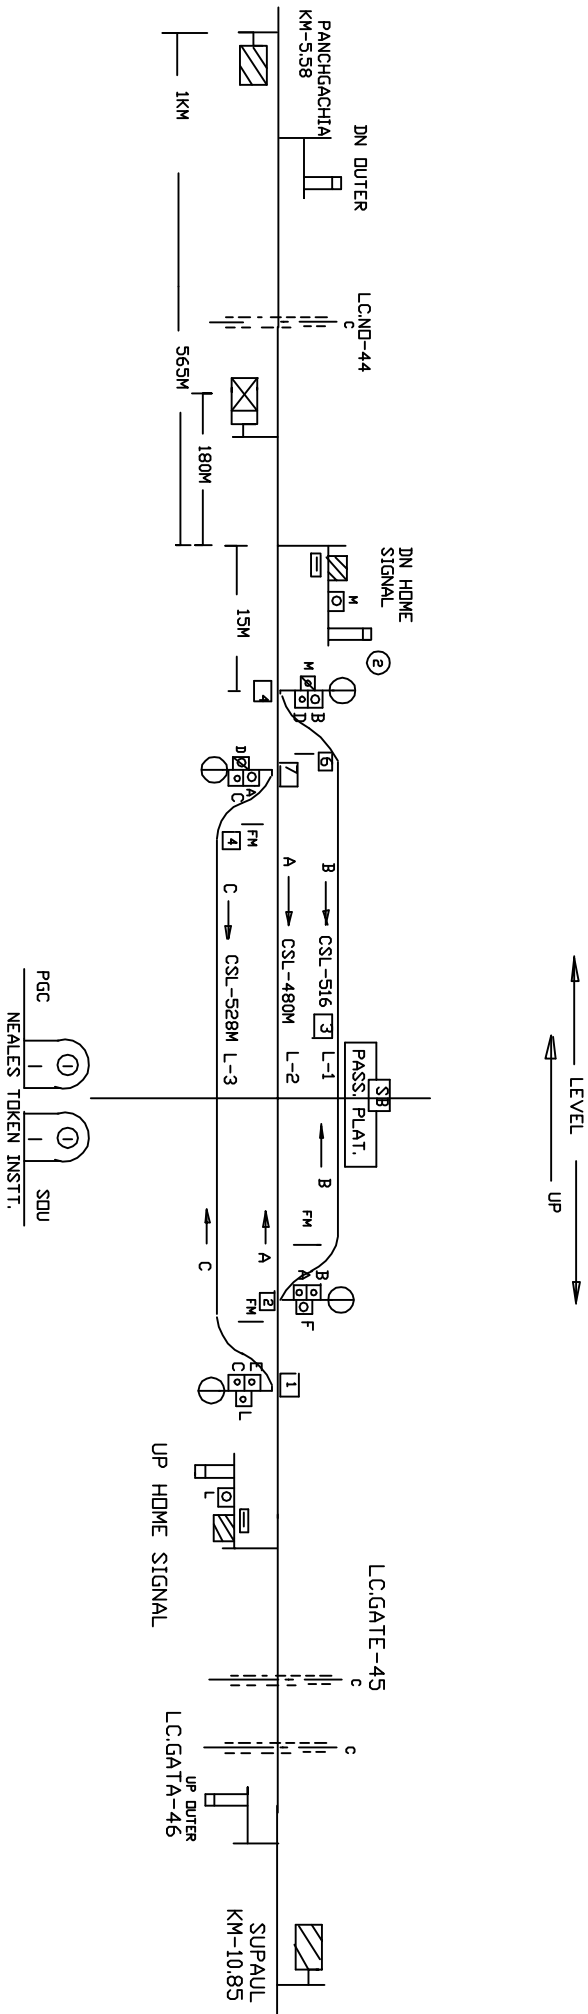

# GARHBARUWARI STATION

## गढबरवारी स्टेशन

CLASS OF STATION : B  
STD OF SIG & INTERLOCKING : MNI

EAST CENTRAL RAILWAY SAMASTIPUR DIVISION		STATION WORKING RULE DIAGRAM STD-MNT. CLASS 'B'		GARHBARUWARI	SWRD NO.-
SD/STE/SP	DSTE/W/SP	SSE/SIG/SP	TO SUIT No.-DSTE/SP/6/1D/8S		