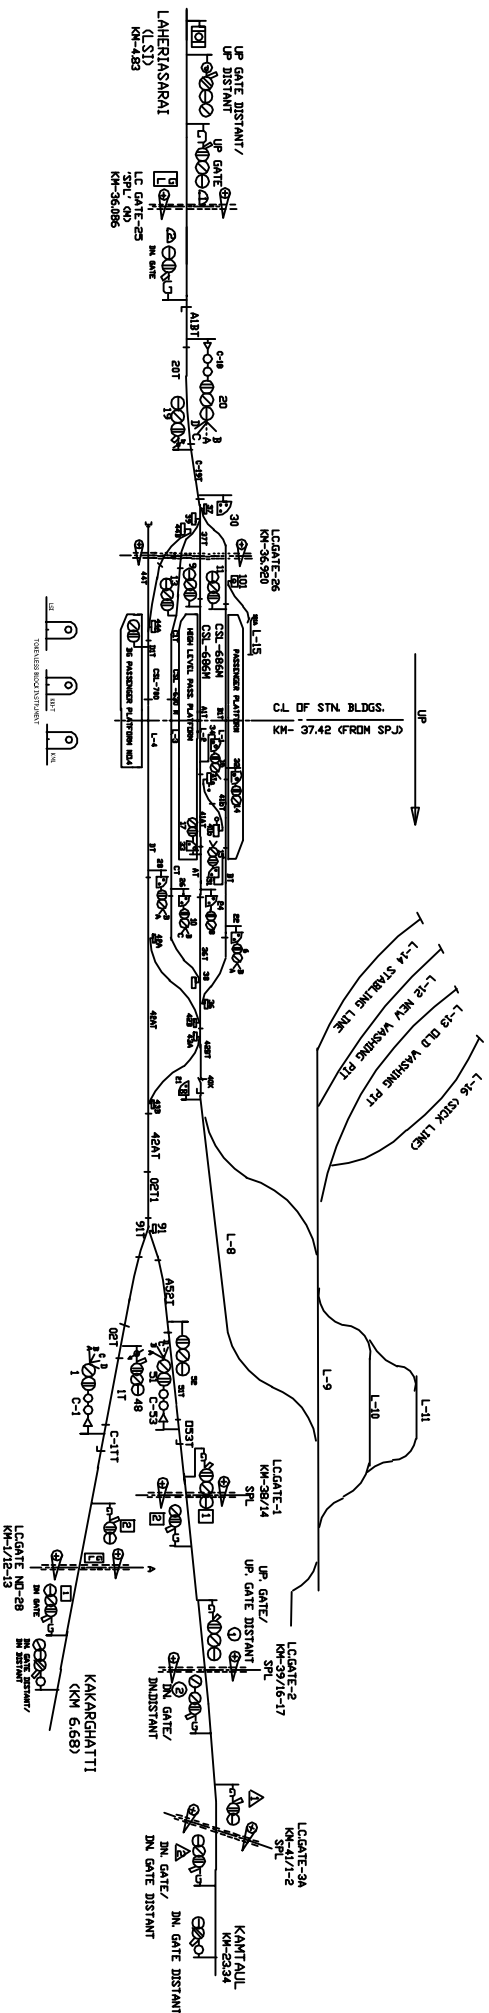

DARBHANGA STATION

दरभंगा स्टेशन

EAST CENTRAL RAILWAY SAMASTIPUR DIVISION		STATION WORKING RULE DIAGRAM MACL. STD-III. CLASS 'B'		DARBHANGA	SWRD NO.- DY.CSTE/C-1/SPJ 2008/RD/12
SI:STSI/SPJ	DSTE/W/SPJ	SSE/SIG/SPJ	TO SUIT SP NO. ECR(SI/SPJ)33/2006		