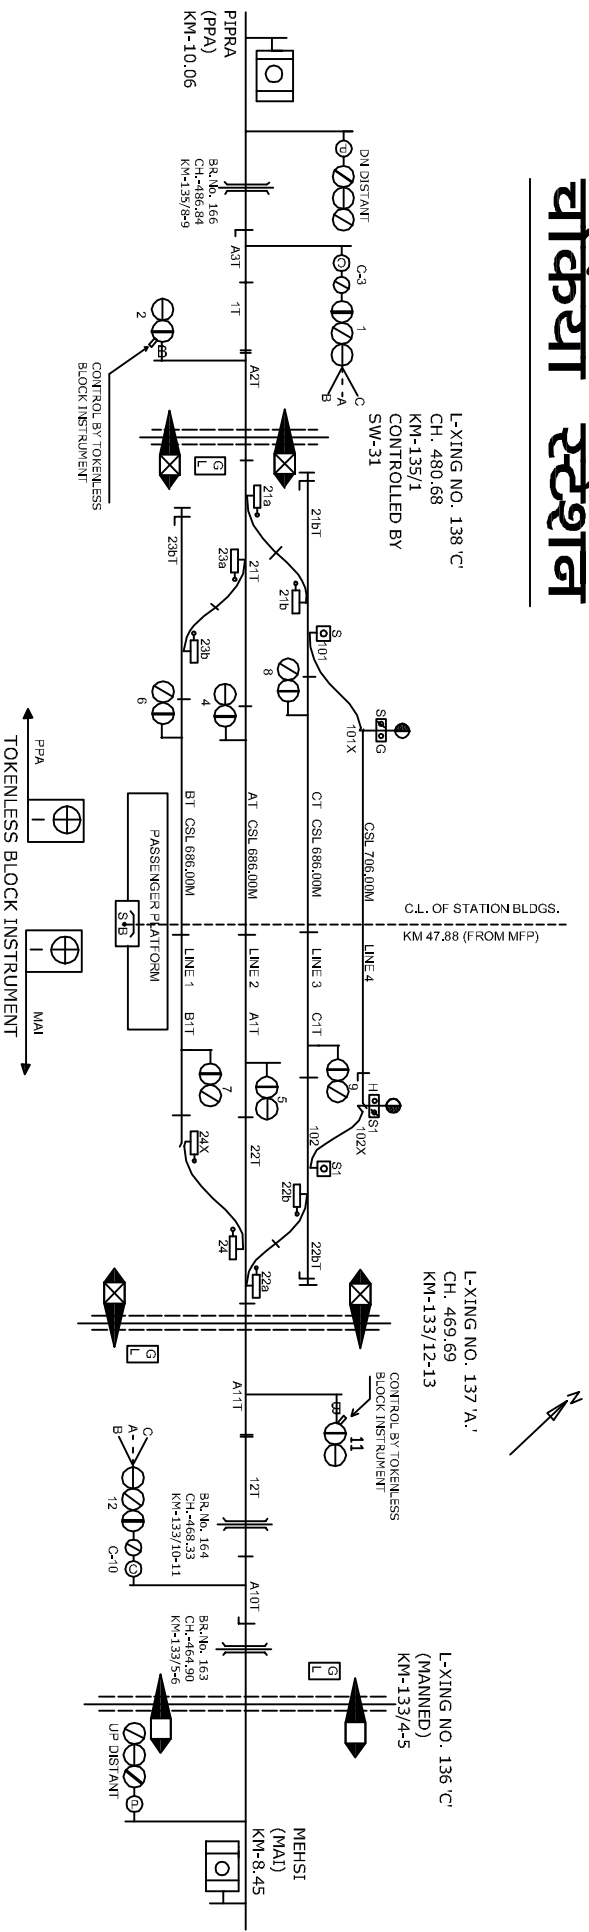

CHAKIA STATION

चकिया स्टेशन

L-XING NO. 138 'C'
 CH. 480.68
 KM-135/1
 CONTROLLED BY
 SW-31

L-XING NO. 137 'A.'
 CH. 469.69
 KM-133/12-13

L-XING NO. 136 'C'
 (MANNED)
 KM-133/4-5

CLASS OF STATION : B
 STD OF SIG & INTERLOCKING: STD-III

MEGNETO PHONE AT LC GATE
 NO. 139 'C' AT KM 136/5-6
 BETWEEN CA-M-PPA

MEGNETO PHONE AT LC GATE
 NO. 140 'C' AT KM 138/2-3
 BETWEEN CA-M-PPA

MEGNETO PHONE AT LC GATE
 NO. 131 'C' AT KM 130/5-7
 BETWEEN CA-M-MAI

MEGNETO PHONE AT LC GATE
 NO. 135 'C' AT KM 131/14-15
 BETWEEN CA-M-MAI

MEGNETO PHONE AT LC GATE
 NO. 136 'C', 137 'A' 138 'C'
 CONNECTED WITH LC GATE
 BETWEEN CA-M-MAI