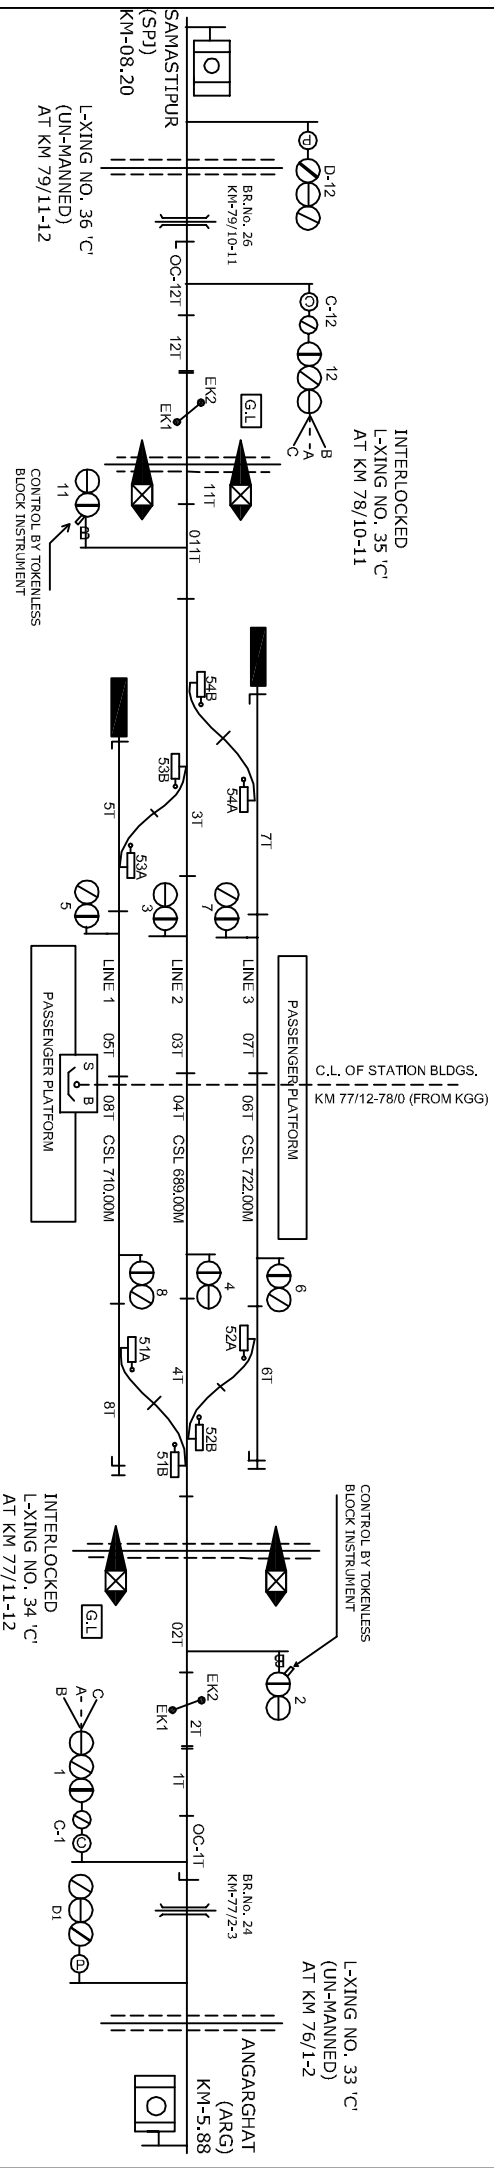

BHAGWANPUR DESUA STATION

भगवानपुर देसुआ स्टेशन

CLASS OF STATION : B
 STD OF SIG & INTERLOCKING: STD-III

EAST CENTRAL RAILWAY SAMASTIPUR DIVISION		STATION WORKING RULE DIAGRAM MACT. STD-III, CLASS 'B'		BHAGWANPUR DESUA	SWRD NO.- DSTE/C/SPJ/ 2008/RD/18
SJ/DSTE/SPJ	DSTE/W/SPJ	SSE/SIG/SPJ	TO SUIT SIP NO. ECR(SIP/SPJ)92206		