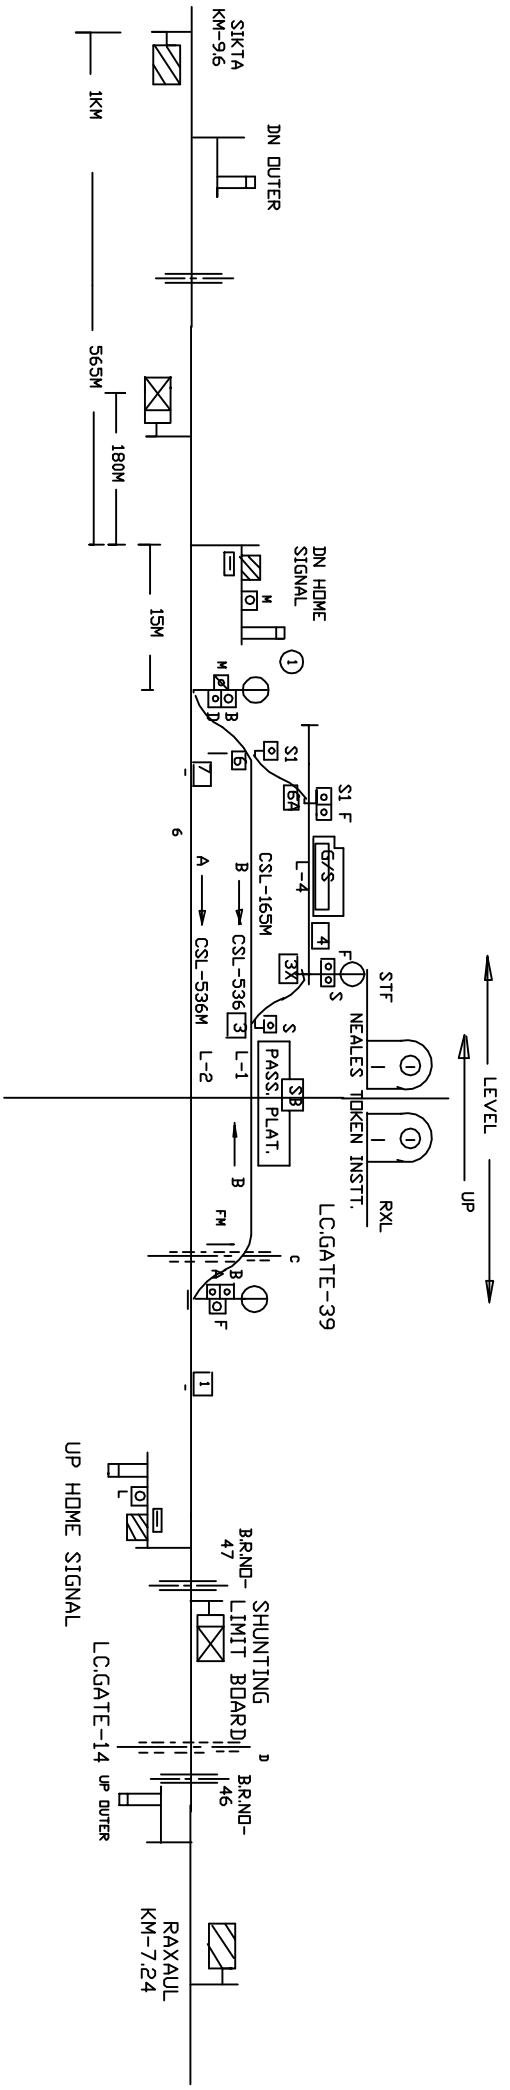

# BHELWA STATION

## अनन्ता स्टेशन

CLASS OF STATION : B  
 STD OF SIG & INTERLOCKING : MNI

EAST CENTRAL RAILWAY SAMASTIPUR DIVISION		STATION WORKING RULE DIAGRAM STD-AINT. CLASS 'B'		BHELWA	SWRD NO.- DSTE DRG No. N/41/RD/86
SID/STE/SP	DSTE/W/SP	SSE/SIG/SP	TO SUIT No.-DRM/E/PLAN No. Y/9386		