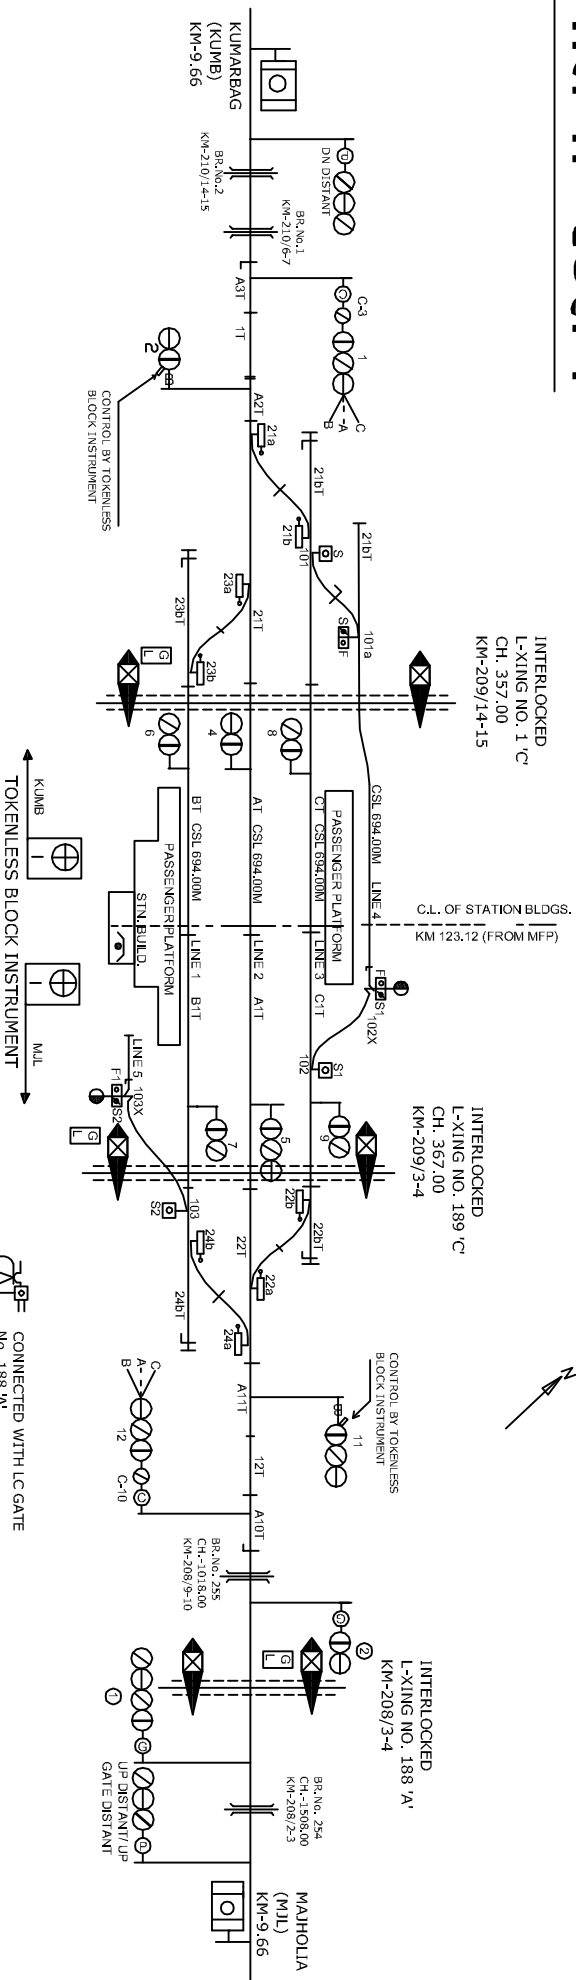

BETIAH STATION

बेनिया स्टेशन

CLASS OF STATION : B
 STD OF SIG & INTERLOCKING: STD-II (K)

- CONNECTED WITH LC GATE No. 188 'A'
- CONNECTED WITH LC GATE No. 189 'C'
- CONNECTED WITH LC GATE No. 1 'C'
- MEGNETO PHONE AT LC GATE No. 2 'B' AT KM 212/02 BETWEEN BTH-KUMBS