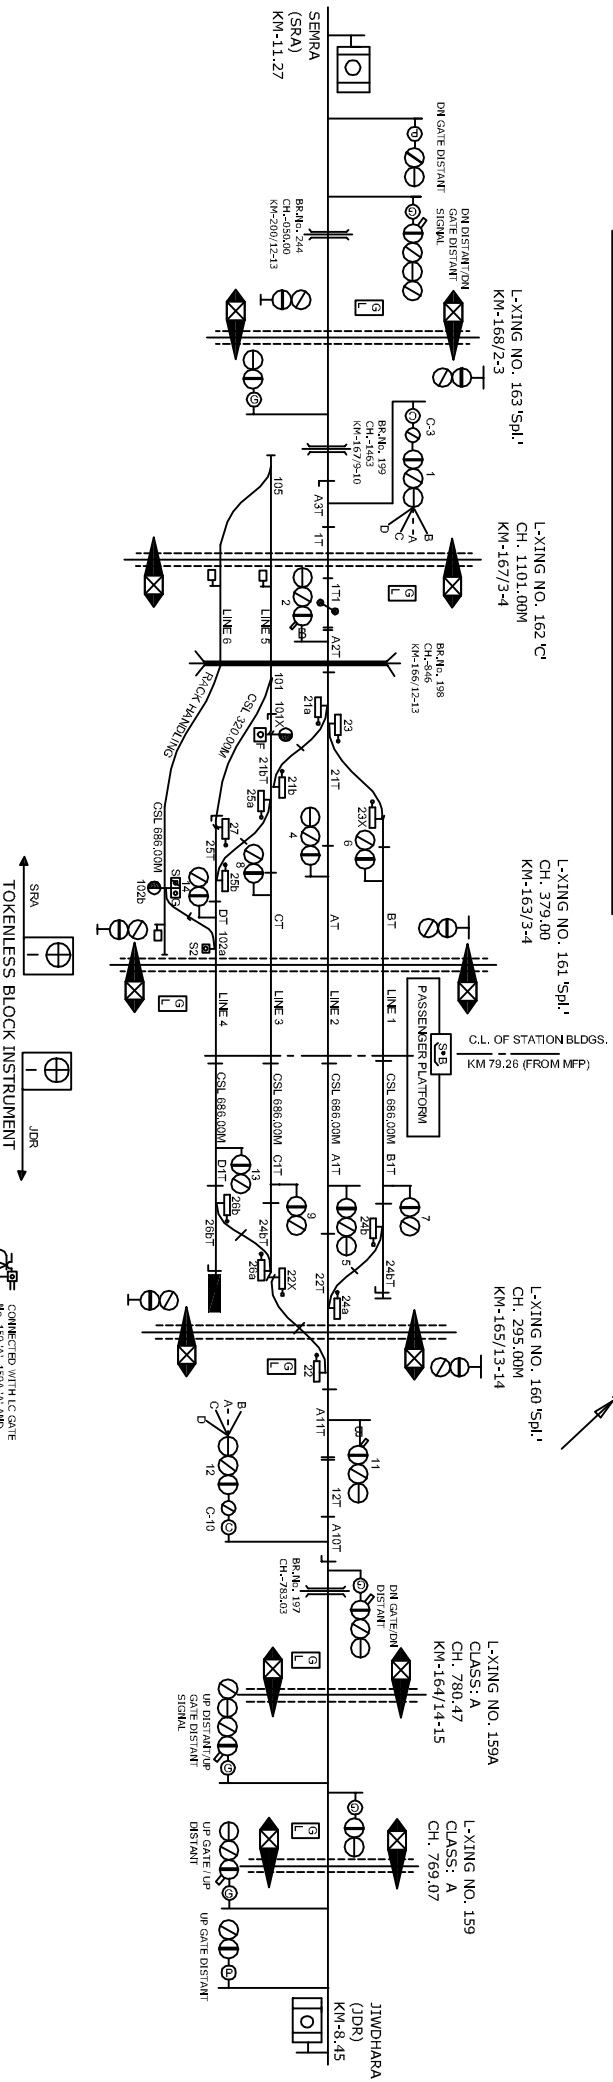

# BAPUDHAM MOTIHARI STATION

## बापुधाम मोतीहारी स्टेशन

CLASS OF STATION : B  
 STD OF SIG & INTERLOCKING: STD-III

- CONNECTED WITH LC GATE NO. 159 'A', 159A 'A' AND 160 'Spl.'
- CONNECTED WITH LC GATE NO. 159 'A', 159A 'A' AND 163 'Spl.'
- MEMO PHONE AT LC GATE No. 154 'C' AT KM 169/9.9 BETWEEN BAPUDHAM AND JIR.