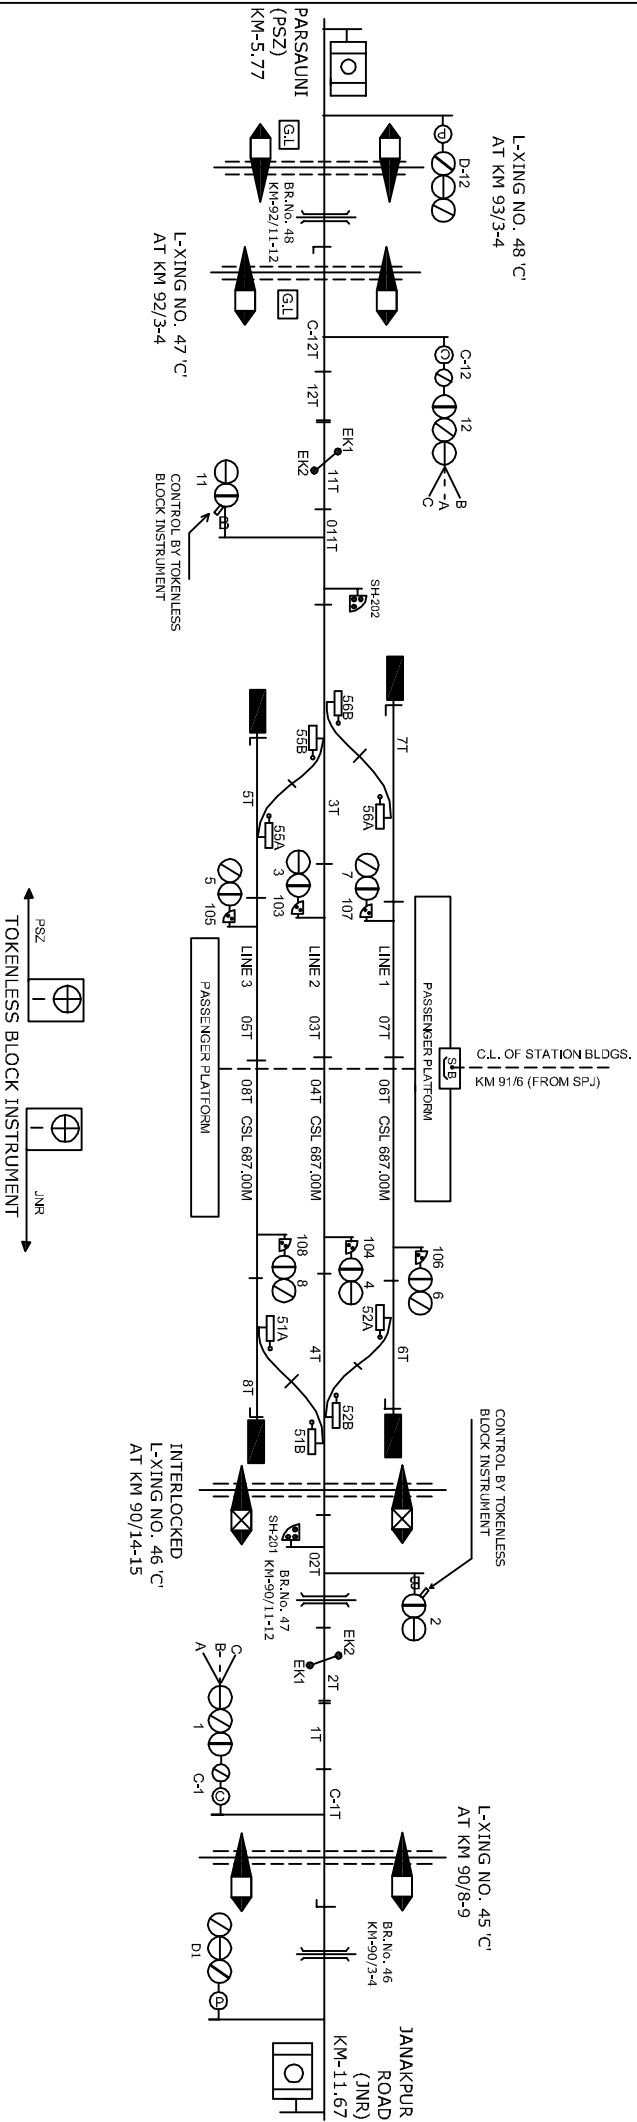

BAJPATTI STATION

बाजपट्टी स्टेशन

CLASS OF STATION : B
 STD OF SIG & INTERLOCKING: STD-II

EAST CENTRAL RAILWAY SAMASTIPUR DIVISION		STATION WORKING RULE DIAGRAM MACL. STD-II CLASS B		BAJPATTI	SWRD NO.- DY.CS/TE/C-1/SPJ 2009/RD/16
S:SD/ST/SPJ	DST/EN/SPJ	SSE/SIG/SPJ	TO SUIT SP NO. ECR/SR/SPJ/96/2308		