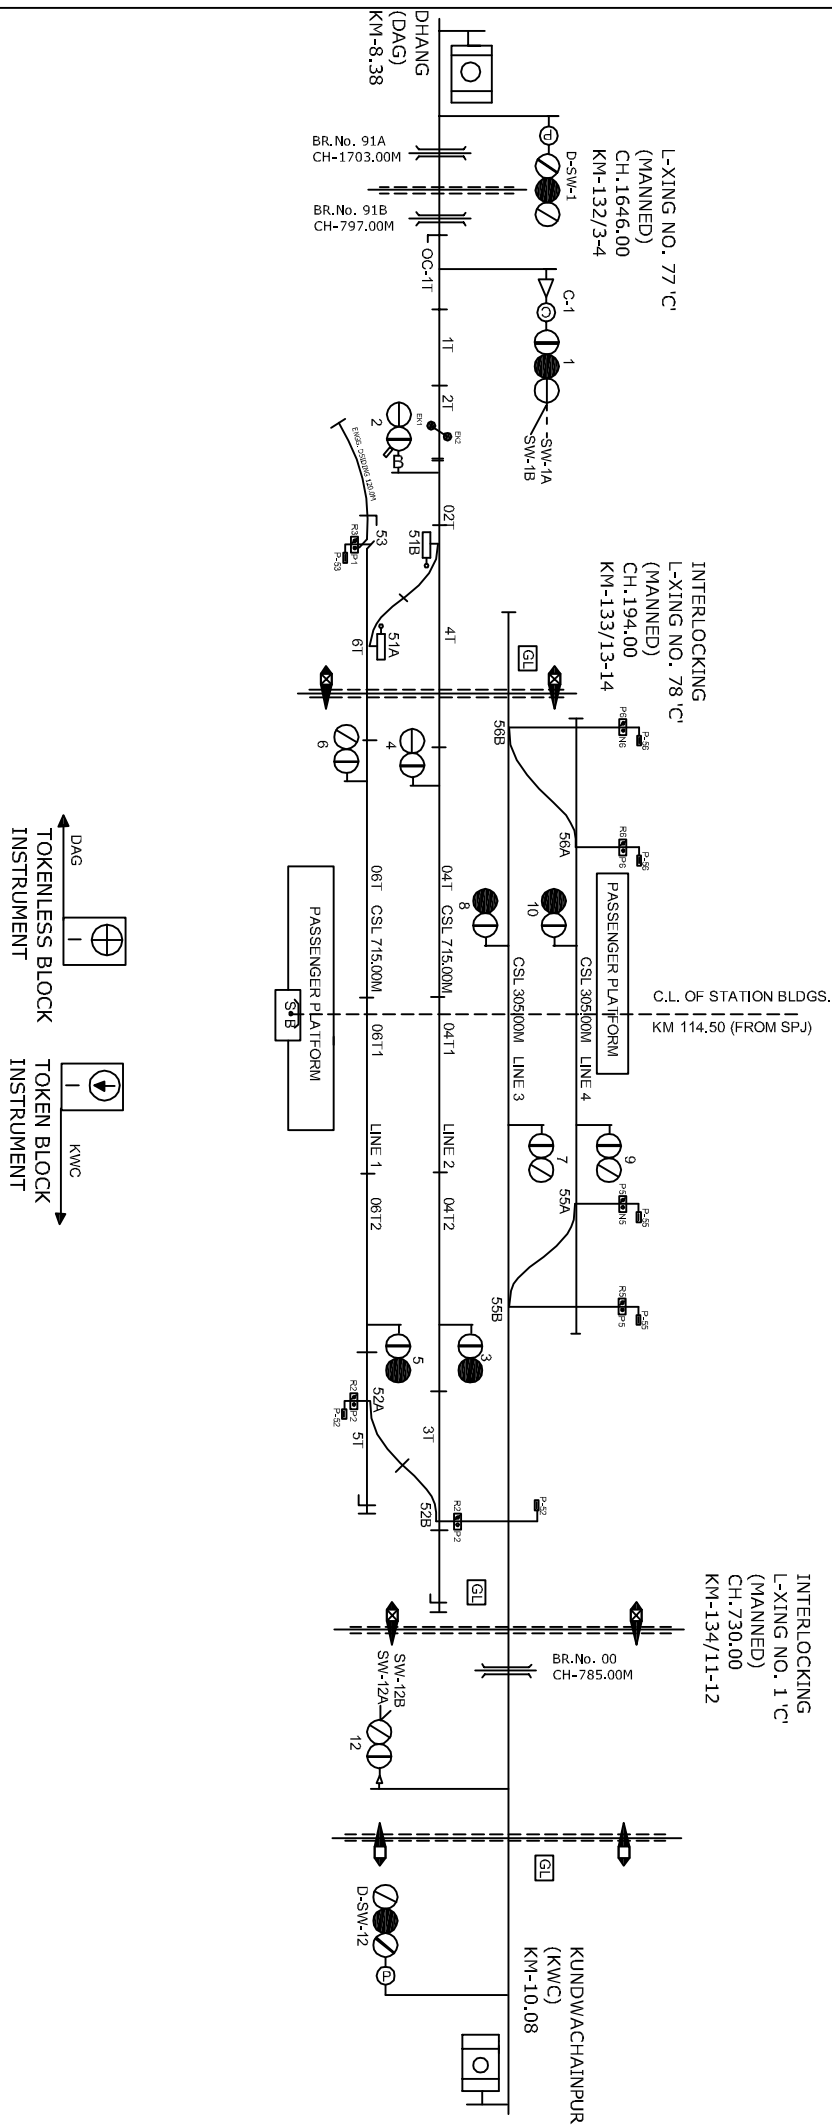

BARGANIA STATION

बैरगनीया स्टेशन

CLASS OF STATION : B
 STD OF SIG & INTERLOCKING: STD-1

EAST CENTRAL RAILWAY SAMASTIPUR DIVISION		STATION WORKING RULE DIAGRAM MACT. STD. CLASS 'B'	BARGANIA	SWRD NO.- DY.CSTE/C-1/SPJ 2010/RD/13
S:POST/SPJ	DSTE/W/SPJ	SSE/SIG/SPJ	TO SUIT SP NO. ECR(S/SP/196)/2009	