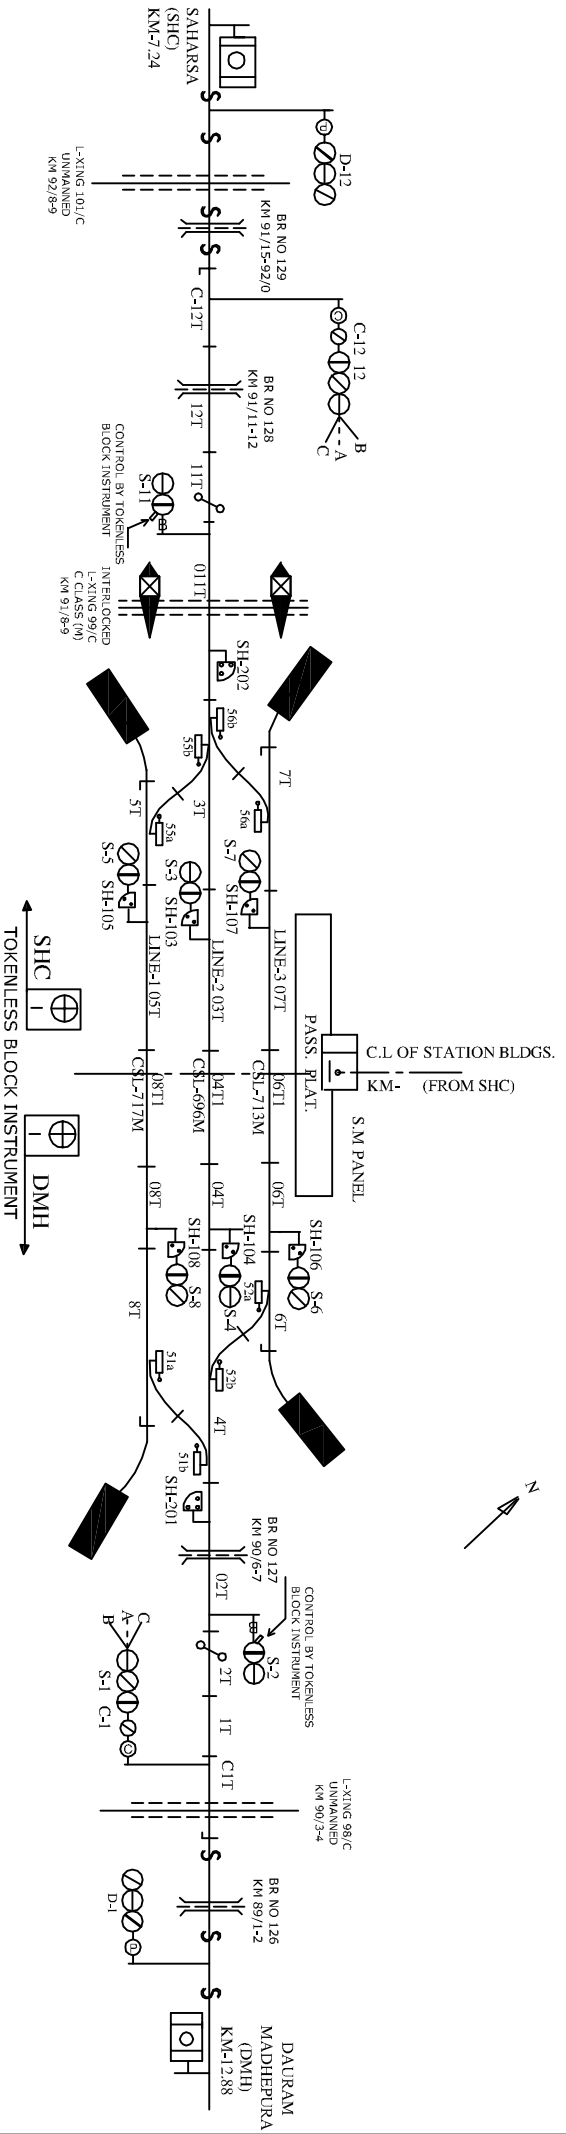

BAIJNATHPUR STATION

बैजनाथपुर स्टेशन

CLASS OF STATION : B
 STD OF SIG & INTERLOCKING: STD-II

EAST CENTRAL RAILWAY SAMASTIPUR DIVISION		STATION WORKING RULE DIAGRAM MACT. STD-II CLASS B	BAIJNATHPUR	SWRD NO.- DY.CSTE/C/SP/ 2009/RD/1
S/DSTE/SP	D/TEW/SP	SSE/SIG/SP		
		TO SUIT SIP NO. ECR/SIP/44R/2W8		