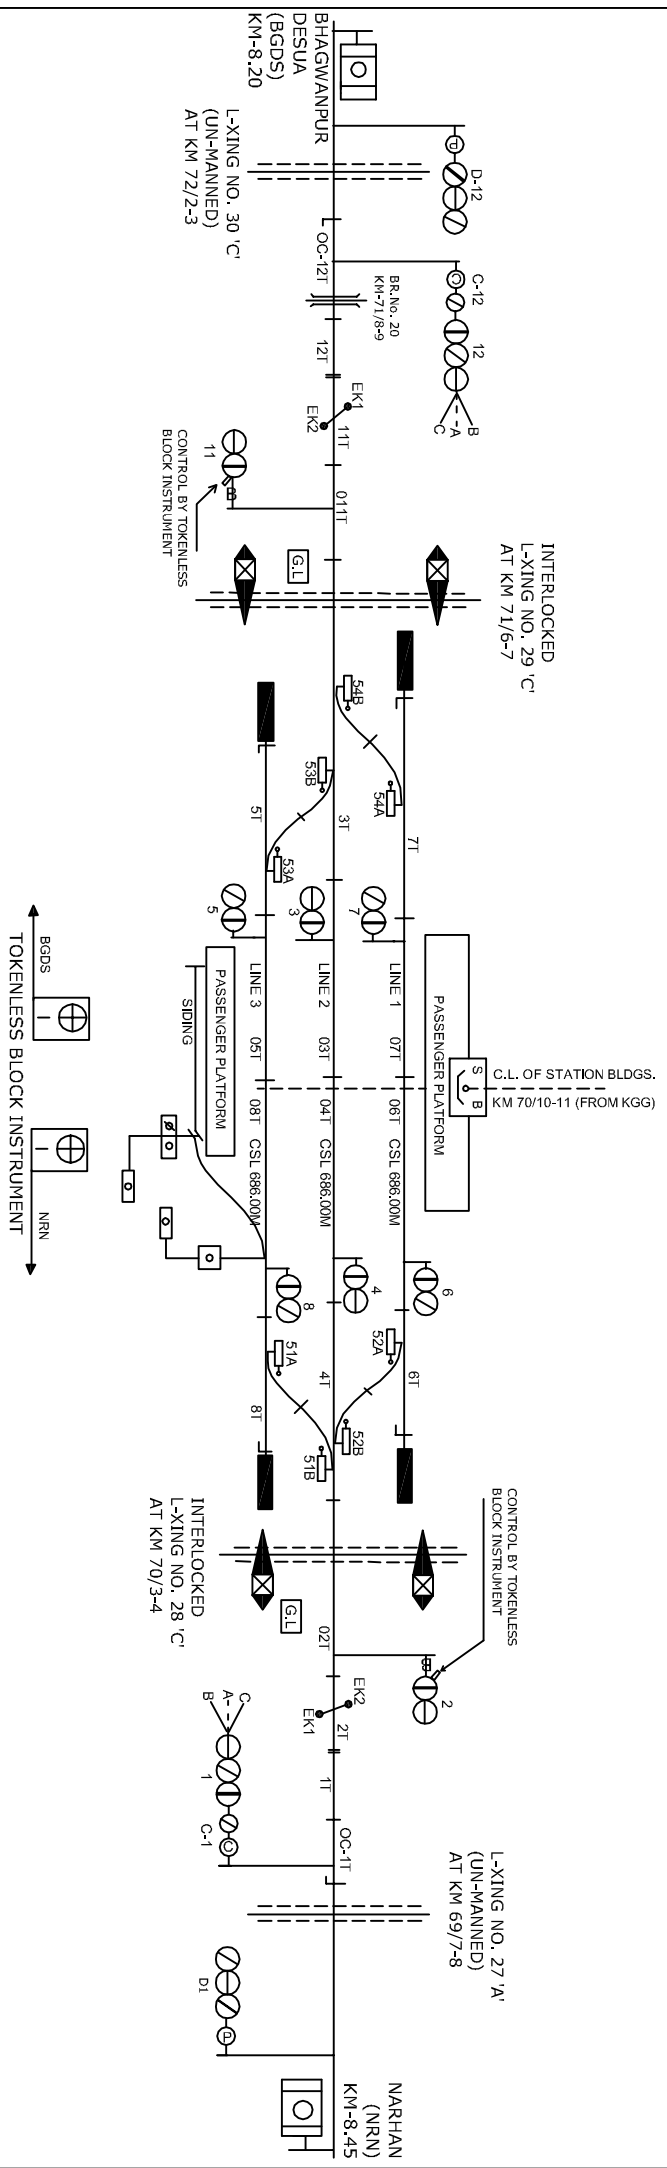

ANGARGHAT STATION

अंगारघाट स्टेशन

CLASS OF STATION : B
 STD OF SIG & INTERLOCKING: STD-III

EAST CENTRAL RAILWAY SAMASTIPUR DIVISION		STATION WORKING RULE DIAGRAM MACT. STD-III, CLASS 'B'	ANGARGHAT	SWRD NO.- DSTE/W/SP/2006/RD/28
S:JDSTE/SP	DSTE/W/SP	SSE/SIG/SP	TO SUIT SIP NO. ECR(SIP/SP)393206	