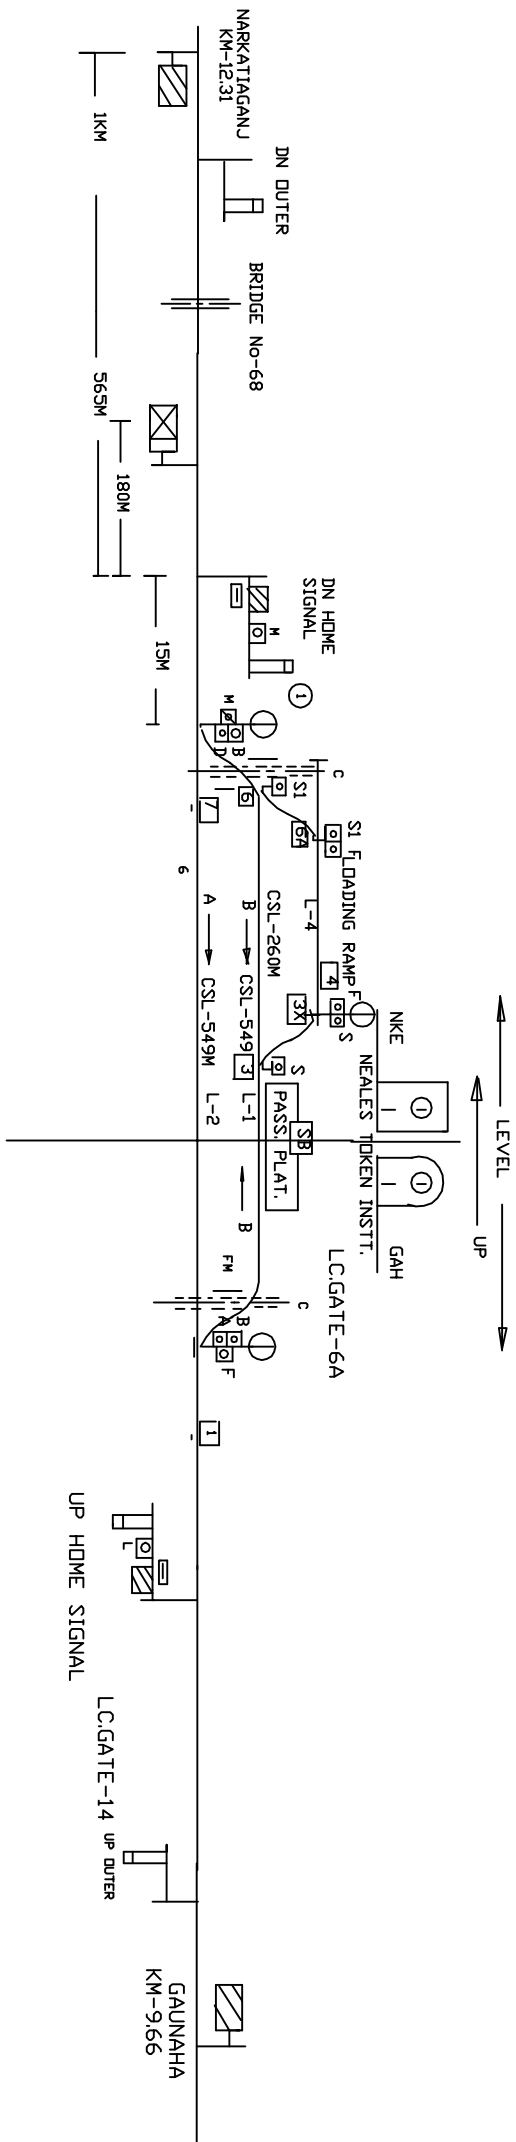

# AMOLWA STATION

## अमोलवा स्टेशन

CLASS OF STATION : B  
 STD OF SIG & INTERLOCKING : MNI

EAST CENTRAL RAILWAY SAMASTIPUR DIVISION		STATION WORKING RULE DIAGRAM STD-MNT. CLASS 'B'		AMOLWA	SWRD NO.- DSTE DRG No. N/54/RD/86
SID/STE/SPJ	DSTE/W/SPJ	SSE/IG/SPJ	TO SUIT No.-DSTE/SP/RD No. N287		