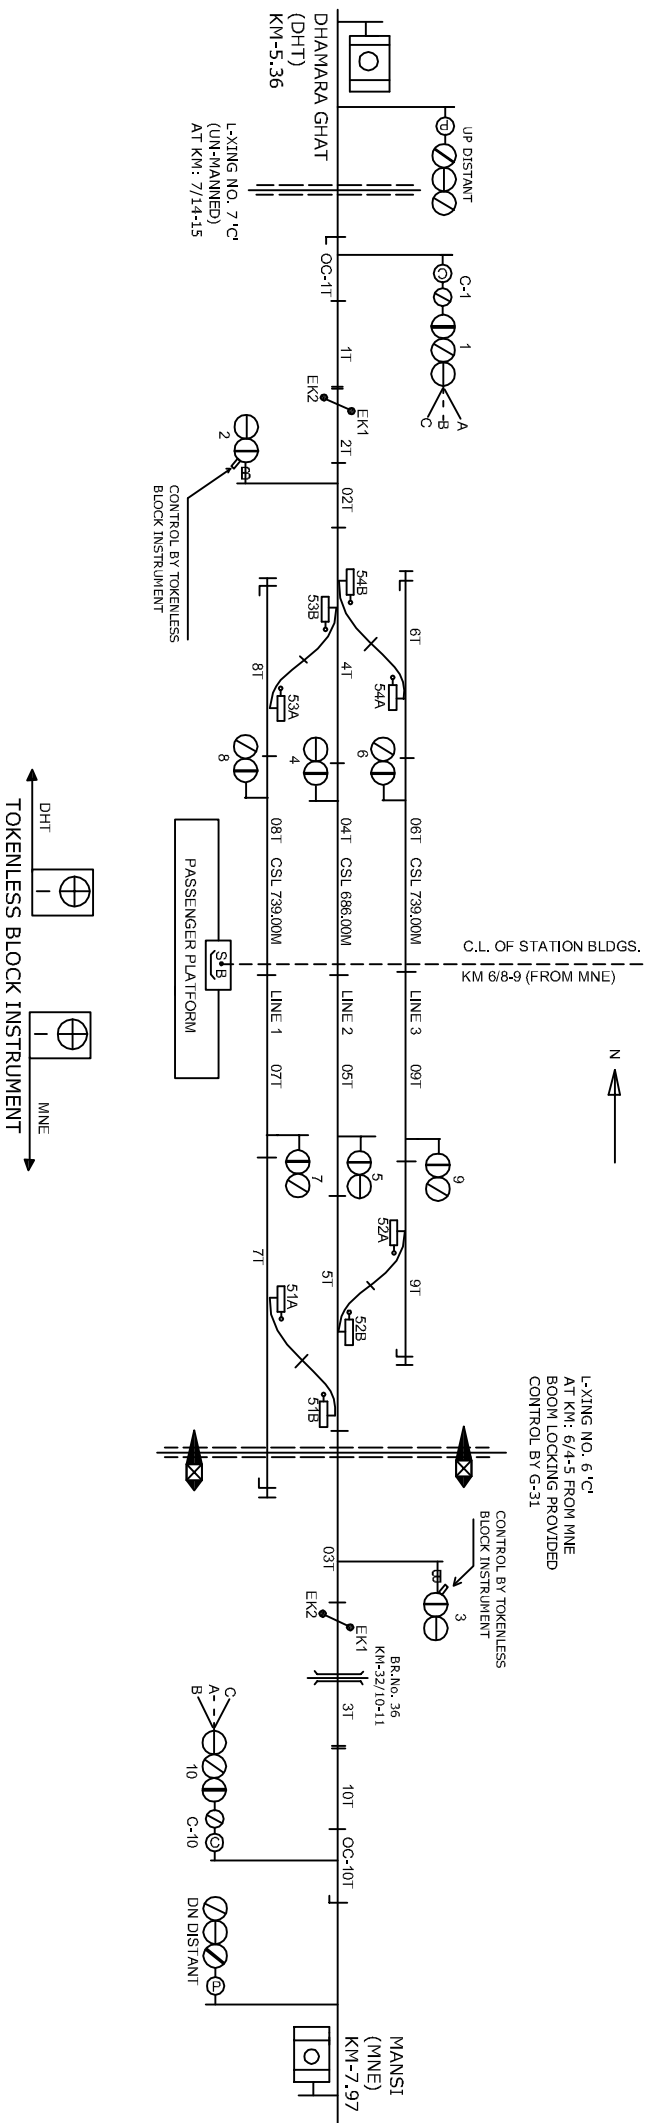

BADLAGHAT STATION

बदलाघाट स्थेशन

CLASS OF STATION : B
 STD OF SIG & INTERLOCKING: STD-II (R)

EAST CENTRAL RAILWAY SAMASTIPUR DIVISION			STATION WORKING RULE DIAGRAM MACT, STD-II (R) CLASS 'B'	BADLAGHAT	SWRD NO.- DSTE/W/SP/ 2004/RD/44
S/DSTE/SP	DSTE/W/SP	SSE/SG/SP	TO SUIT SIP NO. ECR/SIP/14042/206		