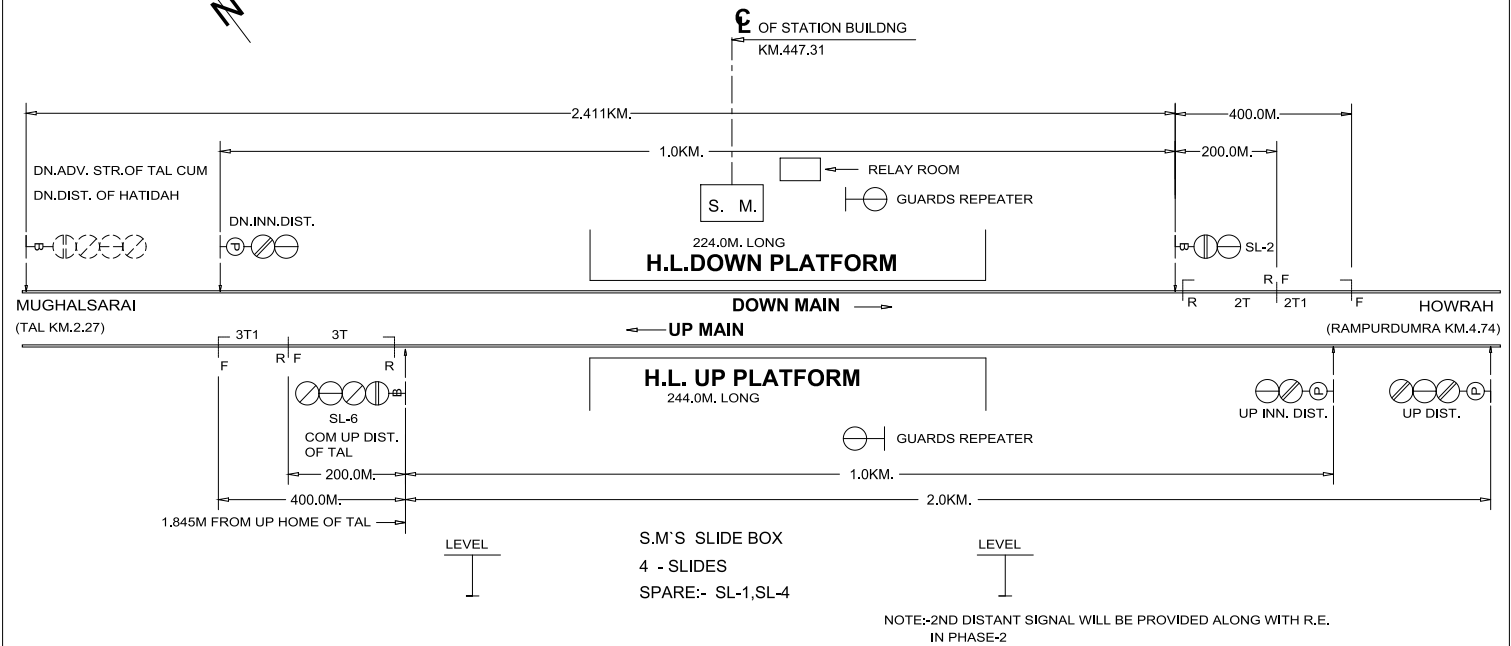

HATHIDAH

EAST CENTRAL RAILWAY DANAPUR DIVISION		<i>i.ahmad</i>	SIGNAL INTERLOCKING PLAN	HATHIDAH	SR. NO. 13 RE/DNR/S1-12A/99
	SR.DSTE/ECRDNR	DSTE/ECRDNR	SE/DNR		