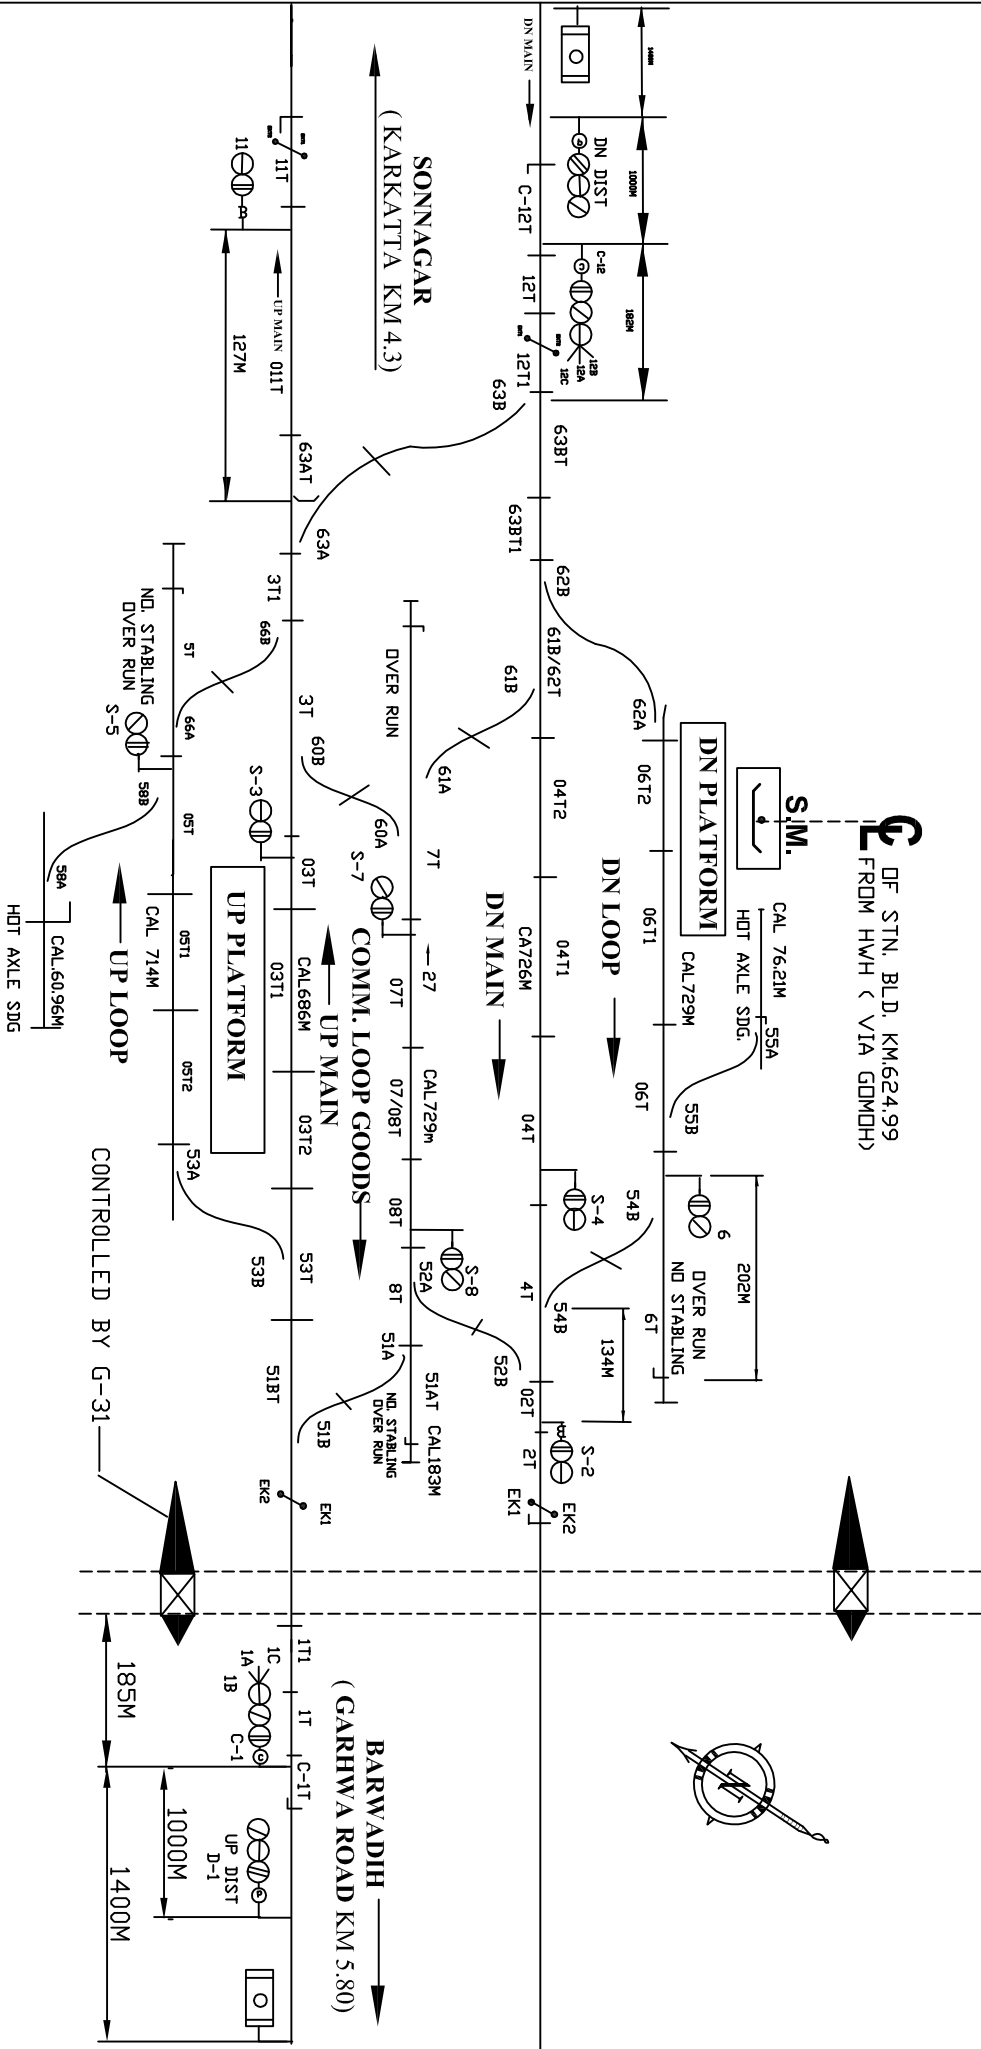

शिवशिर्डी

CENTRAL PANEL

TO SUIT I.Y.D. NO. ECR/SIP/MGS/202/2008

INTERLOCKED
CLASS LEVEL X-ING GATE
NO. 74 AT KM 374/27-29

E		SIGSIGI	DRG. No. SG/MGS/
C	SSE/D&D		
R	DSTE/MGS	MGS. DIV.	SH. No. 63