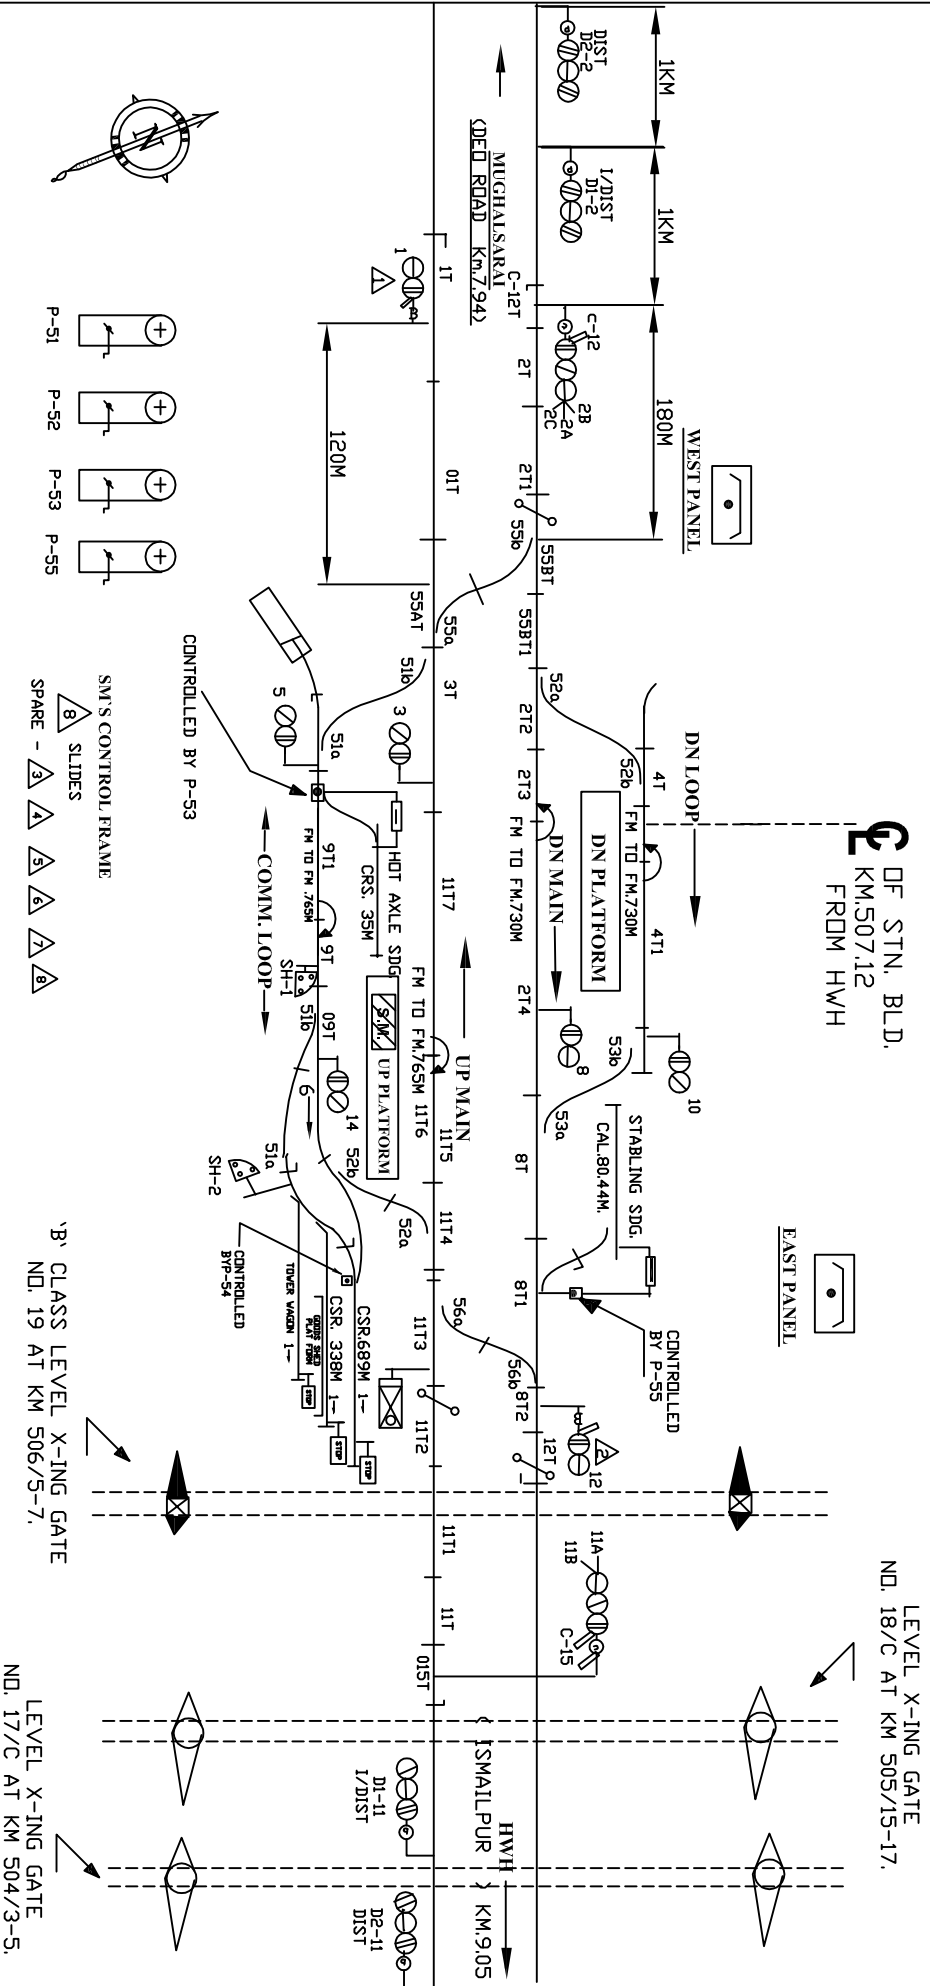

# राफिगंज

TD SUIT I.Y.D. NO. ECR/SIP/MGS/026/2009  
 TD SUIT SWRD NO.1-1-2002/DSTE/MGS

DE STN. BLD.  
 KM.507.12  
 FROM HWH

LEVEL X-ING GATE  
 NO. 18/C AT KM 505/15-17.

'B' CLASS LEVEL X-ING GATE  
 NO. 19 AT KM 506/5-7.

LEVEL X-ING GATE  
 NO. 17/C AT KM 504/3-5.

E		<b>RAFIGANJ</b>	DRG. No. SG/MGS/ SK/53-2000 SH. No. 37
C			
R	SSE/D&D	DSTE/MGS	