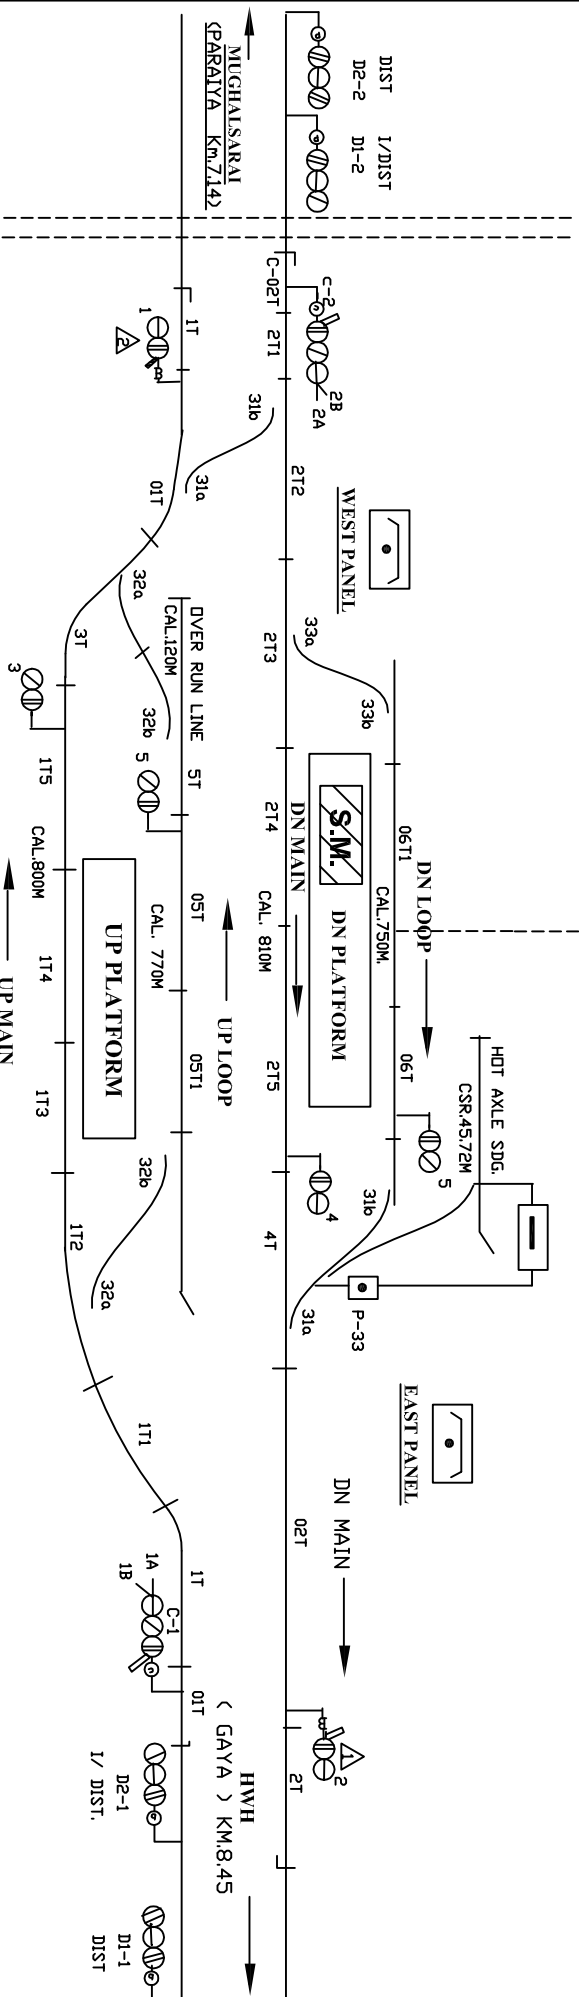

काठवा

TD SUIT I.Y.D. NO. 07223/314

'C' CLASS LEVEL X-ING GATE
 ND. 6C AT KM 479/20 TD 478/18

DF STN. BLD.
 KM.478.08
 FROM HWH

S.M.'S CONTROL FRAME
 SLIDES
 SPARE -

E				
C				
R	SSE/ D&D	DSTE/ MGS	KASTHA	DRG. No. SG/MGS/ SK/53-2000 SH. No. 41
			MGS. DIV.	