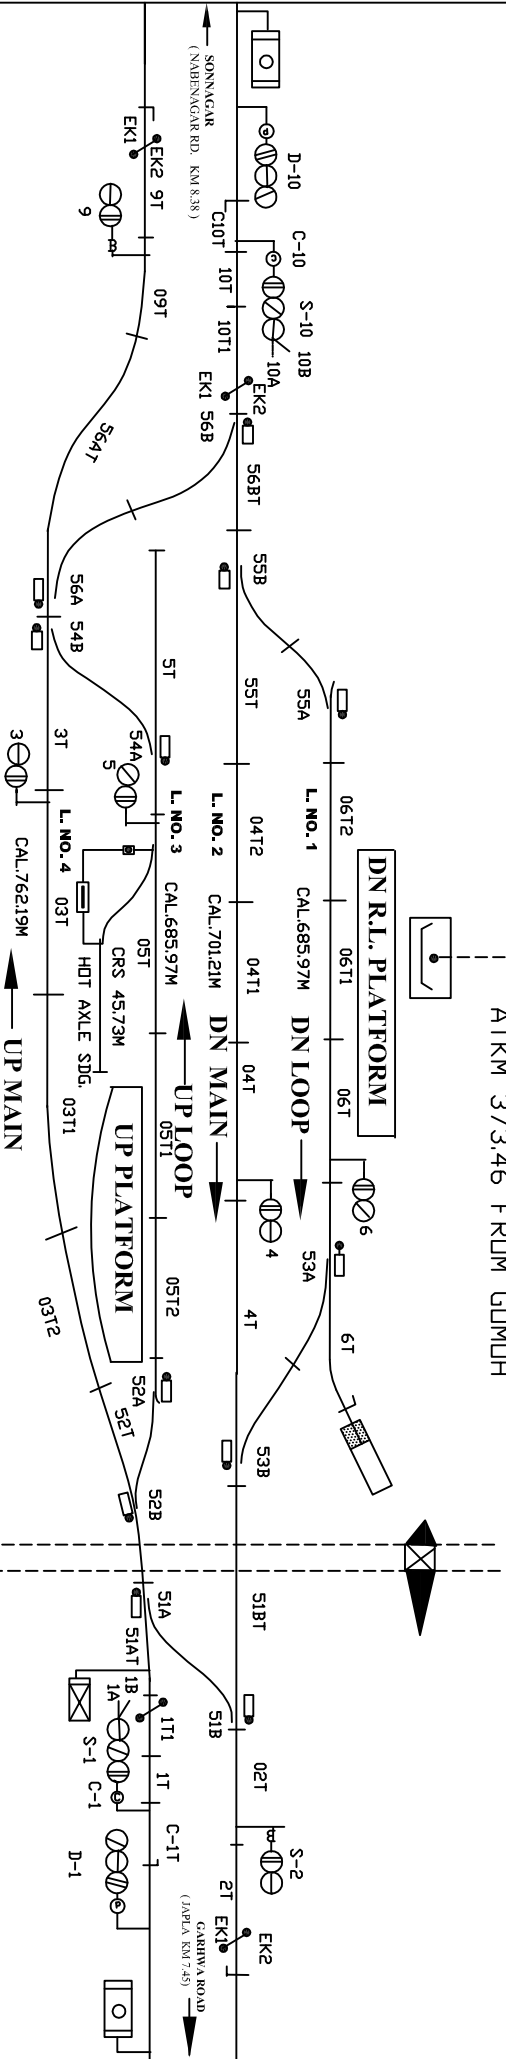

કાજરાત નવાડીઠં CENTRAL PANEL

SIG. PLAN. NO. ECR/SIP/MGS/016/2007

 OF STN. BLD
 KM.673.61 FROM HW H
 ATKM 373.46 FROM GOMDH

'C' CLASS LEVEL X-ING GATE
 NO. 35C/T(MANNED) AT KM 372.928

AT GATE LODGE

2 KEY/B7 TO COME FROM ARC LEVER
 GATE POSITION. AFTER BOOM LOCKING
 LOCK TO RELEASE THE SIG.
 1 KEY/A TO COME FROM GATE
 WINCH MACHINE TO RELEASE ARC
 CANNPOSITION FOR BOOM LOCKING

BOOM RELEASE
 BY 2 KEYS
 1. 2. 3.

KEY LOCK/9
 EMERGENCY KEY
 (MANNING REMOVED)

E	
C	
R	
	SSE/ D&D
	DSTE/ MGS

**KAJRAT NAWADIH
MGS. DIV.**

DRG. No. SG/MGS/
 SK/1-2008
 SH. No. 55