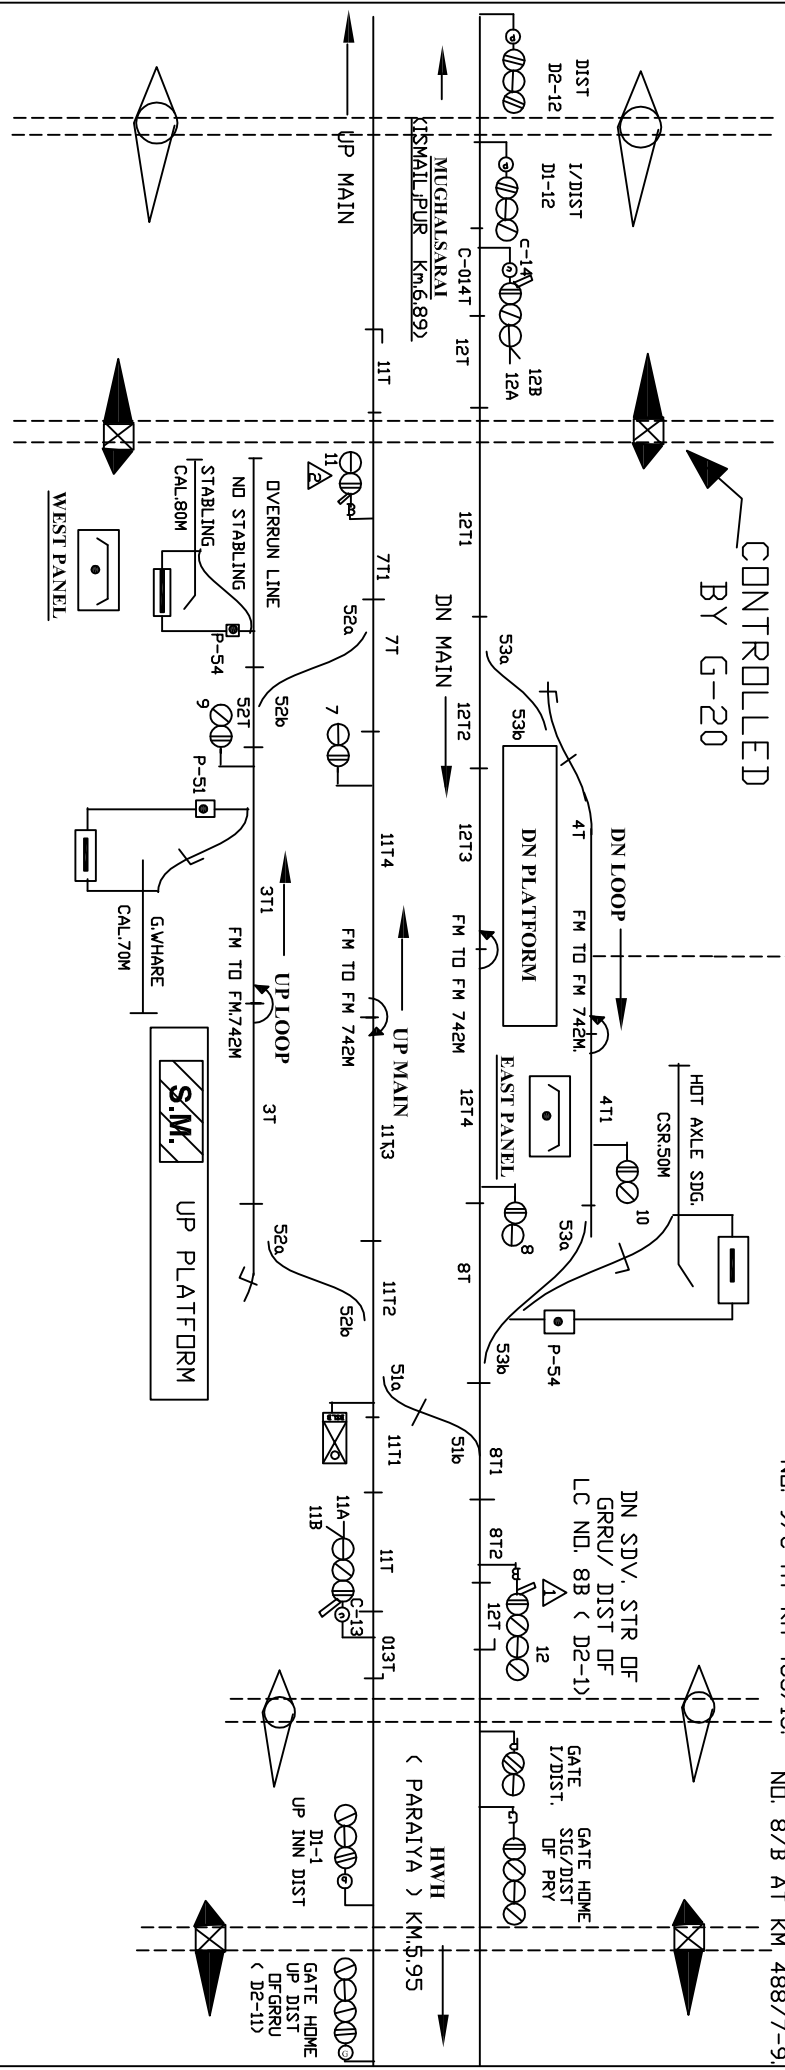

# ગુરારુ

TD SUIT I.Y.D. NO. ECR/SIP/MGS/028/2005

CLASS LEVEL X-ING  
GATE NO. 12/C  
AT KM 493/12.

CLASS LEVEL X-ING  
GATE NO. 11/C  
AT KM 491/27-29.

DF STN. BLD.  
KM.491.17  
FROM HWH

LEVEL X-ING GATE  
NO. 9/C AT KM 483/15.

LEVEL X-ING GATE  
NO. 8/B AT KM 488/7-9.

CONTROLLED  
BY G-20

E		<b>GURARU</b>	DRG. No. SG/MGS/ SK/53-2000 SH. No. 39
C	SSE/ D&D		
R	DSTE/ MGS	<b>MGS. DIV.</b>	