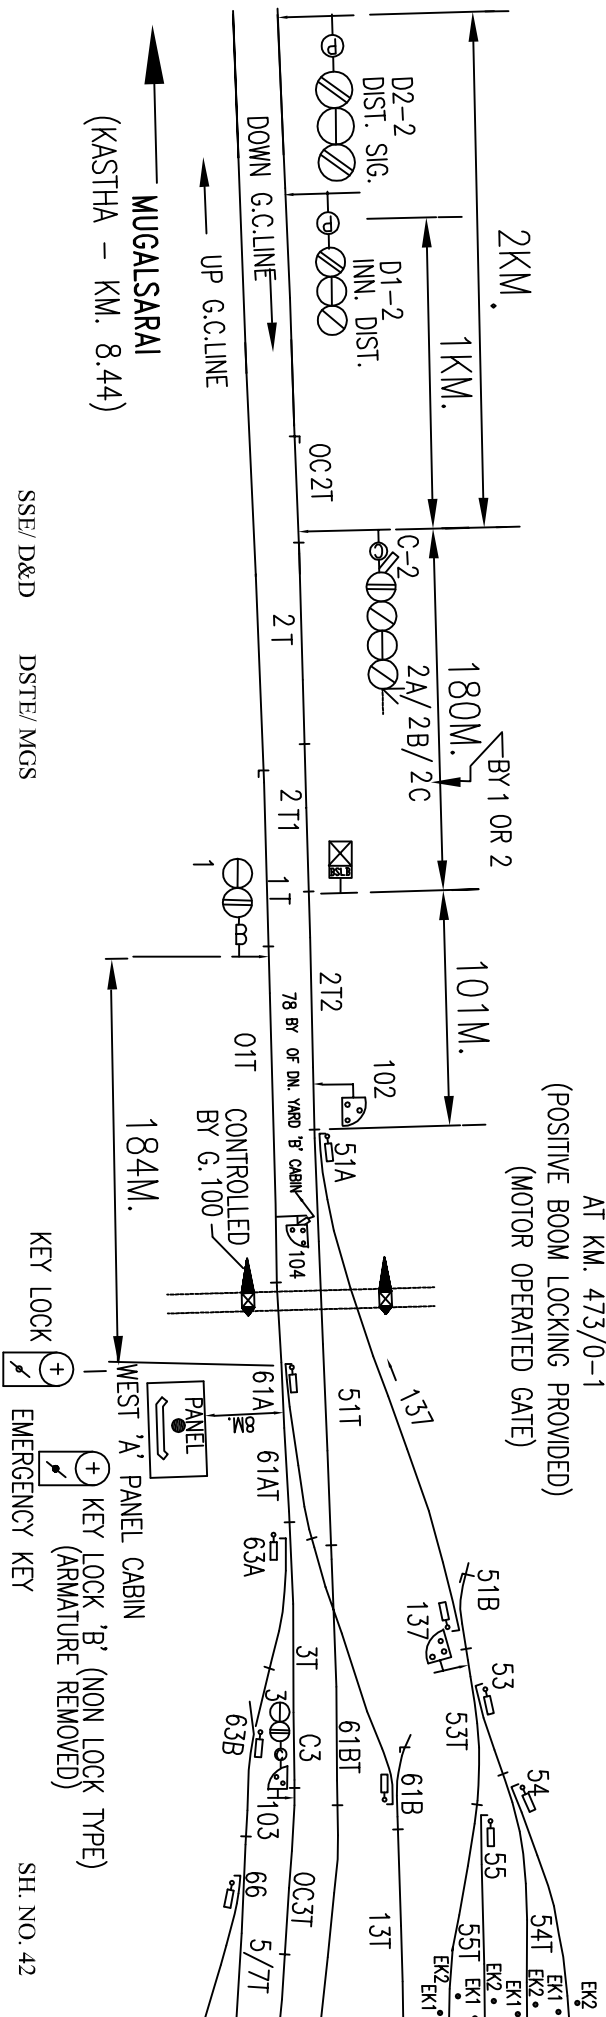

गया स्थान गार्डे

L-X-ING GATE NO. 4C
 AT KM. 473/0-1
 (POSITIVE BOOM LOCKING PROVIDED)
 (MOTOR OPERATED GATE)

MUGALSARAI
 (KASTHA - KM. 8.44)

DOWN G.C.LINE
 UP G.C.LINE

SSE/ D&D DSTE/ MGS

SH. NO. 42