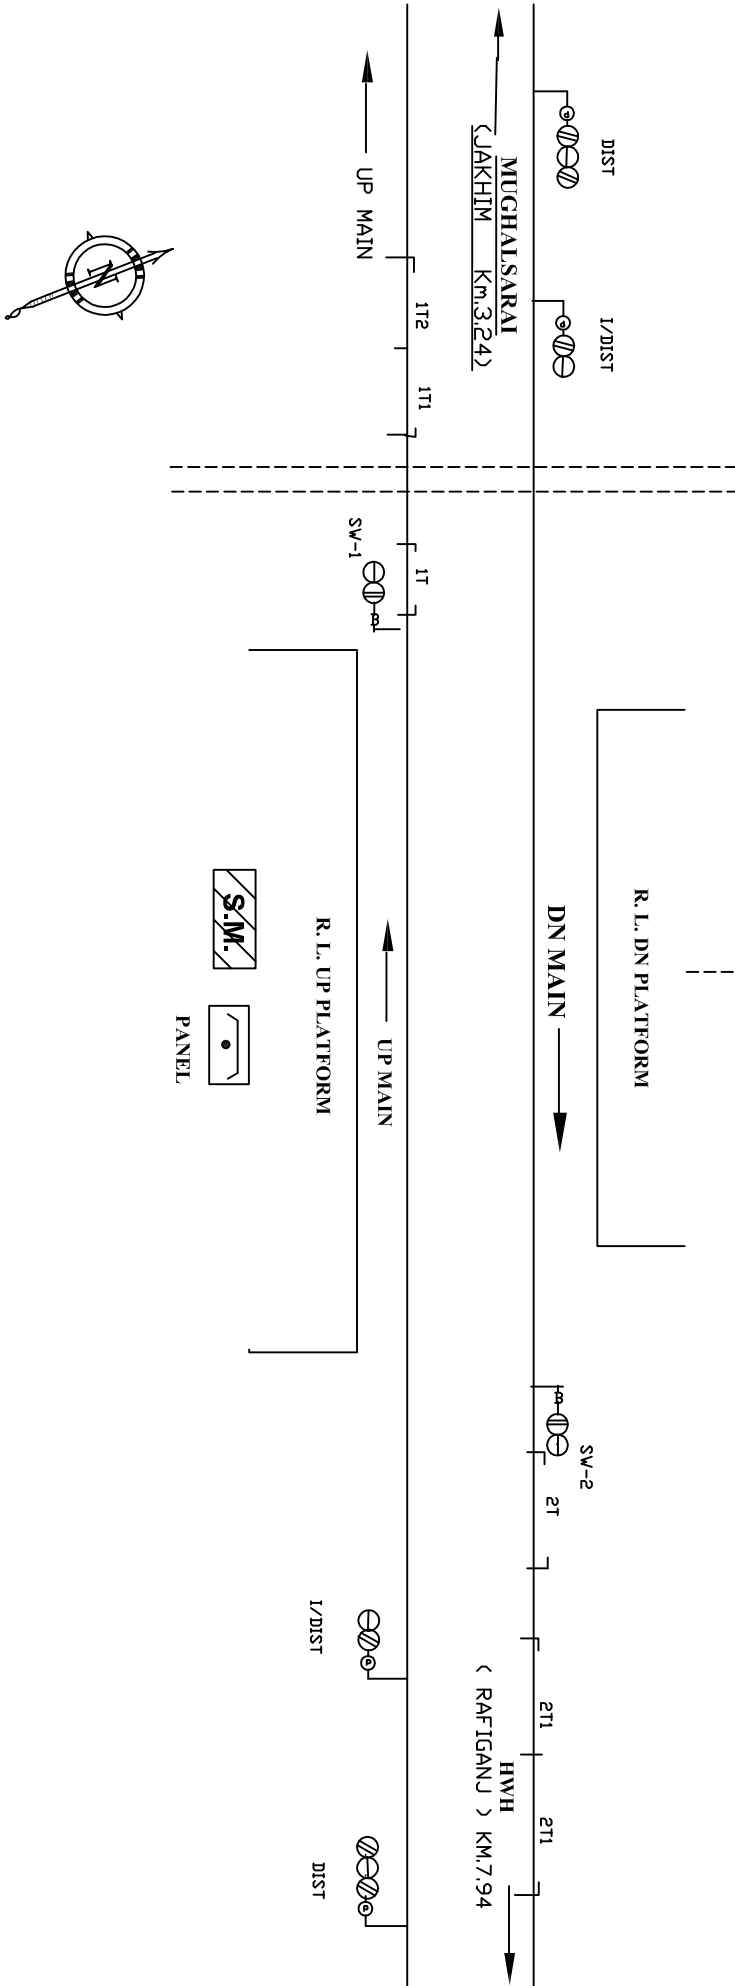

ਰੇਵ ਰੀਡ

TD SUIT SIG.PLAN NO. SI-6570 C/319B

'C' CLASS L- XING GATE
 NO. 22- C/3E
 AT KM 514/11-13

OF BLDCKHUT
 KM.515.06
 FROM HW/H

E	C	R	DEO ROAD		DRG. No. SG/MGS/ SK/53-2000 SH. No. 36
			SSE/ D&D	DSTE/ MGS	
			MGS. DIV.		