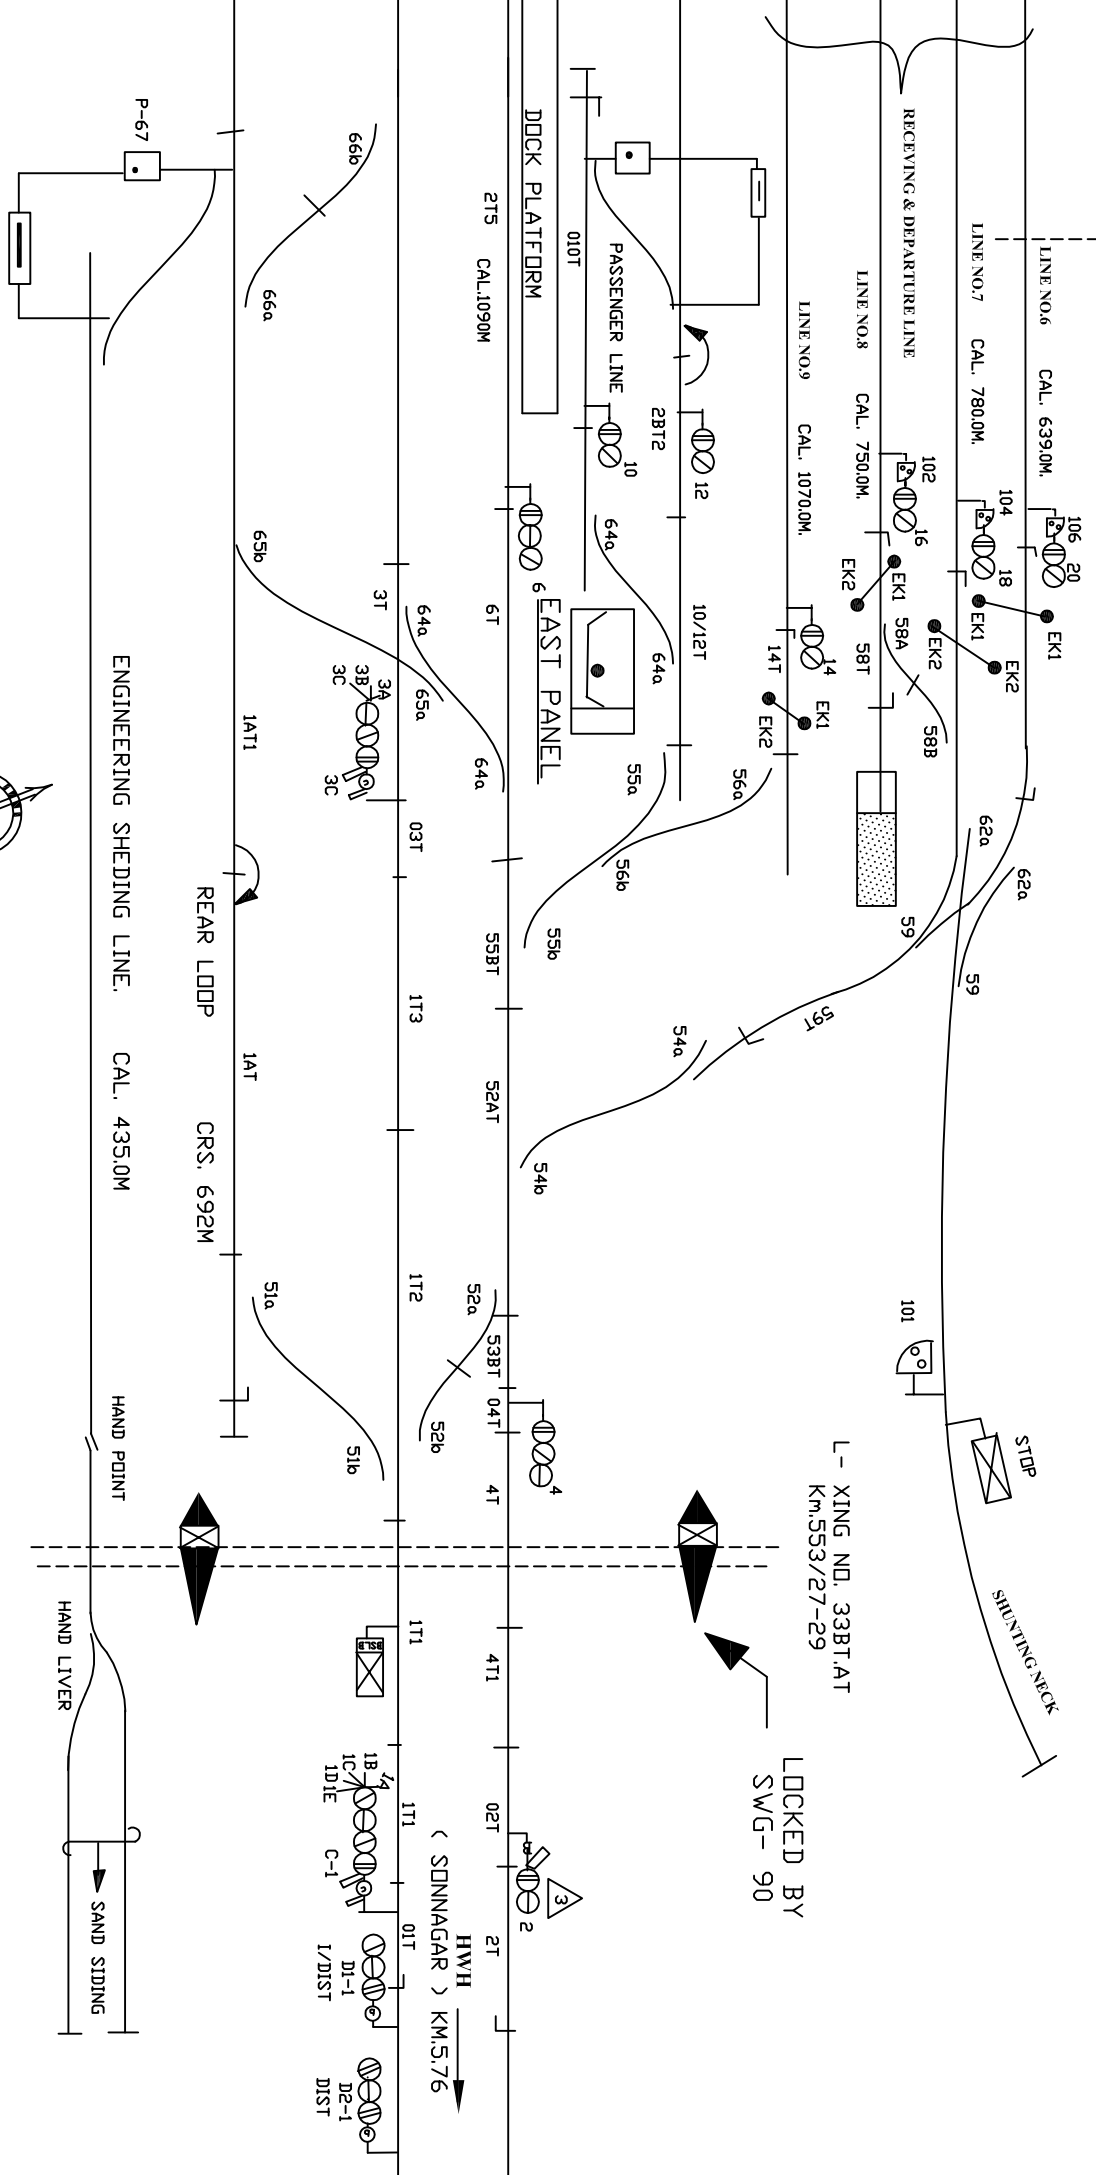

DF STN. BLD.  
KM.554.806  
(FROM HWH)

# वेदरी ऑन रॉज रॉज

ID SUIT SIG.PLAN ND. ECR/SIP/MGS/018/2003 ALT-VI DT. 27.09.02

L- XING ND. 33BT,AT  
KM.553/27-29  
LOCKED BY SWG- 90

E	C	R	SSE/D&D	DSTE/MGS	<b>DEHRI ON SONE</b>	DRG. No. SG/MGS/ SK
					<b>MGS. DIV.</b>	SH. No. 28