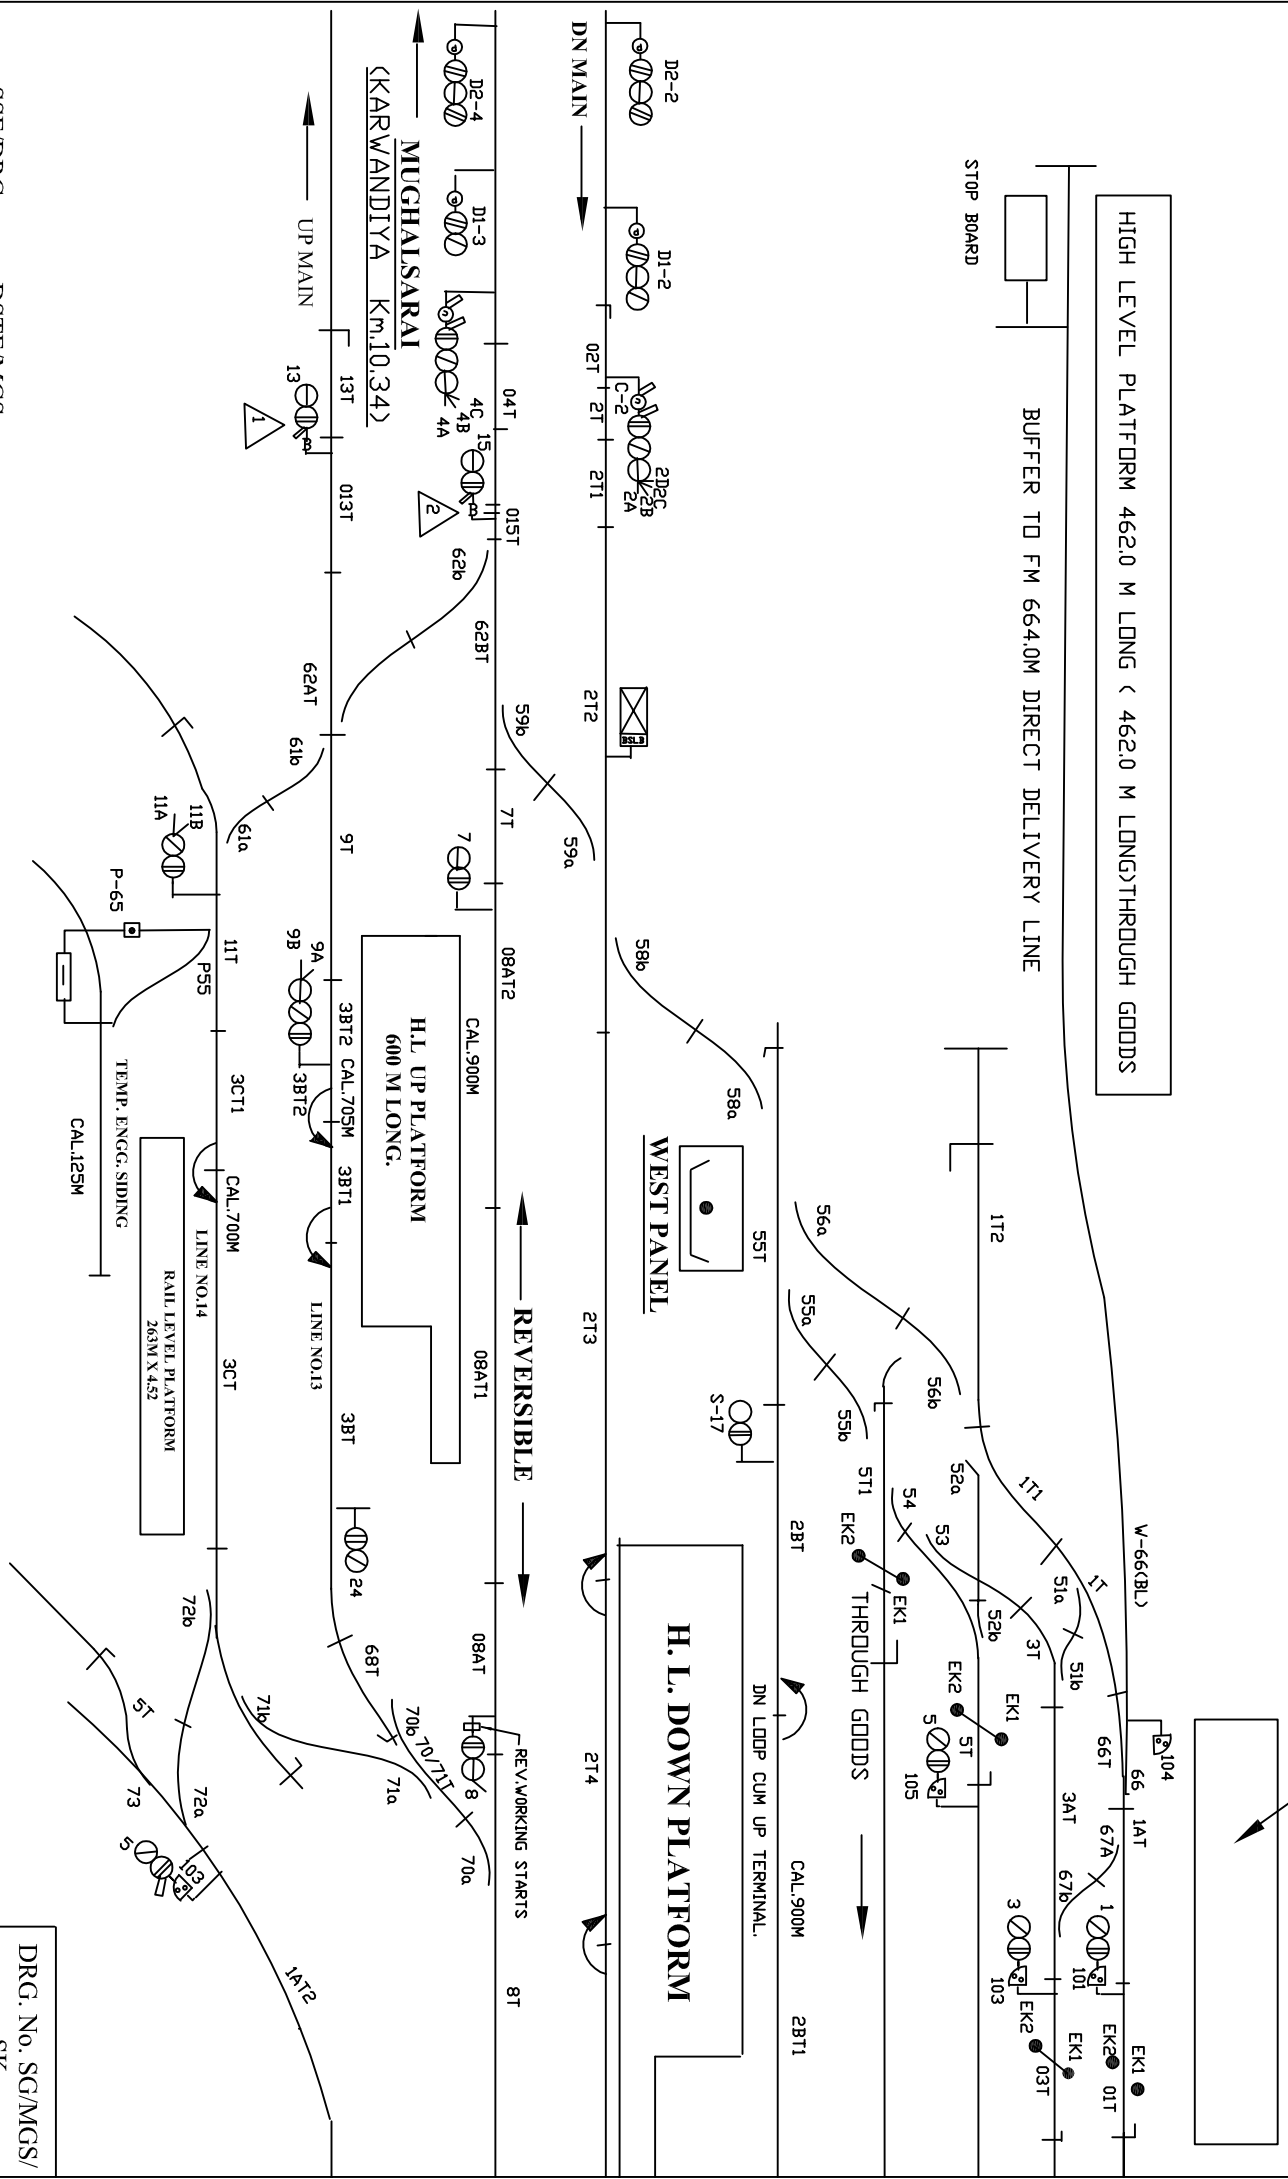

# वेदरी और रीर

PROPOSED RAIL LEVEL GOODS PLATFORM  
 450.0M LONGx150 M WIDE,HIGH LEVEL  
 PLATFORM 462.0 M LONG ( 462.0 M LONG)THROUGH GOODS

SSE/DRG DSTE/MGS

DRG. No. SC/MGS/  
 SK  
 SH. No. 27