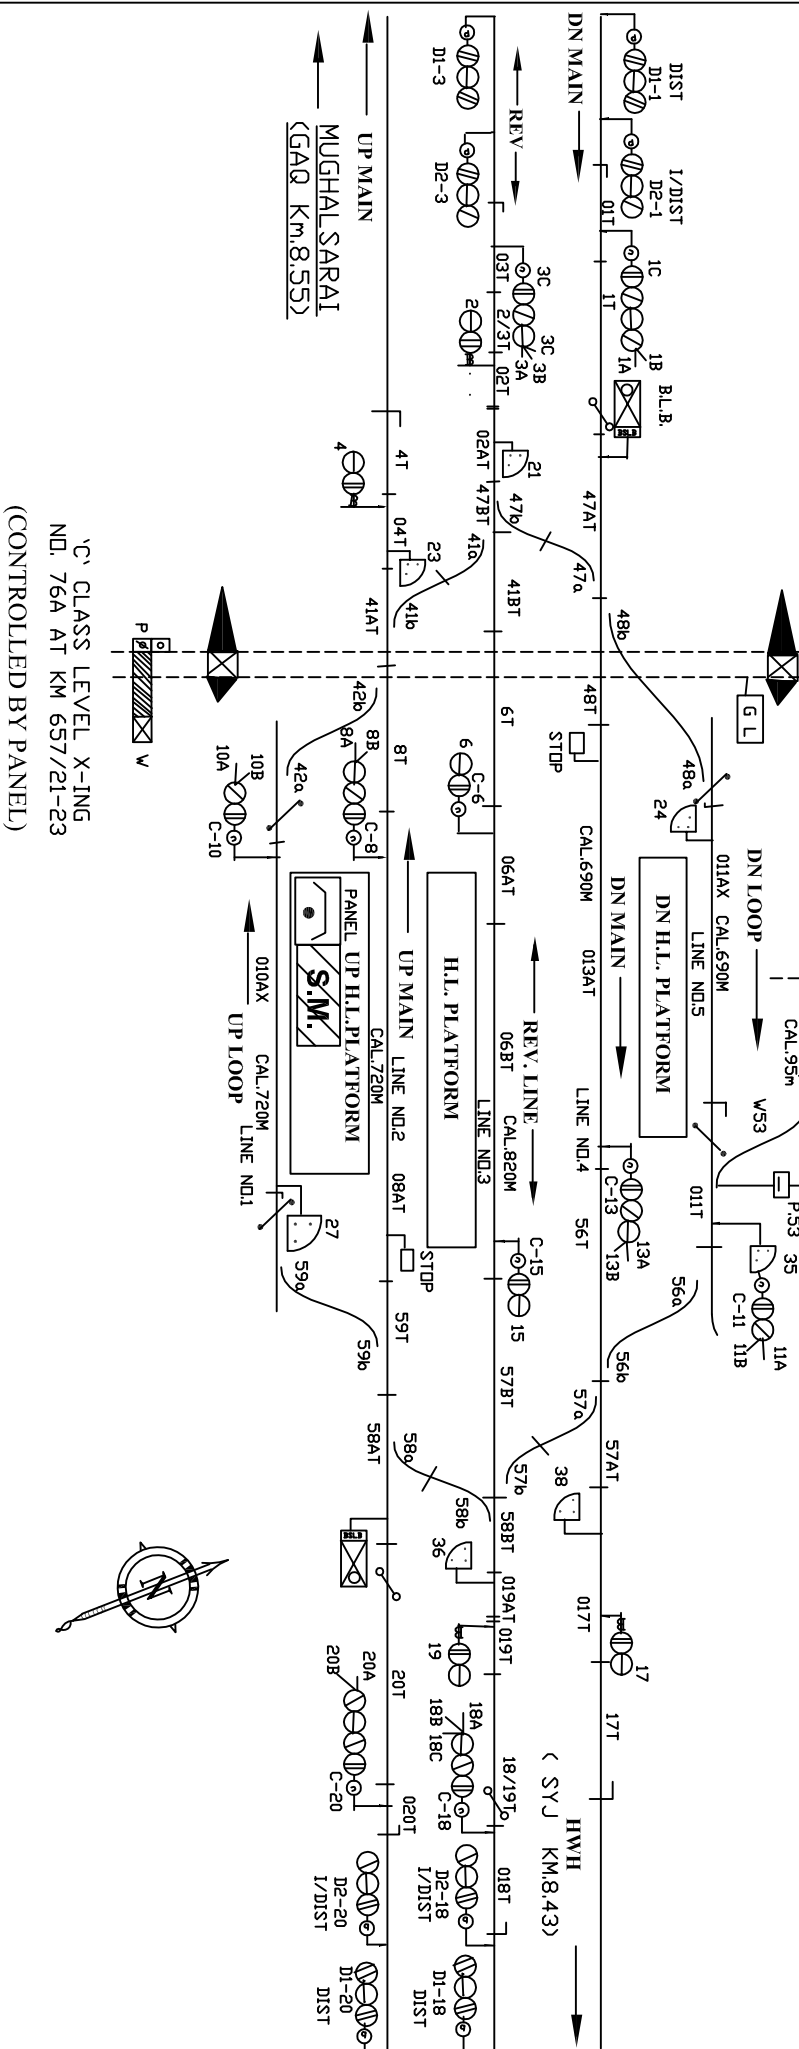

# चन्दौली मज्हार CENTRAL PANEL

TD SUIT SIG.PLAN NO. ECR/SIP/MGS/003/2005

CONTROLLED  
BY PANEL

OF STN. BLD.  
KM.657.45 FROM HW/H.

KEY B WILL GO  
GATE LODGE EKT

KEY RELEASED  
BY PANEL

'C' CLASS LEVEL X-ING  
NO. 76A AT KM 657/21-23  
(CONTROLLED BY PANEL)

E		
C	SSE/D&D	DSTE/MGS
R		

**CHANDAULI MAJHWAR**  
**MGS. DIV.**

DRG. No. SG/MGS/  
SK/53-2000  
SH. No. 8