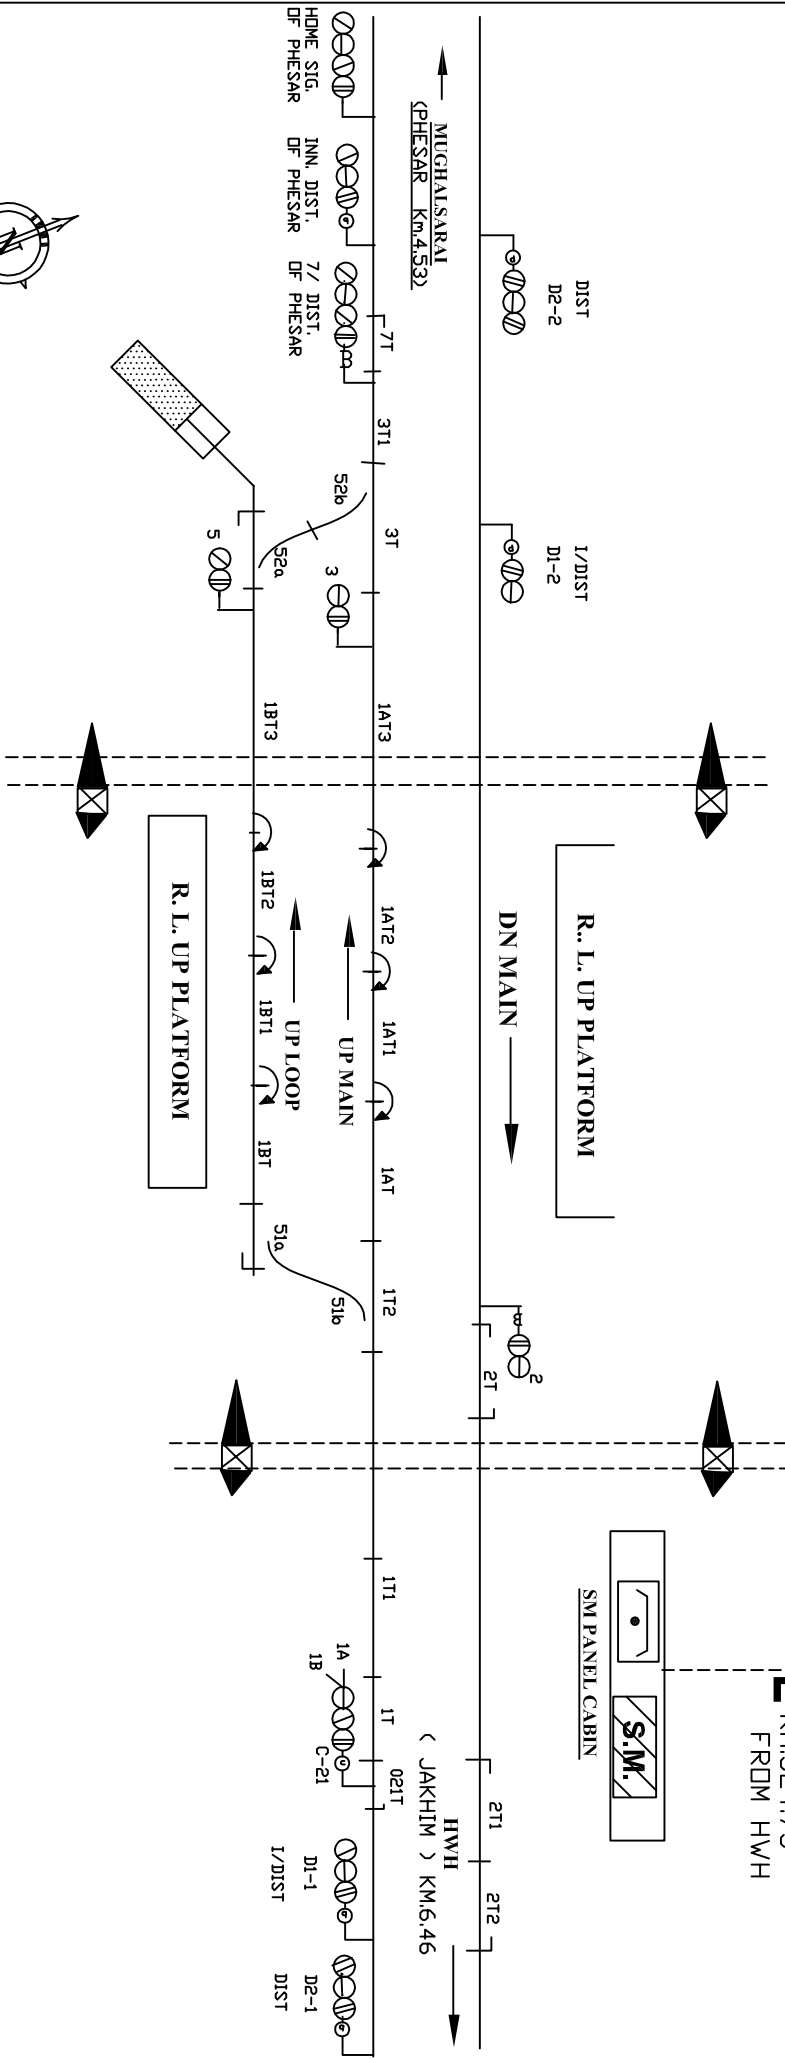

# वर्गीकृत कृपा

TID SUIT SIG PLAN, ND, ECR/SIP/MGS/0223/2006

LEVEL X-ING GATE  
ND. 27/C/2E AT KM 525.826

LEVEL X-ING GATE  
ND. 26/C AT KM 524.776

INTERLOCKED

INTERLOCKED

DF STN. BLD.  
KM.524.75  
FROM HWH