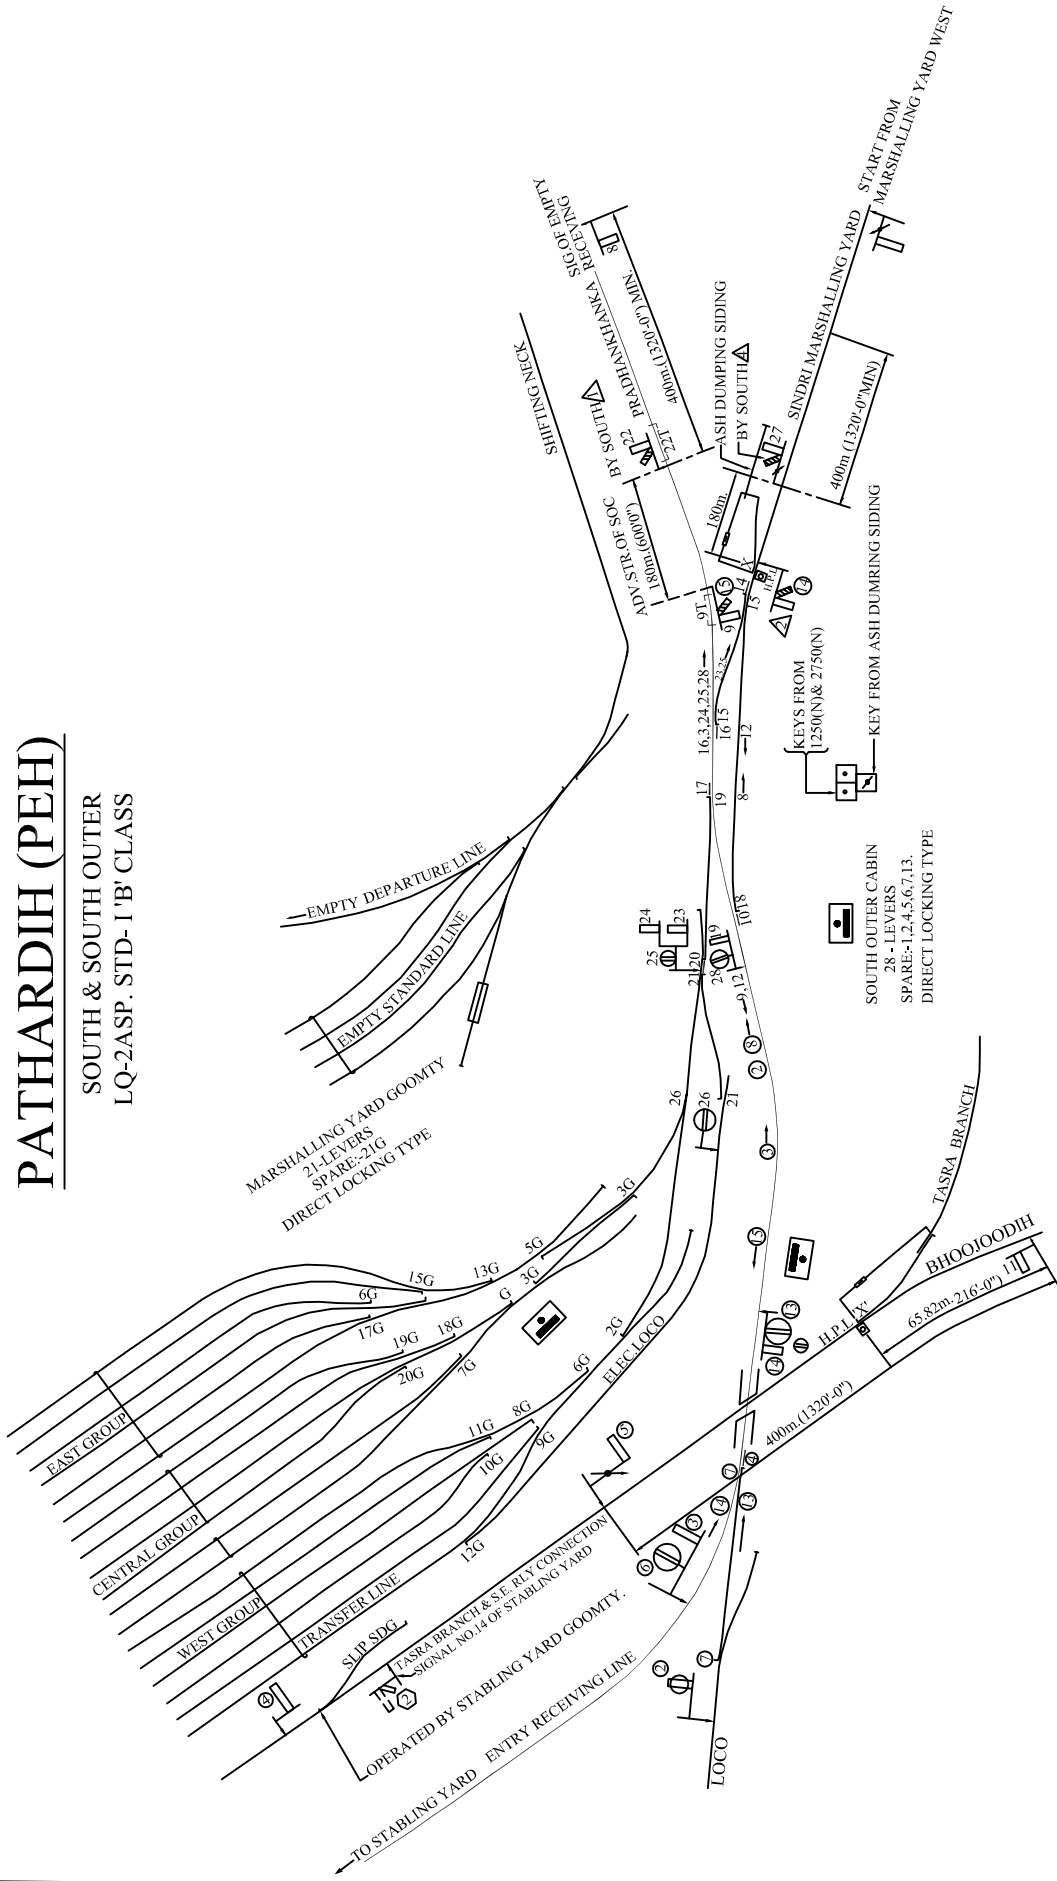

# PATHARDIH (PEH)

SOUTH & SOUTH OUTER  
LQ-2ASP. STD-1 'B' CLASS

NOTE:-  
ALL TOKEN INSTRUMENTS ARE EXISTING SOUTH CABIN.