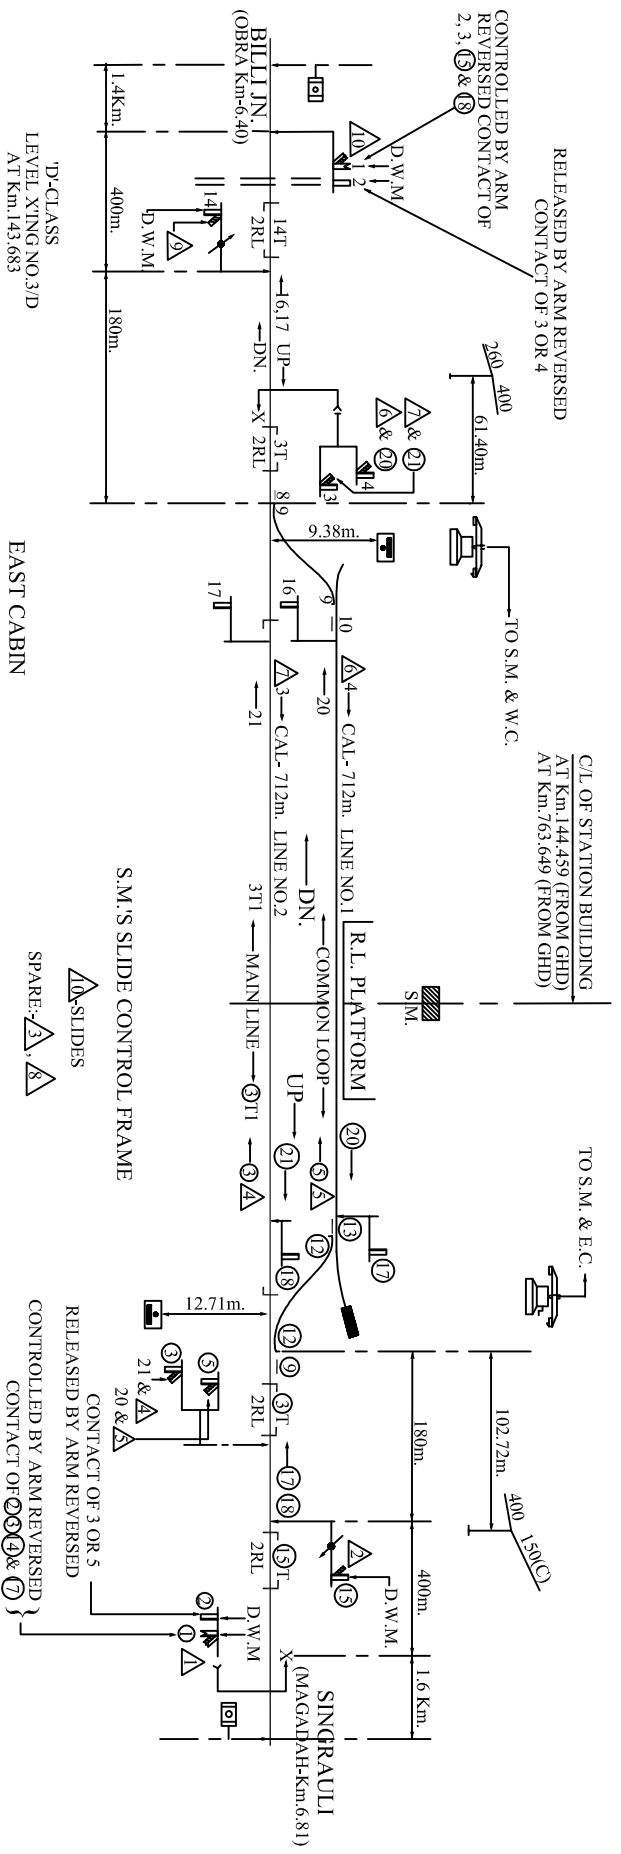

PAPRA KUNND (PPKD)

LQ-2ASP, 'B' CLASS .STD-III

'D'-CLASS
LEVEL XING NO.3/D
AT Km.143.683

EAST CABIN
21-LEVERS
SPARE:-5,6,7,11,12,13,15,18,19
DIRECT LOCKING TYPE

WEST CABIN
21-LEVERS
SPARE:-4,6,8,10,14,16,19
DIRECT LOCKING TYPE