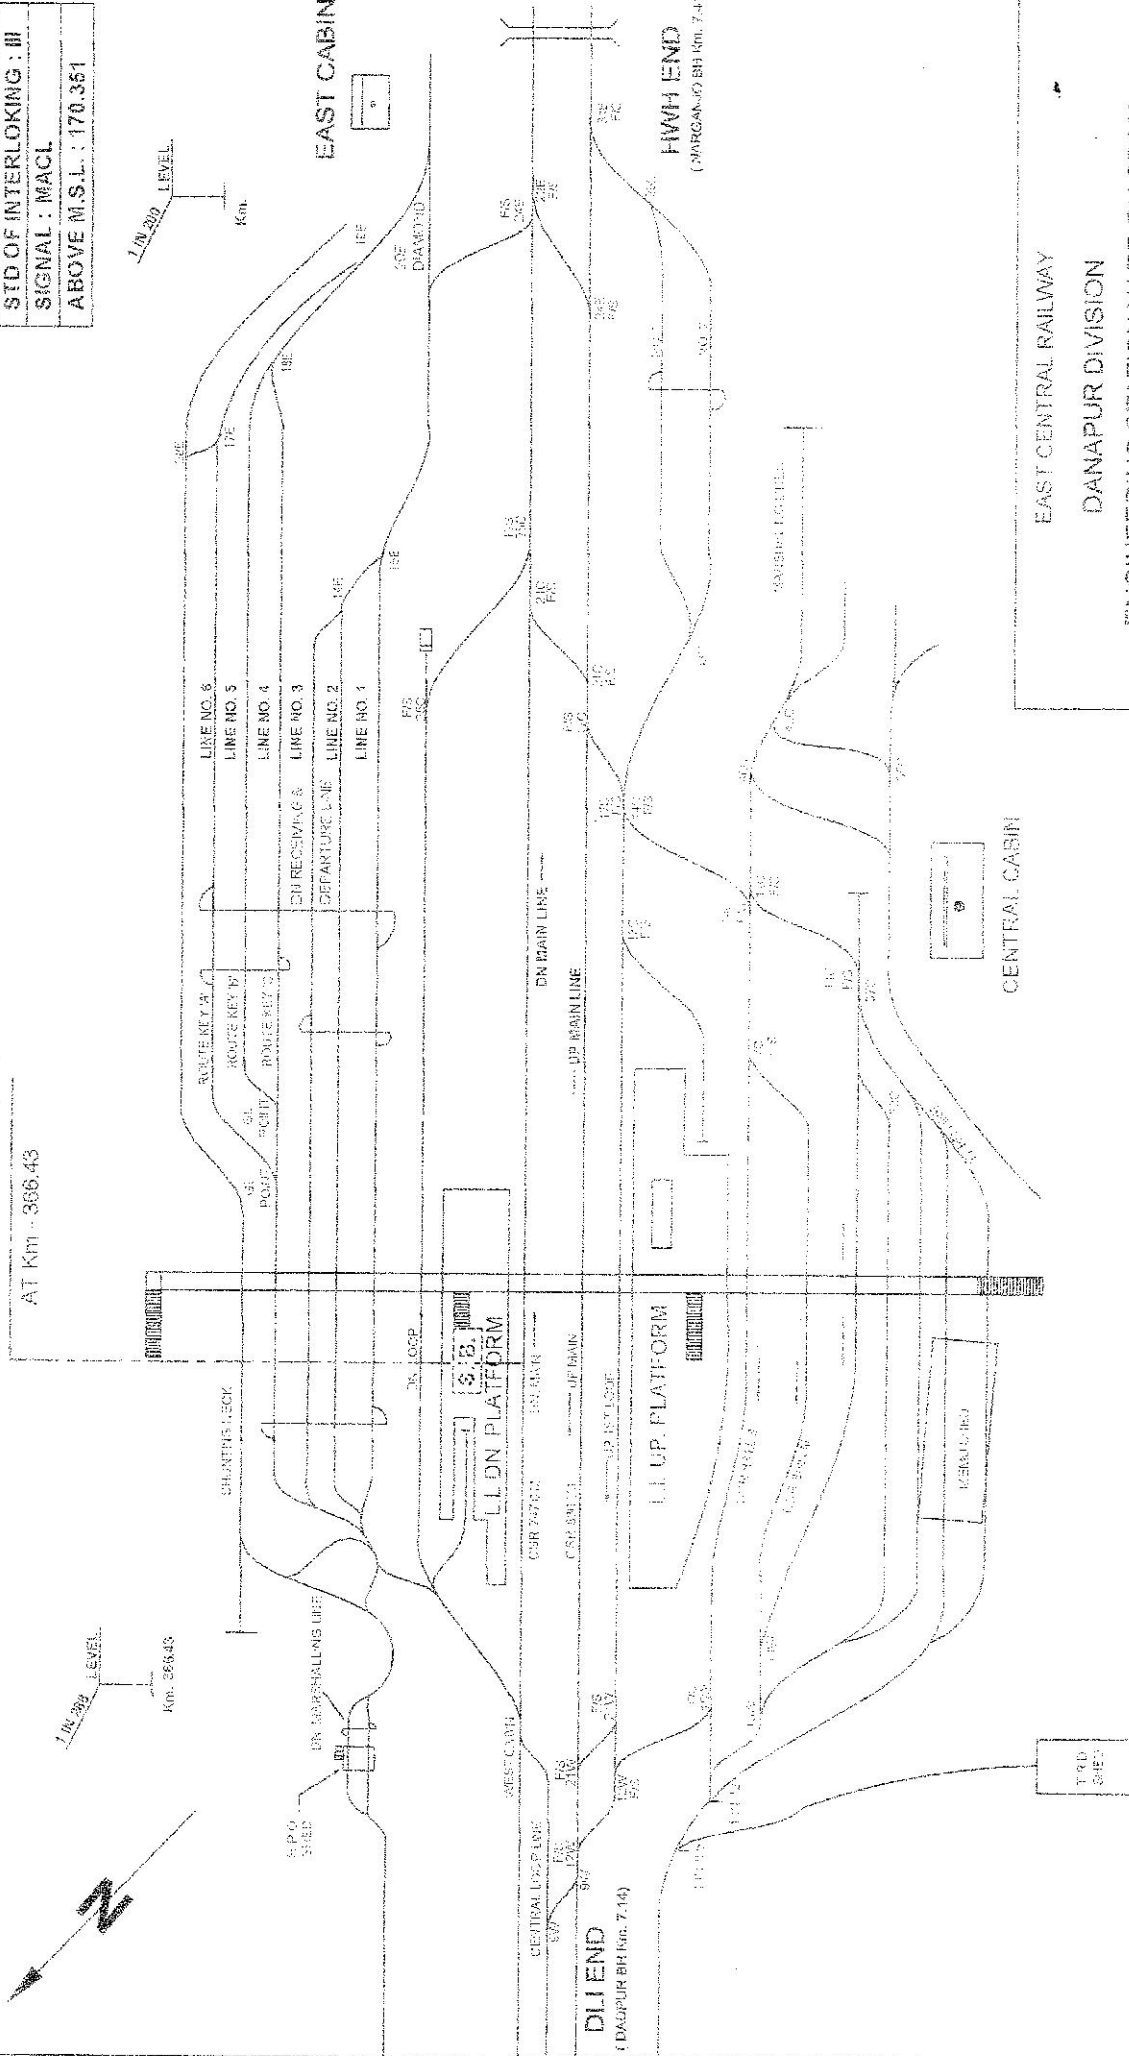

CLASS OF STATION: 'B'
STD OF INTERLOCKING: III
SIGNAL: MACI
ABOVE M.S.L.: 170.351

Q OF JAJHA STATION (JAJ)

AT Km - 366.43

NOT TO SCALE