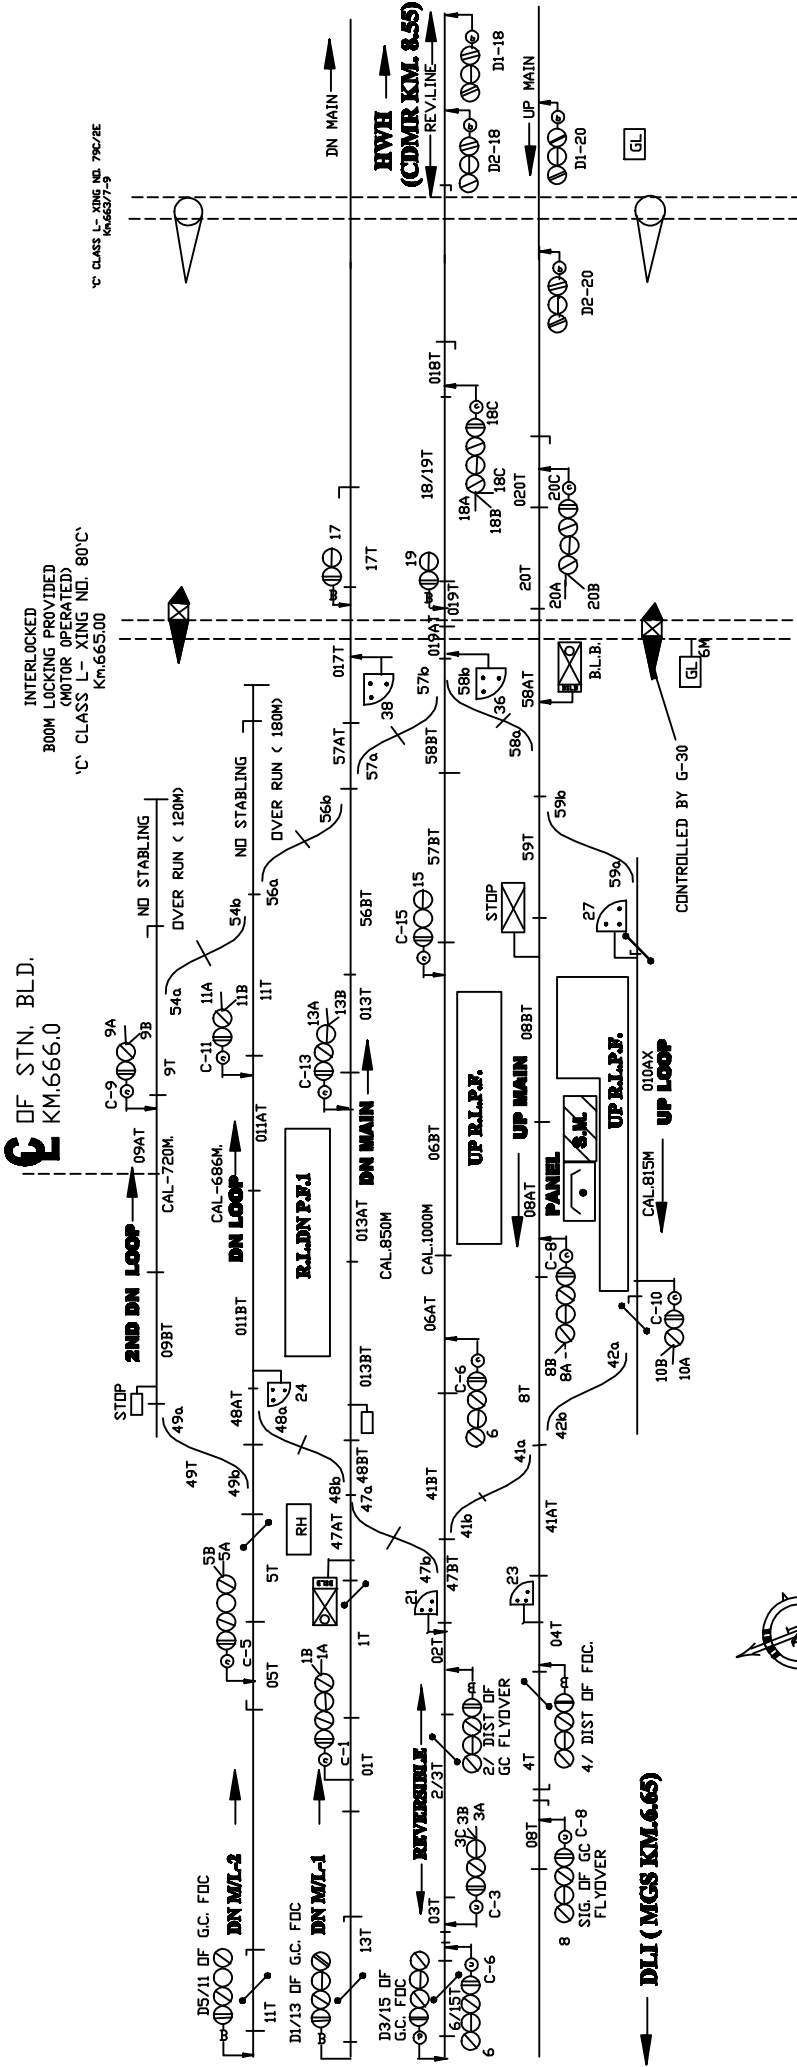

राजस्थान

IO SUIT SIG.PLAN NO. ECR/SIP/MGS/002/2006
 IO SUIT SWRD NO. SG/W//MGS/WRD/20-94

CENTRAL PANEL

<p>DRG. No. SG/MGS/ SK/53-2000 SH. No. 232</p>	
<p>GANJKHWAJA MGS. DIV.</p>	
<p>PREPARED BY</p>	<p>ASTE/MGS</p>
<p>S.K.GUPTA</p>	<p>SE/D&D</p>