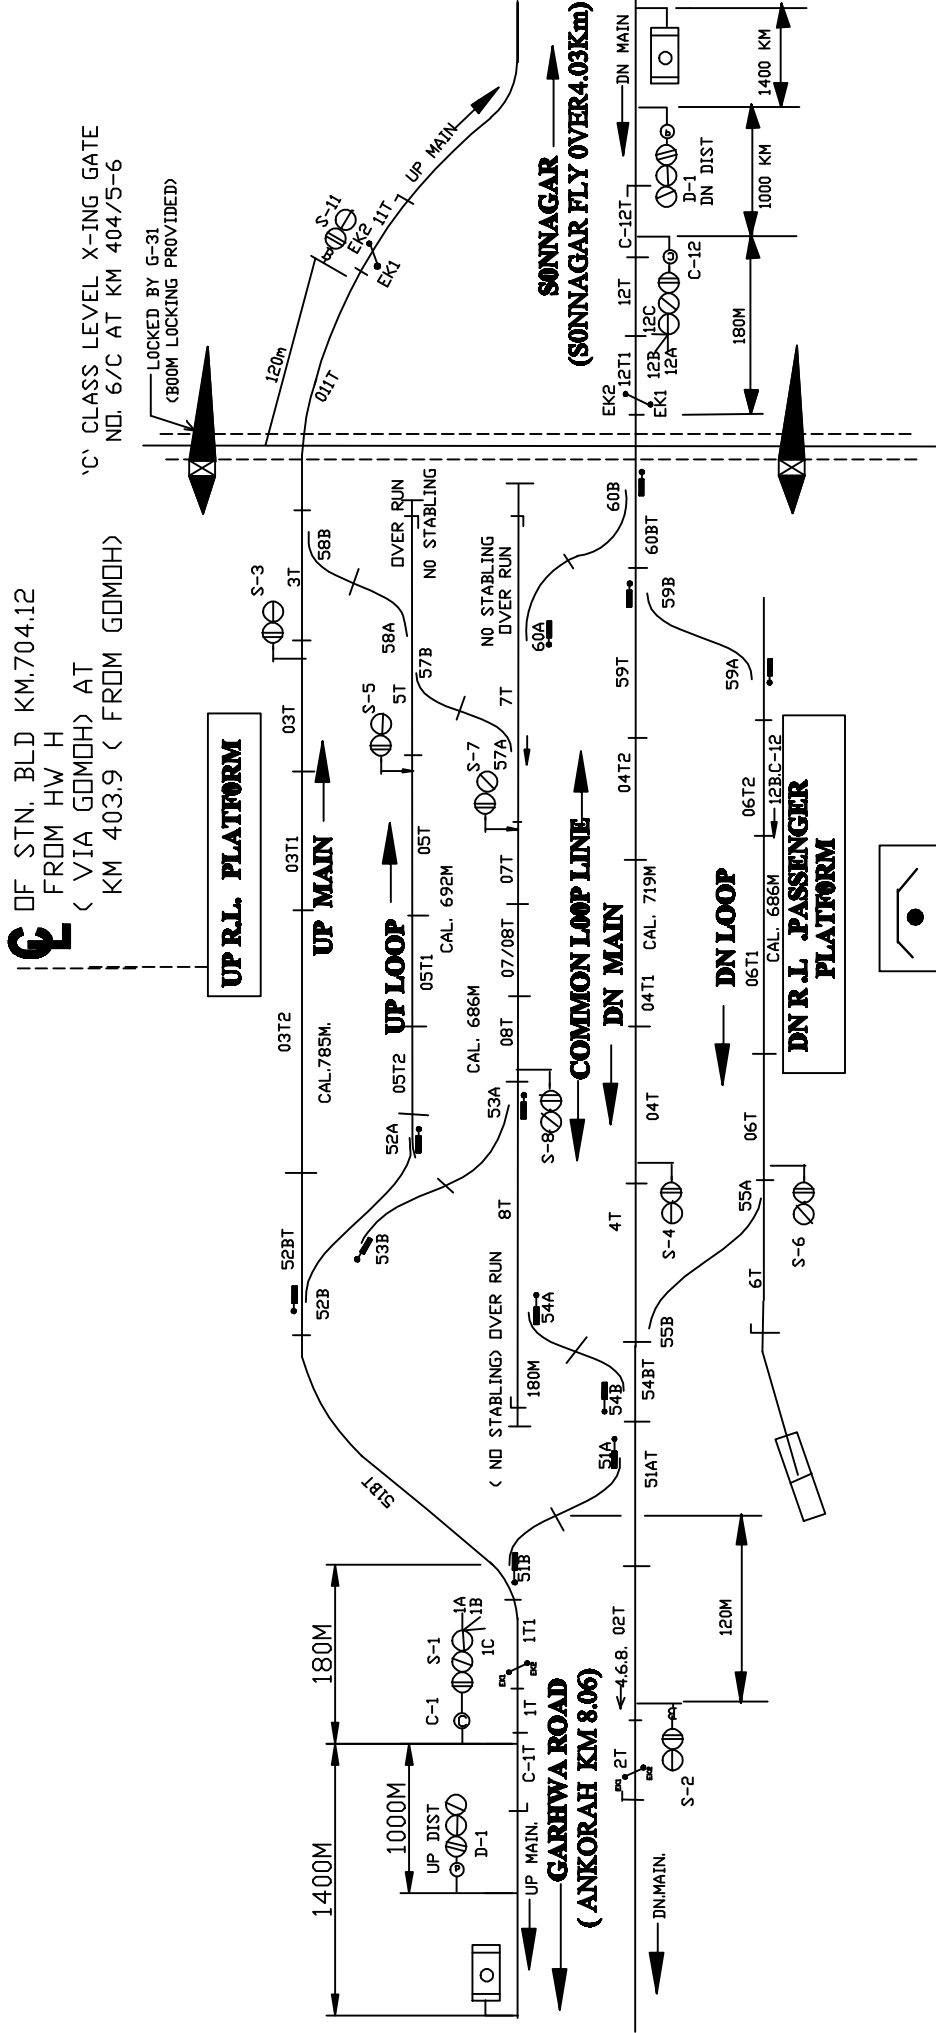

बाघा बिशुनपुर

ID SUIT SIP NO ECR/SIP/MGS/190/2006

SWRD NO. 14/2007/DSTE/W/MGS

CENTRAL PANEL

OF STN. BLD KM.704.12
FROM HW H
(VIA GOMOH) AT
KM 403.9 (FROM GOMOH)

'C' CLASS LEVEL X-ING GATE
NO. 6/C AT KM 404/5-6

LOCKED BY G-31
(BOOM LOCKING PROVIDED)

SONNAGAR
(SONNAGAR FLY OVER 4.03KM)

PREPARED BY	SE/ D&D	ASTE/ MGS	BAGHA BISHNUPUR MGS. DIV.	DRG. No. SG/MGS/ SK/3-2008 SH. No. 2/14
S.K.GUPTA				