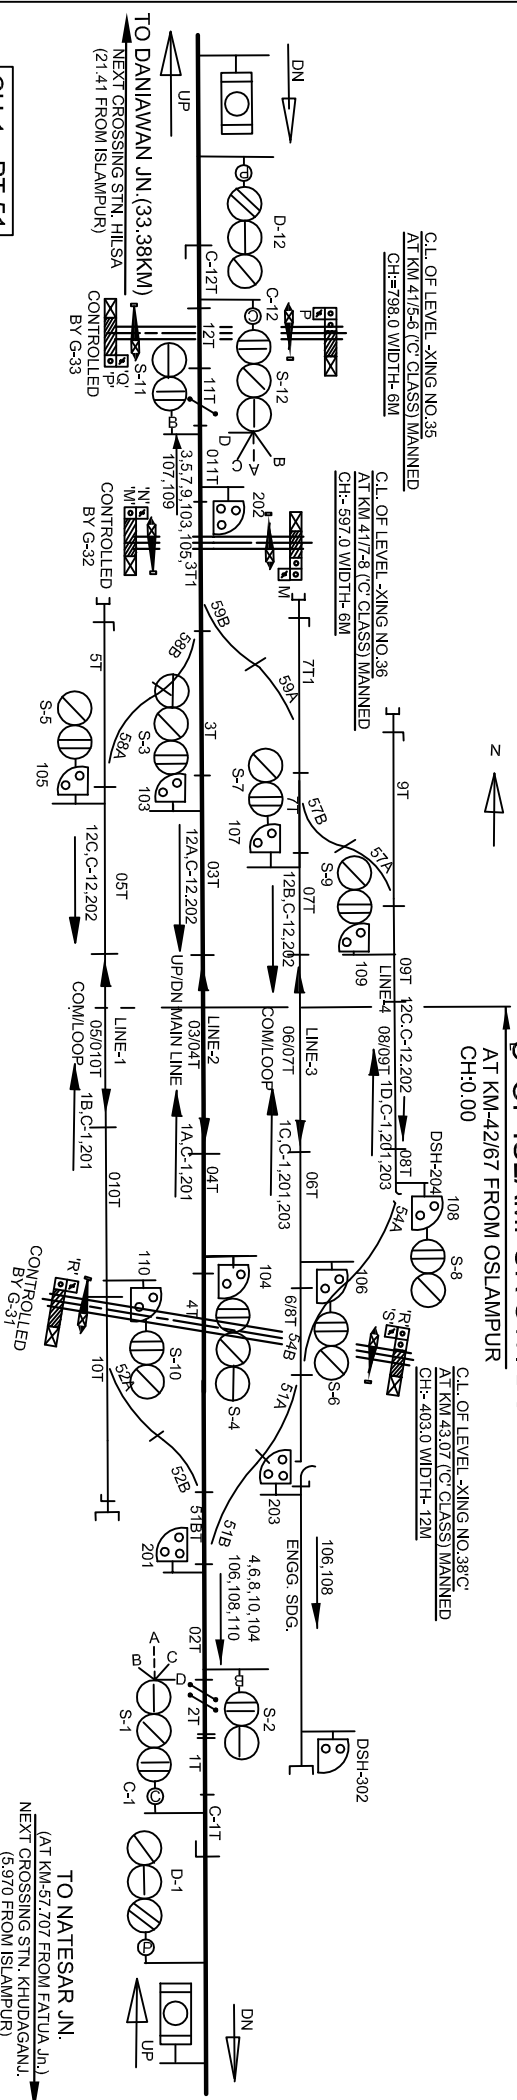

ISLAMPUR (IPR)

C OF ISLAMPUR STN BUILDING

- CH-1 - PT 51
- CH-2 - PT 52
- CH-3 - PT 53
- CH-4 - PT 54
- CH-7 - PT 57
- CH-8 - PT 58
- CH-9 - PT 59

ISLAMPUR STATION
 MACL CLASS-B, STD-II(R)
 SIP NO.- ECR/SIP/DNR/505/2016, AI-I