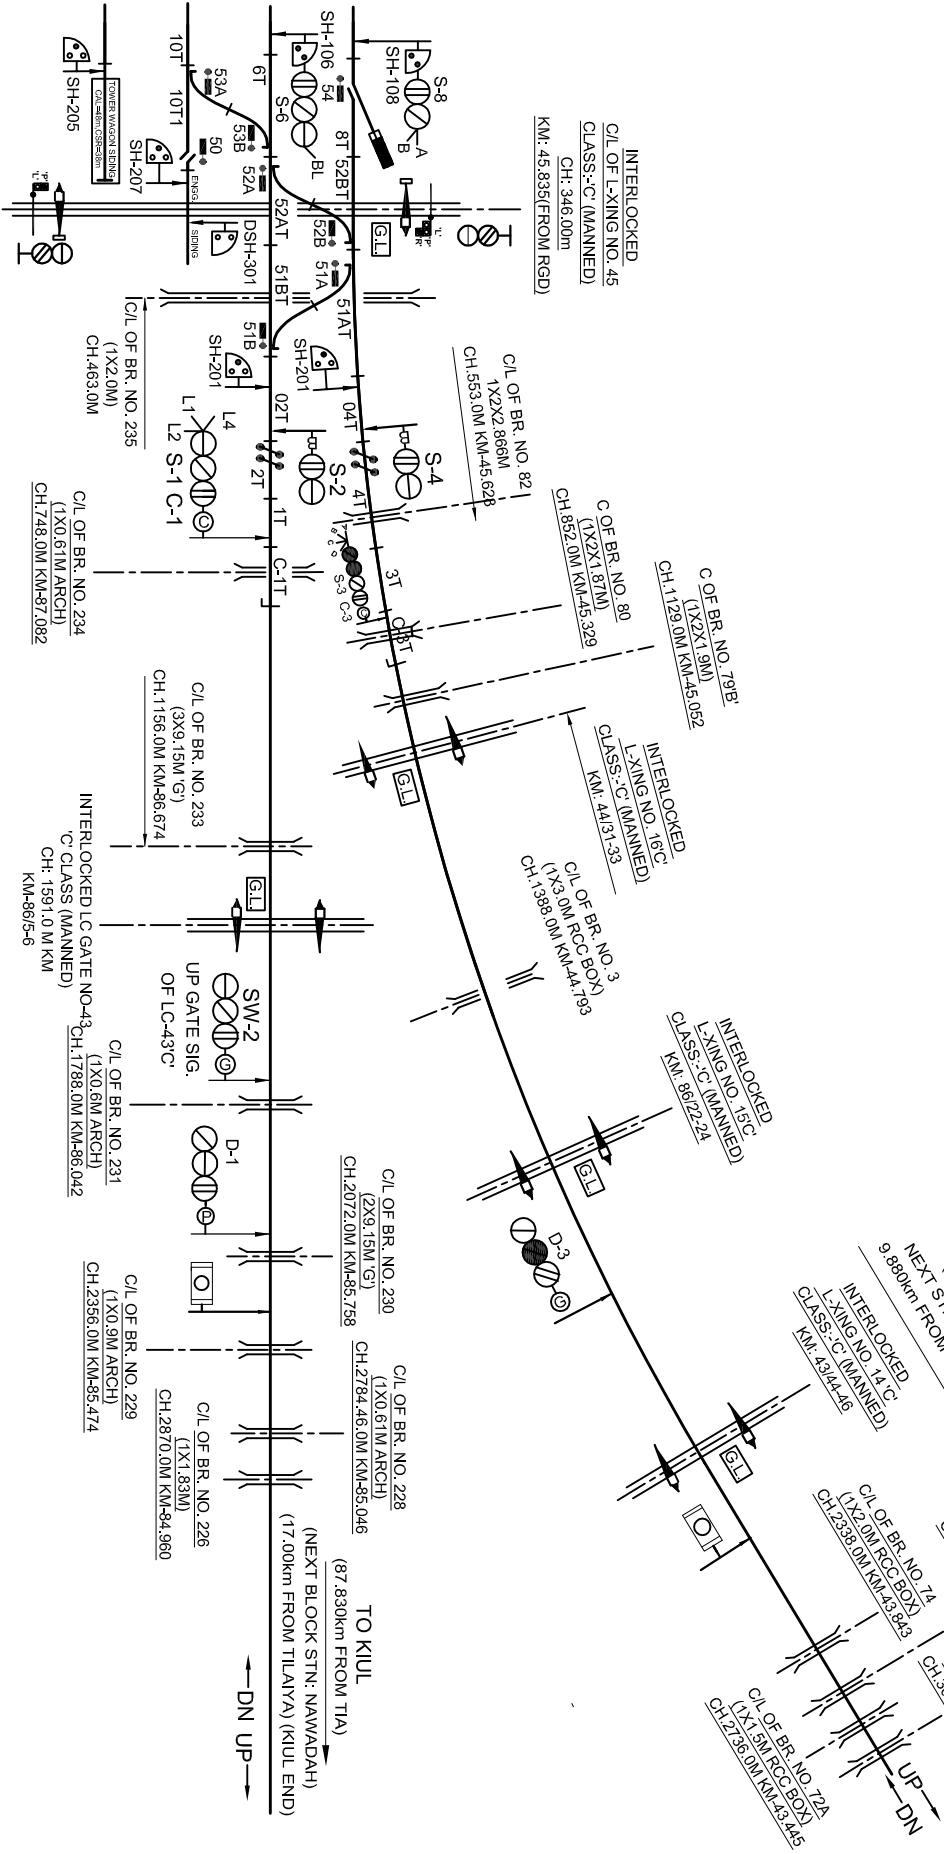

TILAIYA (TIA)
 UP DN

CONTROLLED BY G-31
 AT GATE LODGE L.C. NO.-445 (C)

E.C. RAILWAY DNR DIVN.	SR/DST/EGR/DNR	DST/EGR/DNR	AST/EGR/DNR	SSE/DGR/DNR	PANEL SIGNALING PLAN MAQCL STD-I(II)R CLASS-'B'	TILAIYA (TIA)	SR. NO.-KG-7 EGR/SF/DNR/3/16 2010 AL-14V
	SR/DST/EGR/DNR	DST/EGR/DNR	AST/EGR/DNR	SSE/DGR/DNR			