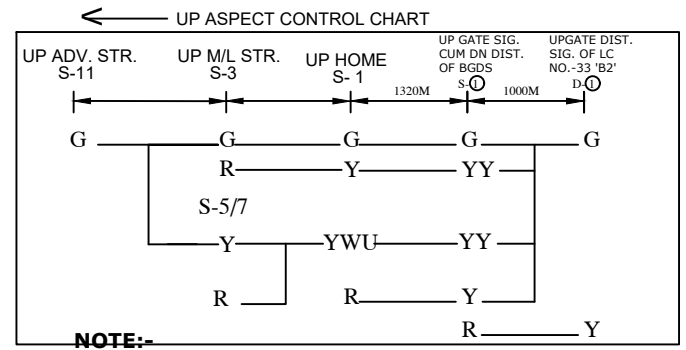

## भगवानपुर देसुआ स्टेशन

CLASS OF STATION : B  
STD OF SIG & INTERLOCKING: STD-II (R)

EAST CENTRAL RAILWAY  
SAMASTIPUR DIVISION

STATION WORKING RULE DIAGRAM  
MACL, STD-II (R), CLASS 'B'

BHAGWANPUR  
DESUA