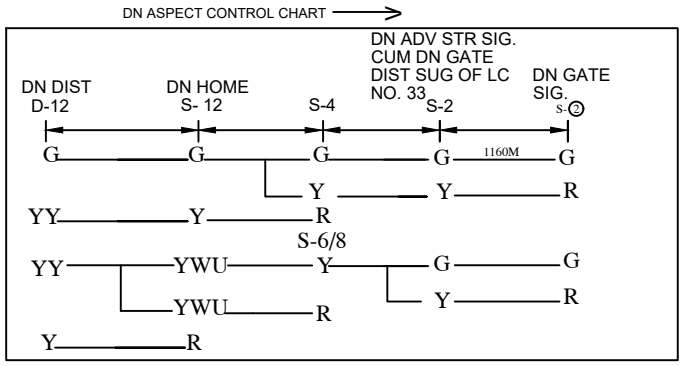

# BHAGWANPUR DESUA STATION

## भगवानपुर देसुआ स्टेशन

CLASS OF STATION : B  
STD OF SIG & INTERLOCKING: STD-II (R)

EAST CENTRAL RAILWAY  
SAMASTIPUR DIVISION

STATION WORKING RULE DIAGRAM  
MACL, STD-II (R), CLASS 'B'

BHAGWANPUR  
DESUA