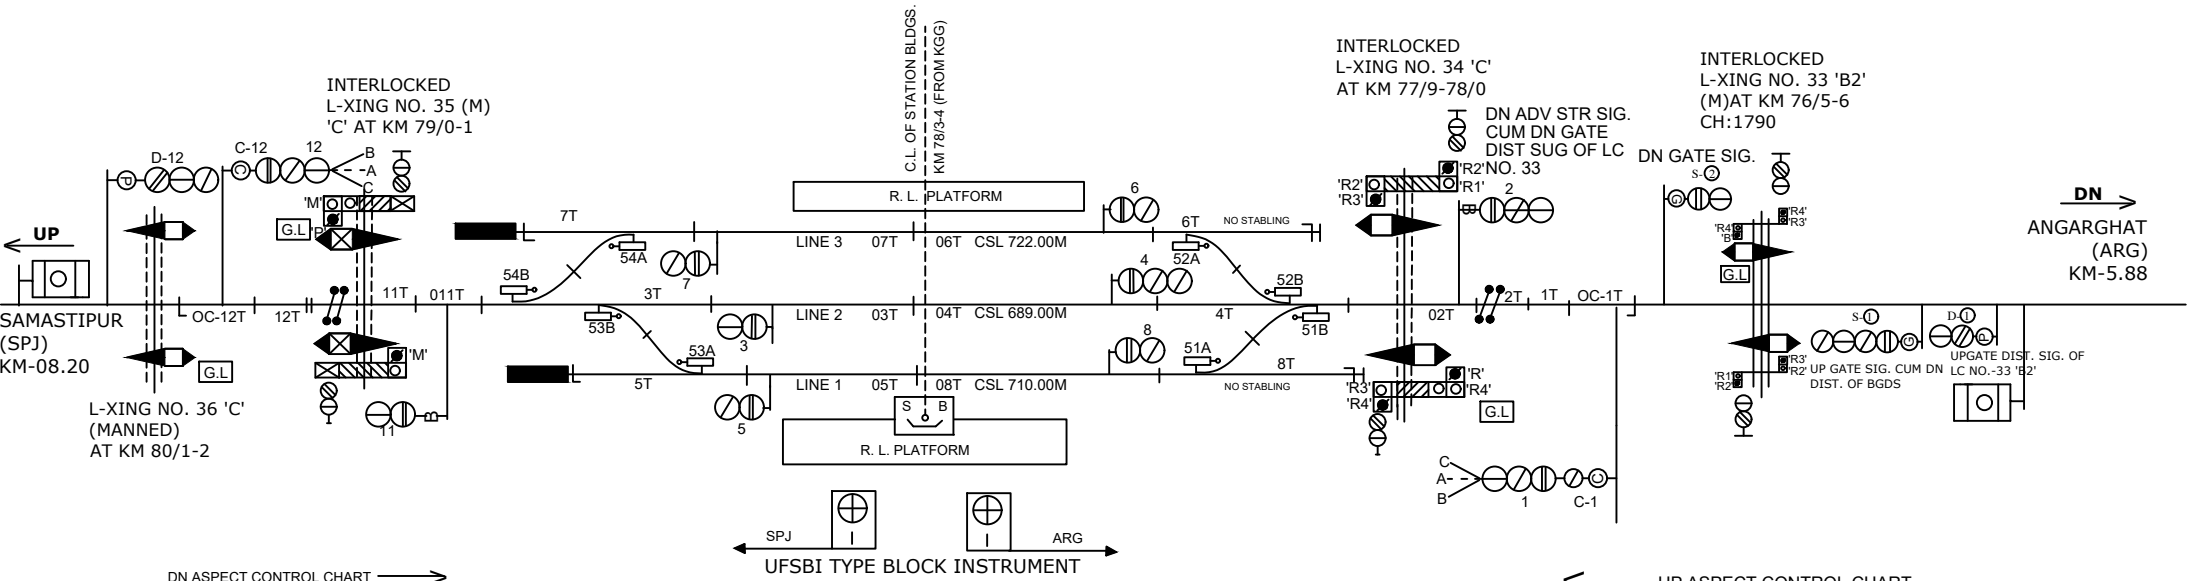

# BHAGWANPUR DESUA STATION

## भगवानपुर देसुआ स्टेशन

CLASS OF STATION : B  
STD OF SIG & INTERLOCKING: STD-II (R)

EAST CENTRAL RAILWAY  
SAMASTIPUR DIVISION

STATION WORKING RULE DIAGRAM  
MACL, STD-II (R), CLASS 'B'

BHAGWANPUR  
DESUA